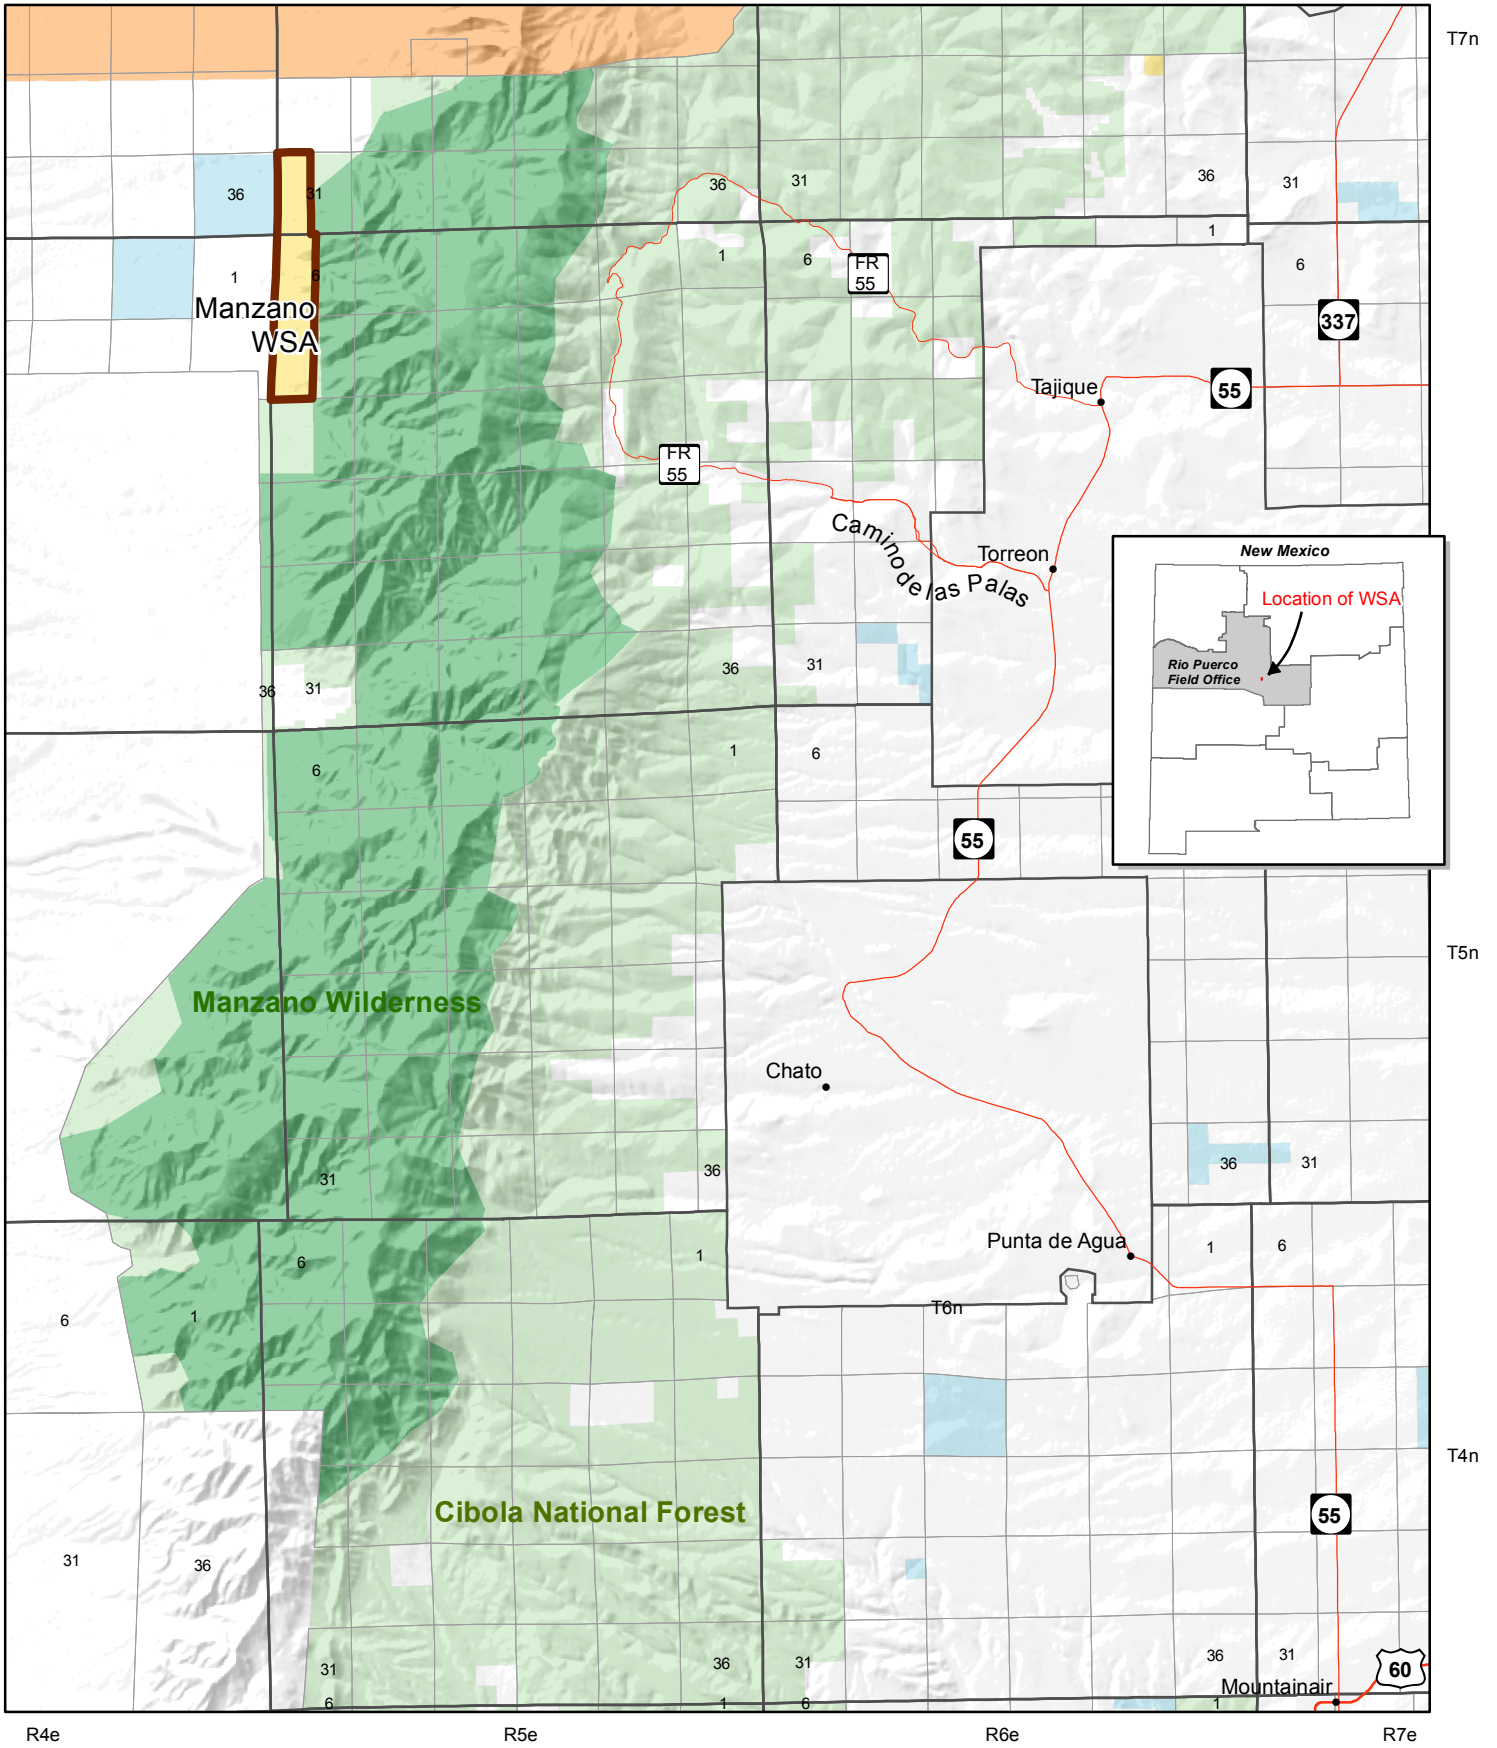

Manzano Wilderness Study Area

Manzano WSA	Bureau of Land Management	US Highway	<p>No warranty is made by the Bureau of Land Management as to the accuracy, reliability, or completeness of these data for individual use or aggregate use with other data, or for purposes not intended by BLM. Spatial information may not meet National Map Accuracy Standards. This information may be updated without notification.</p> <p>Produced by the BLM New Mexico State Office Geographic Sciences Team Santa Fe, New Mexico</p>
Forest Service Wilderness	Forest Service	State Highway	
Private		Forest Road	
State			
Tribal			