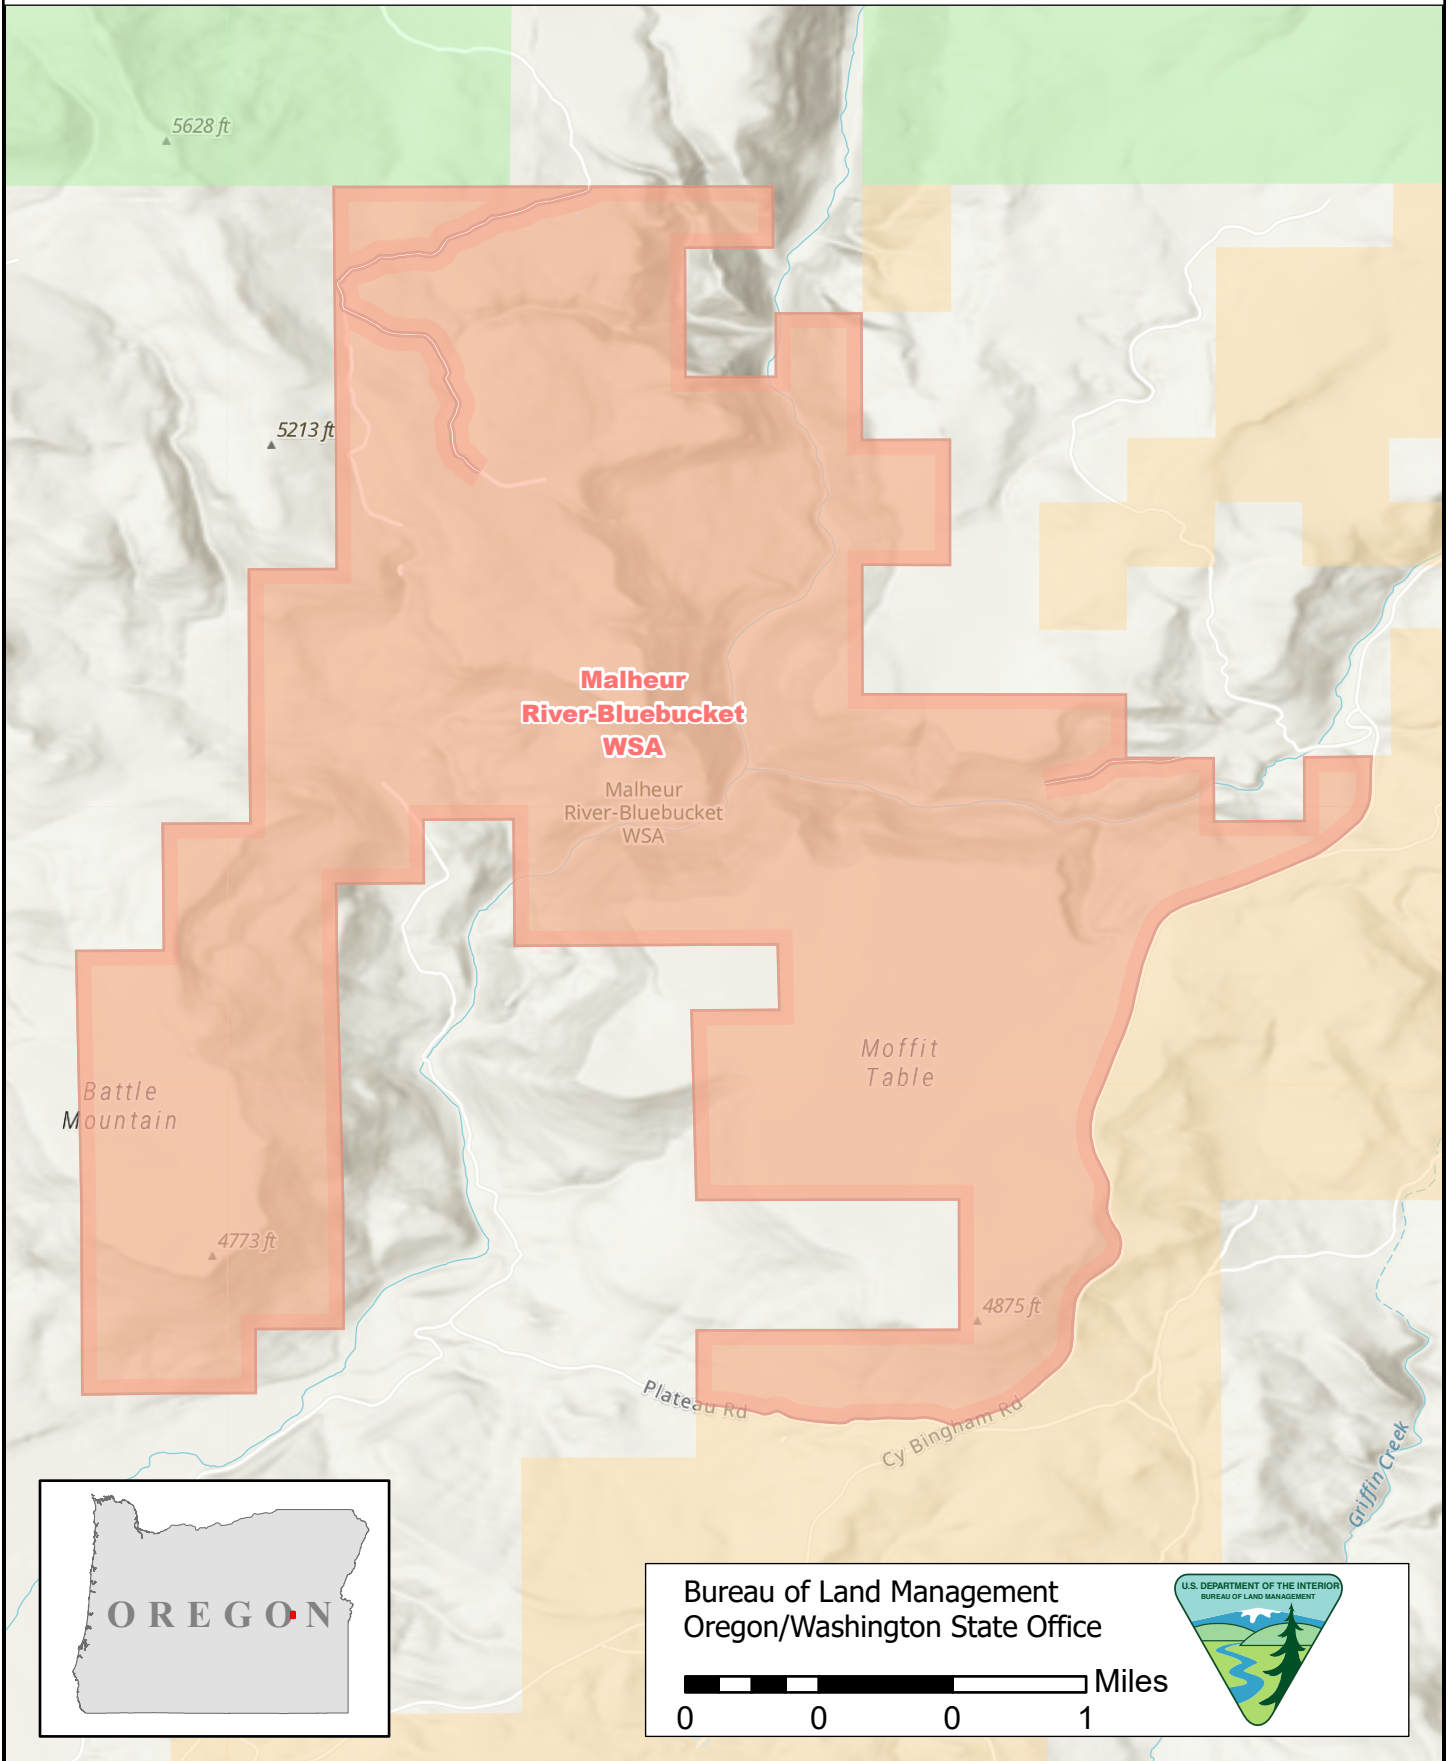

Malheur River-Bluebucket WSA

Bureau of Land Management
Oregon/Washington State Office

0 0 0 1 Miles

U.S. DEPARTMENT OF THE INTERIOR
BUREAU OF LAND MANAGEMENT