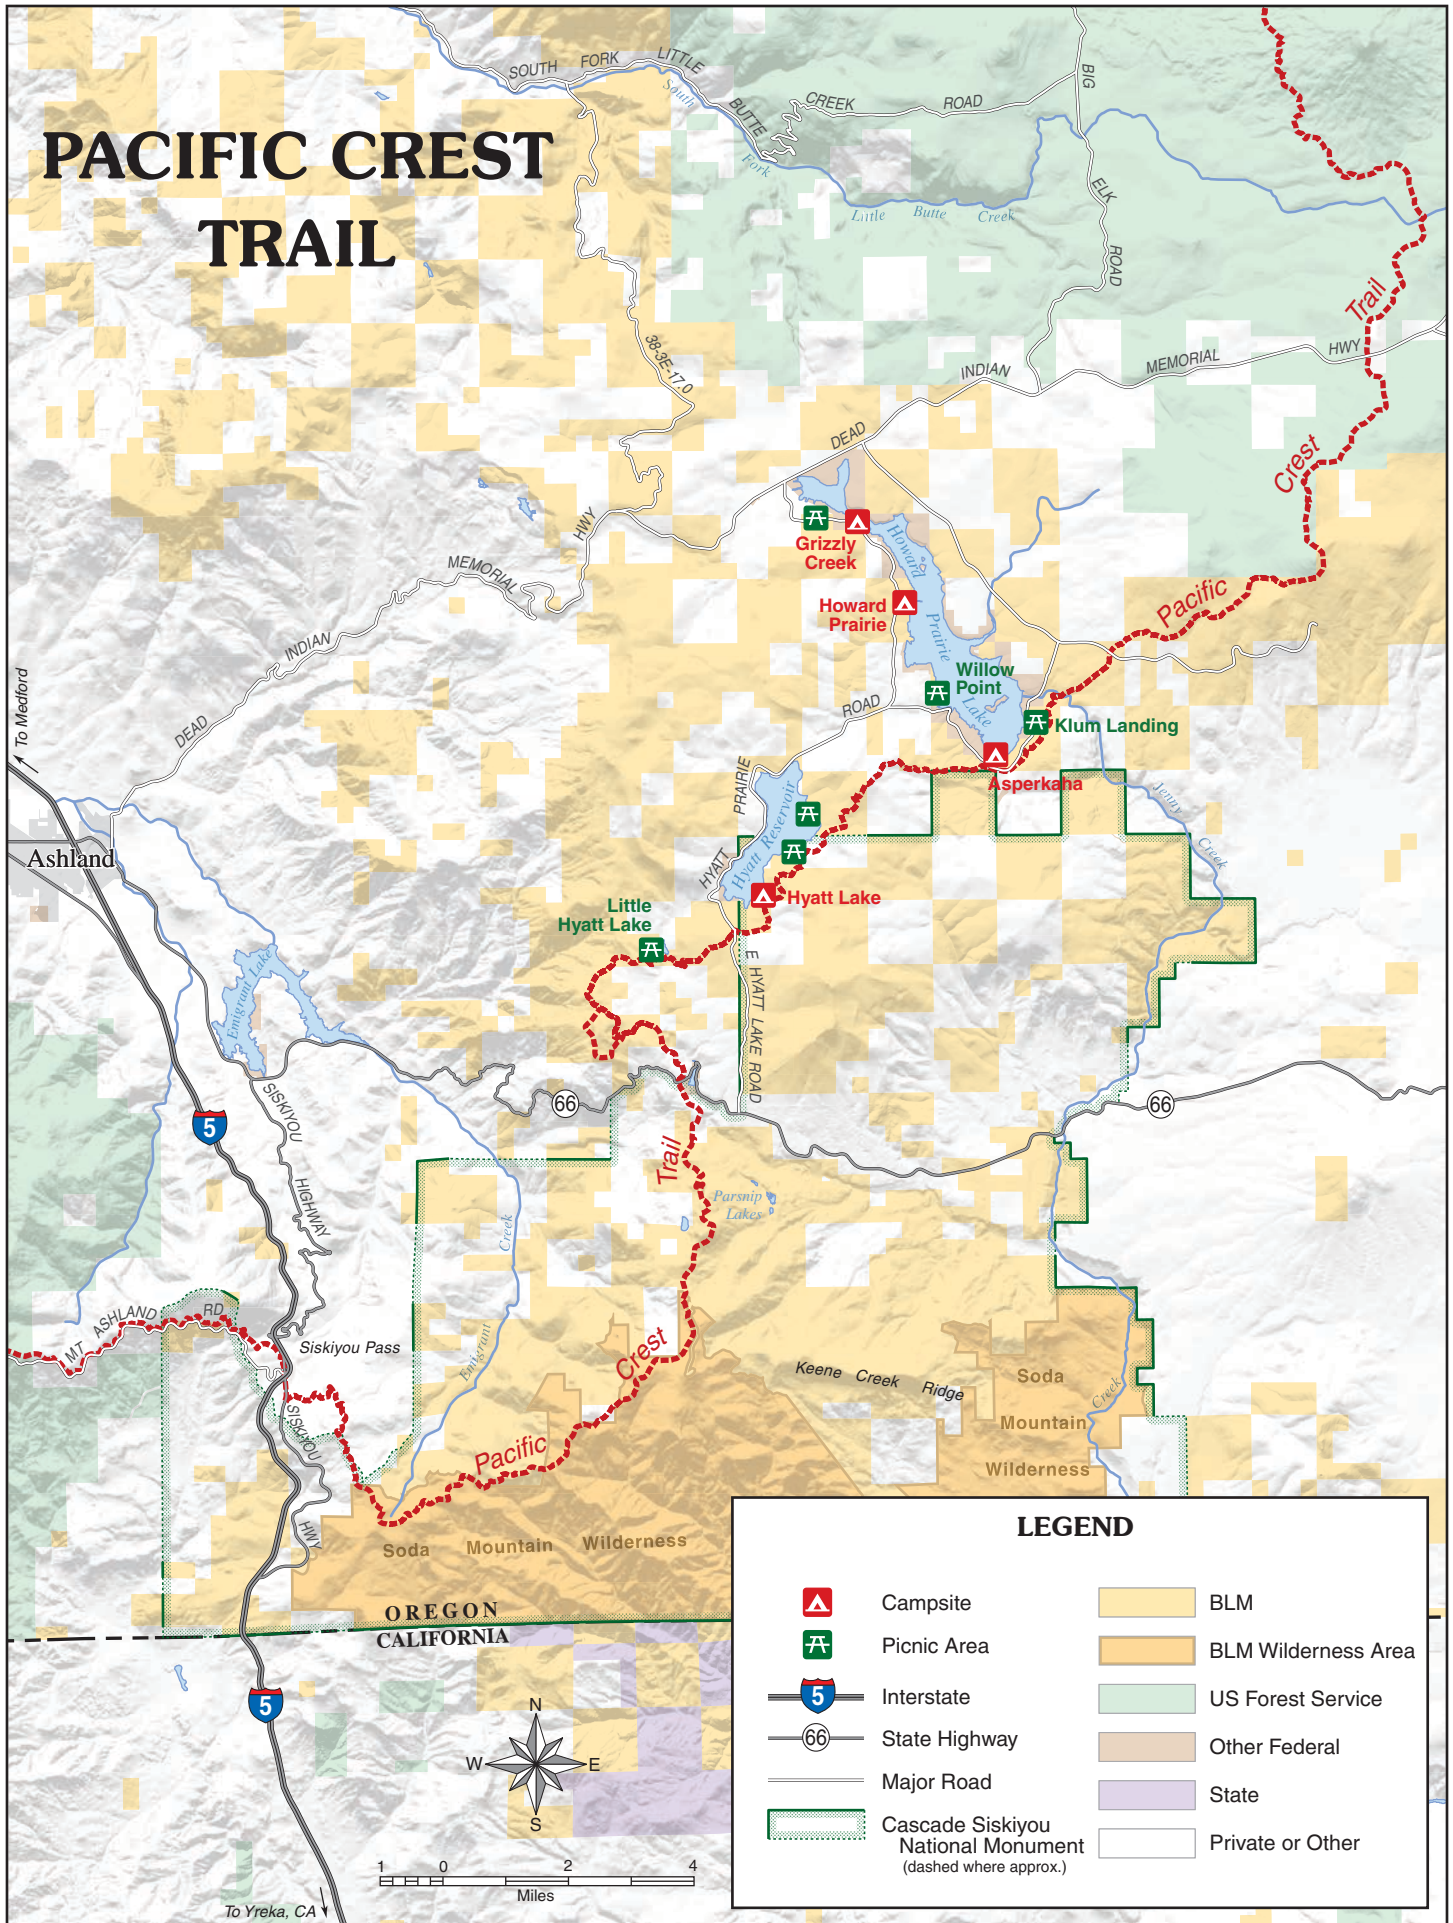

# PACIFIC CREST TRAIL

## LEGEND

- |  |   |  |                     |
|--|---|--|---------------------|
|  | Campsite  |  | BLM                 |
|  | Picnic Area   |  | BLM Wilderness Area |
|  | Interstate  |  | US Forest Service   |
|  | State Highway   |  | Other Federal       |
|  | Major Road  |  | State               |
|  | Cascade Siskiyou National Monument (dashed where approx.) |  | Private or Other    |