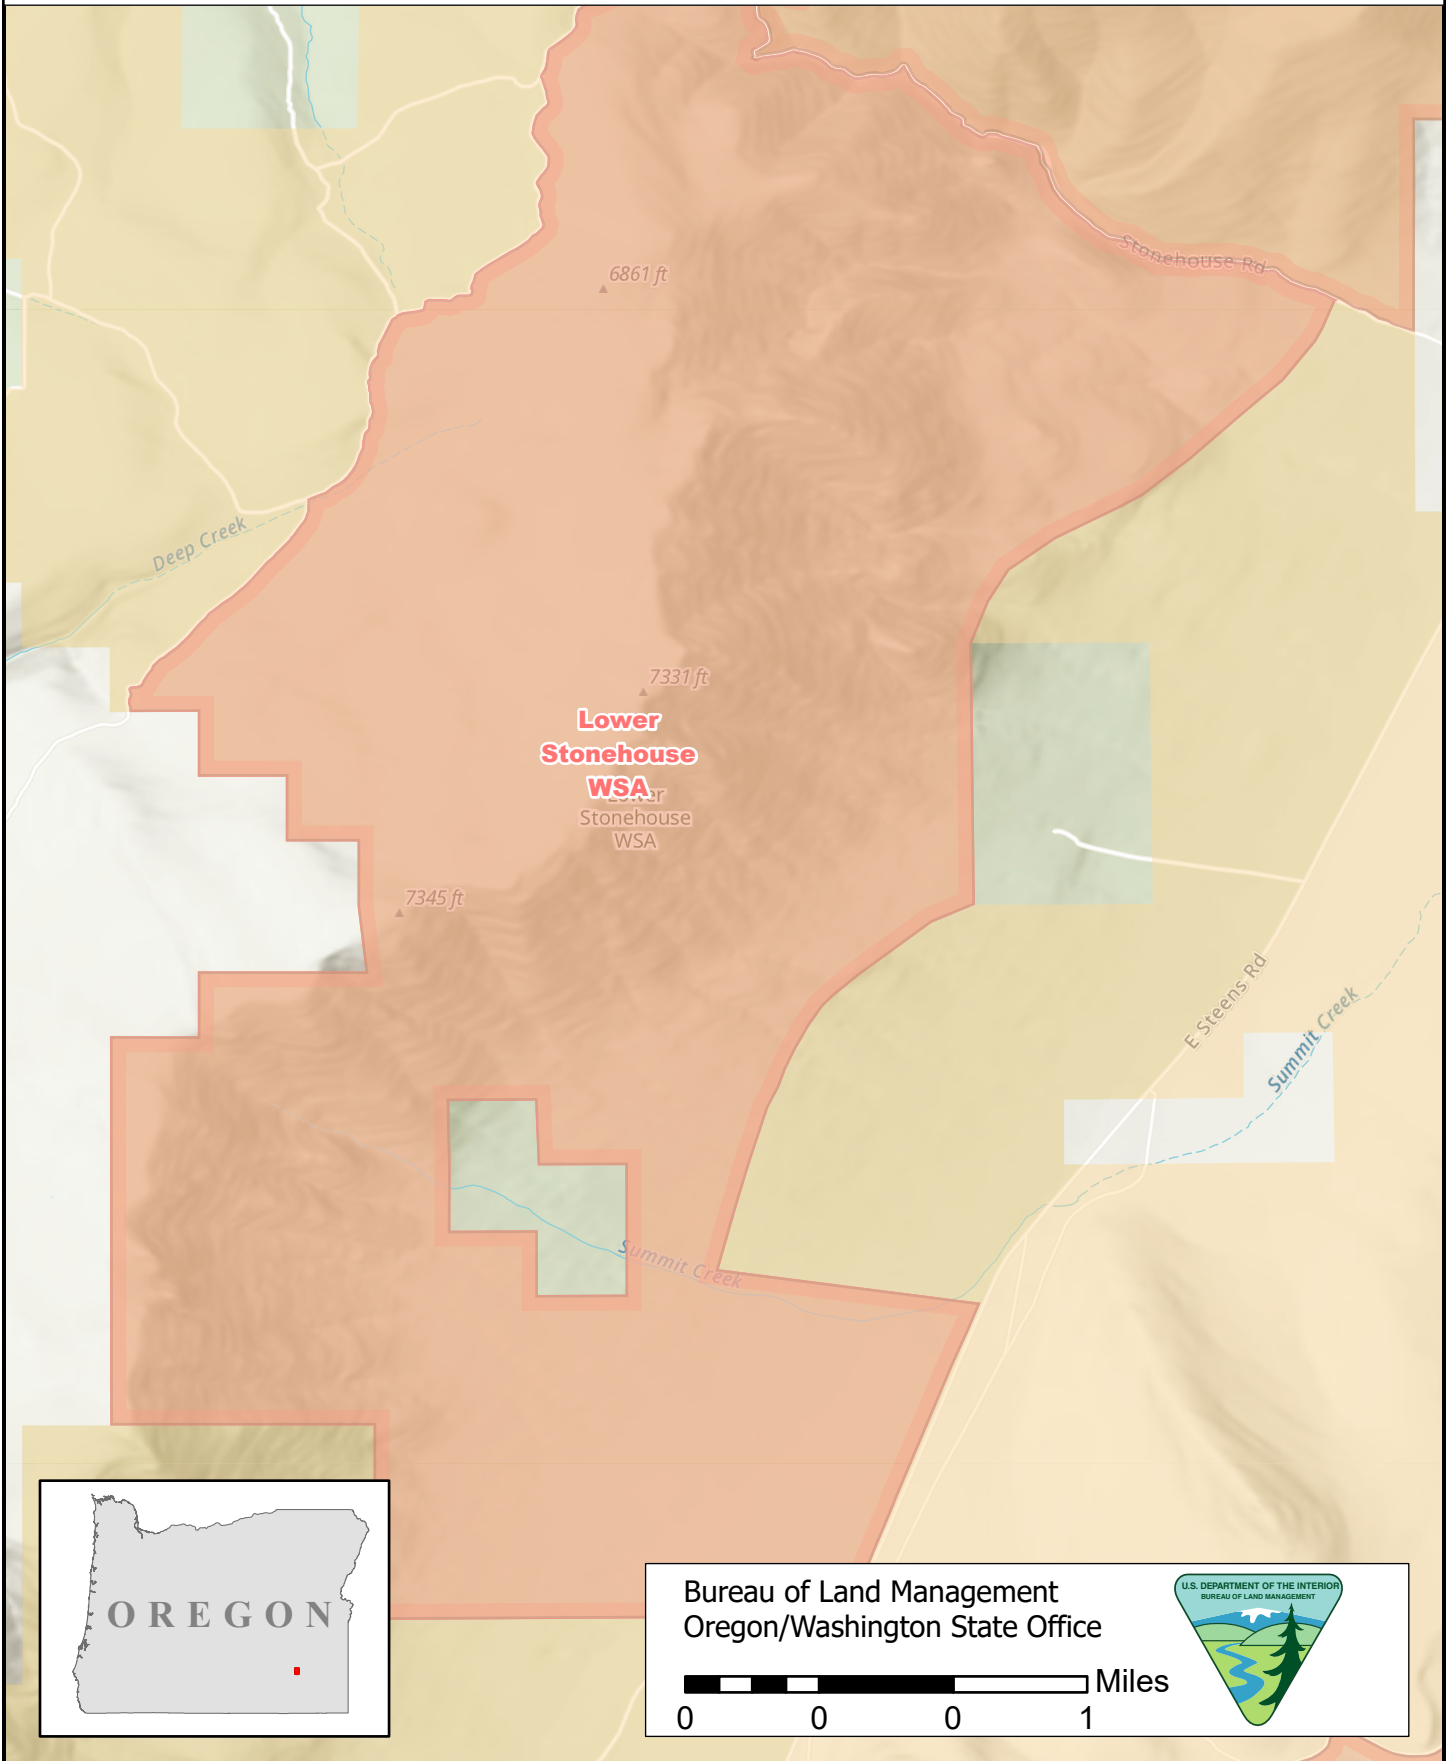

Lower Stonehouse WSA

Bureau of Land Management
Oregon/Washington State Office

0 0 0 1 Miles

U.S. DEPARTMENT OF THE INTERIOR
BUREAU OF LAND MANAGEMENT