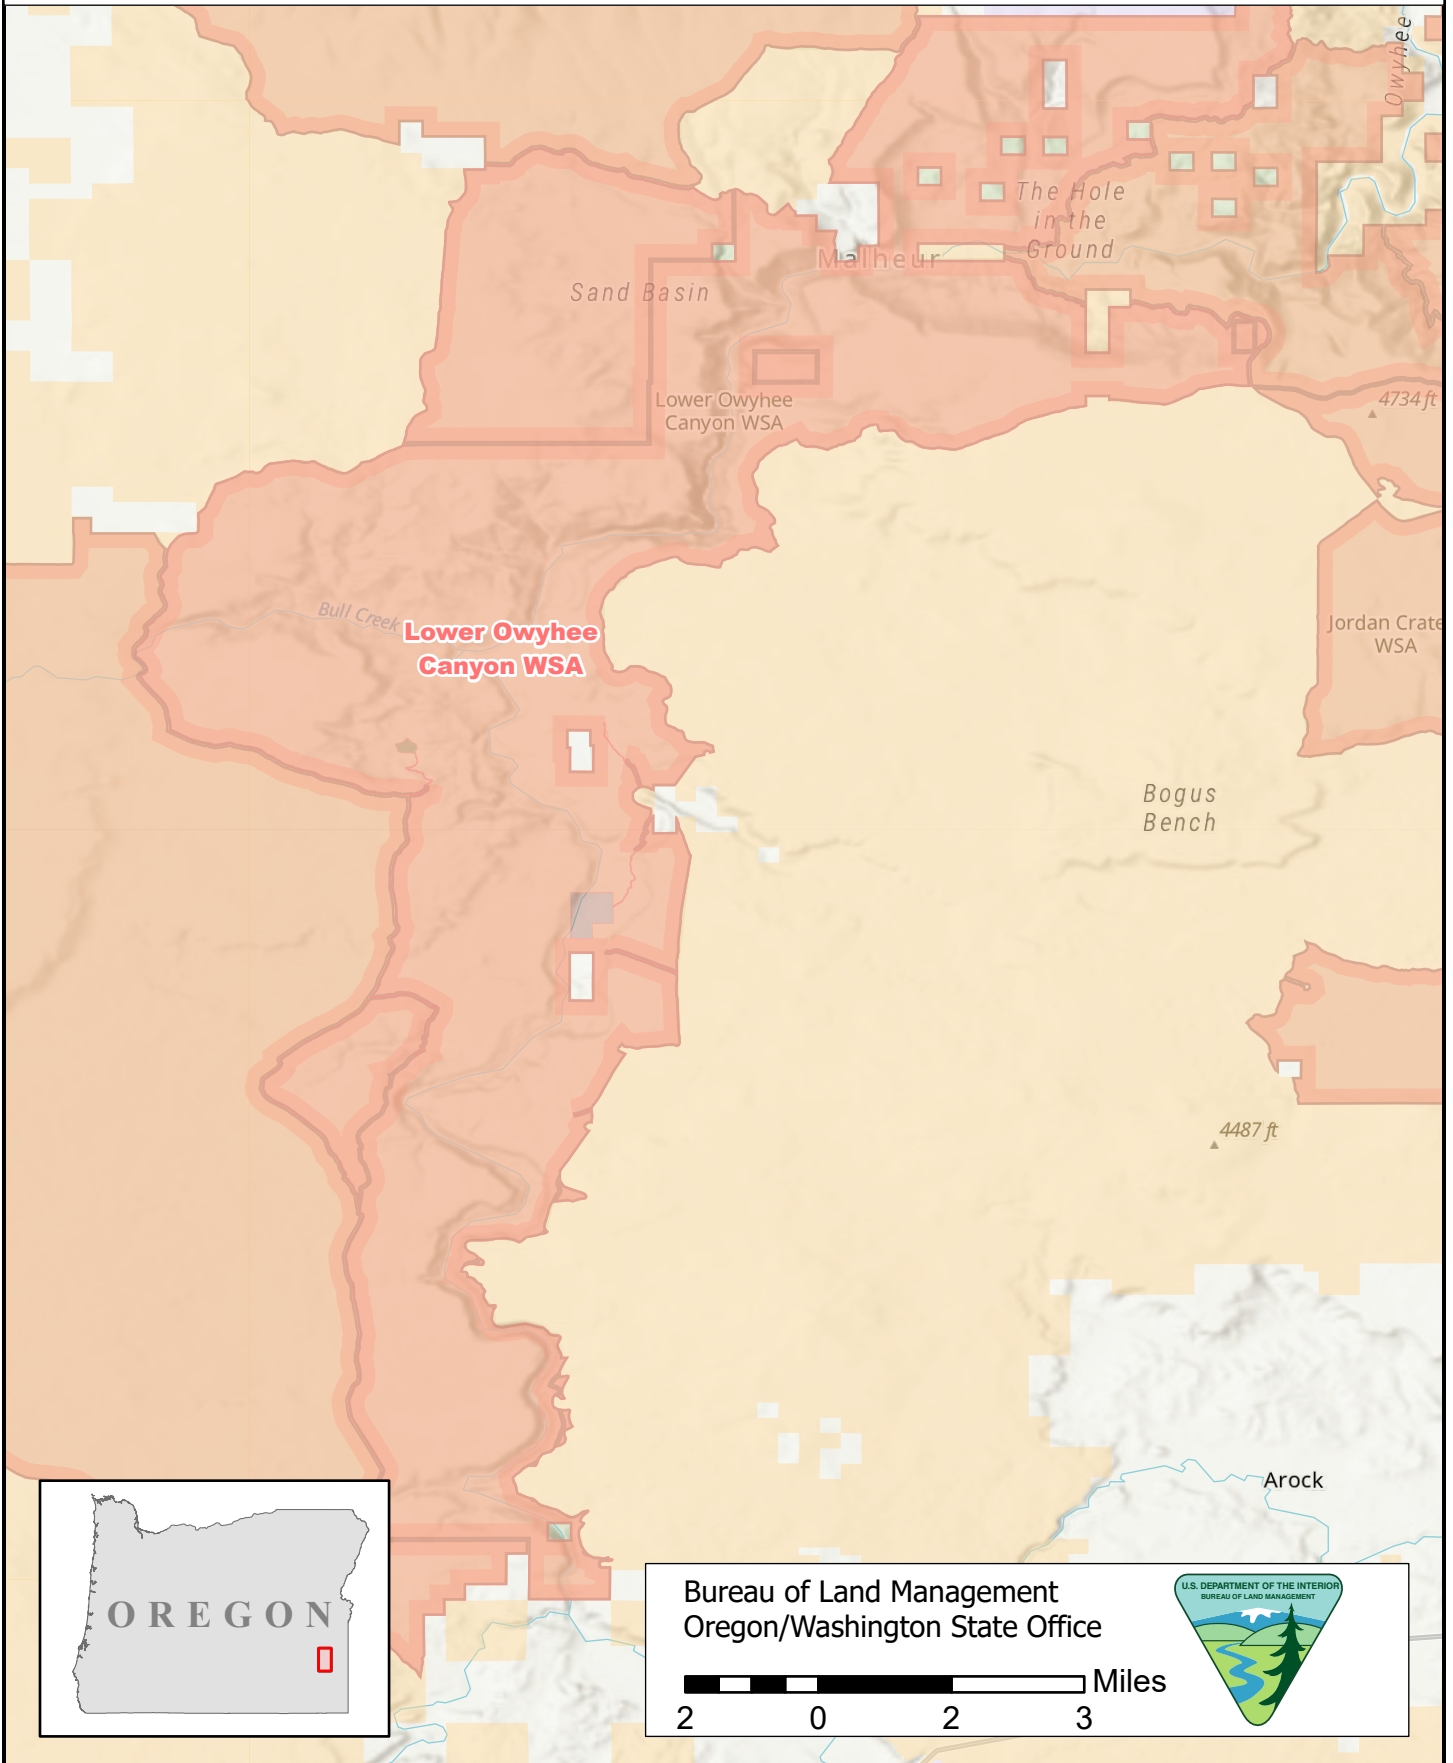

Lower Owyhee Canyon WSA

Bureau of Land Management
Oregon/Washington State Office

2 0 2 3 Miles

U.S. DEPARTMENT OF THE INTERIOR
BUREAU OF LAND MANAGEMENT