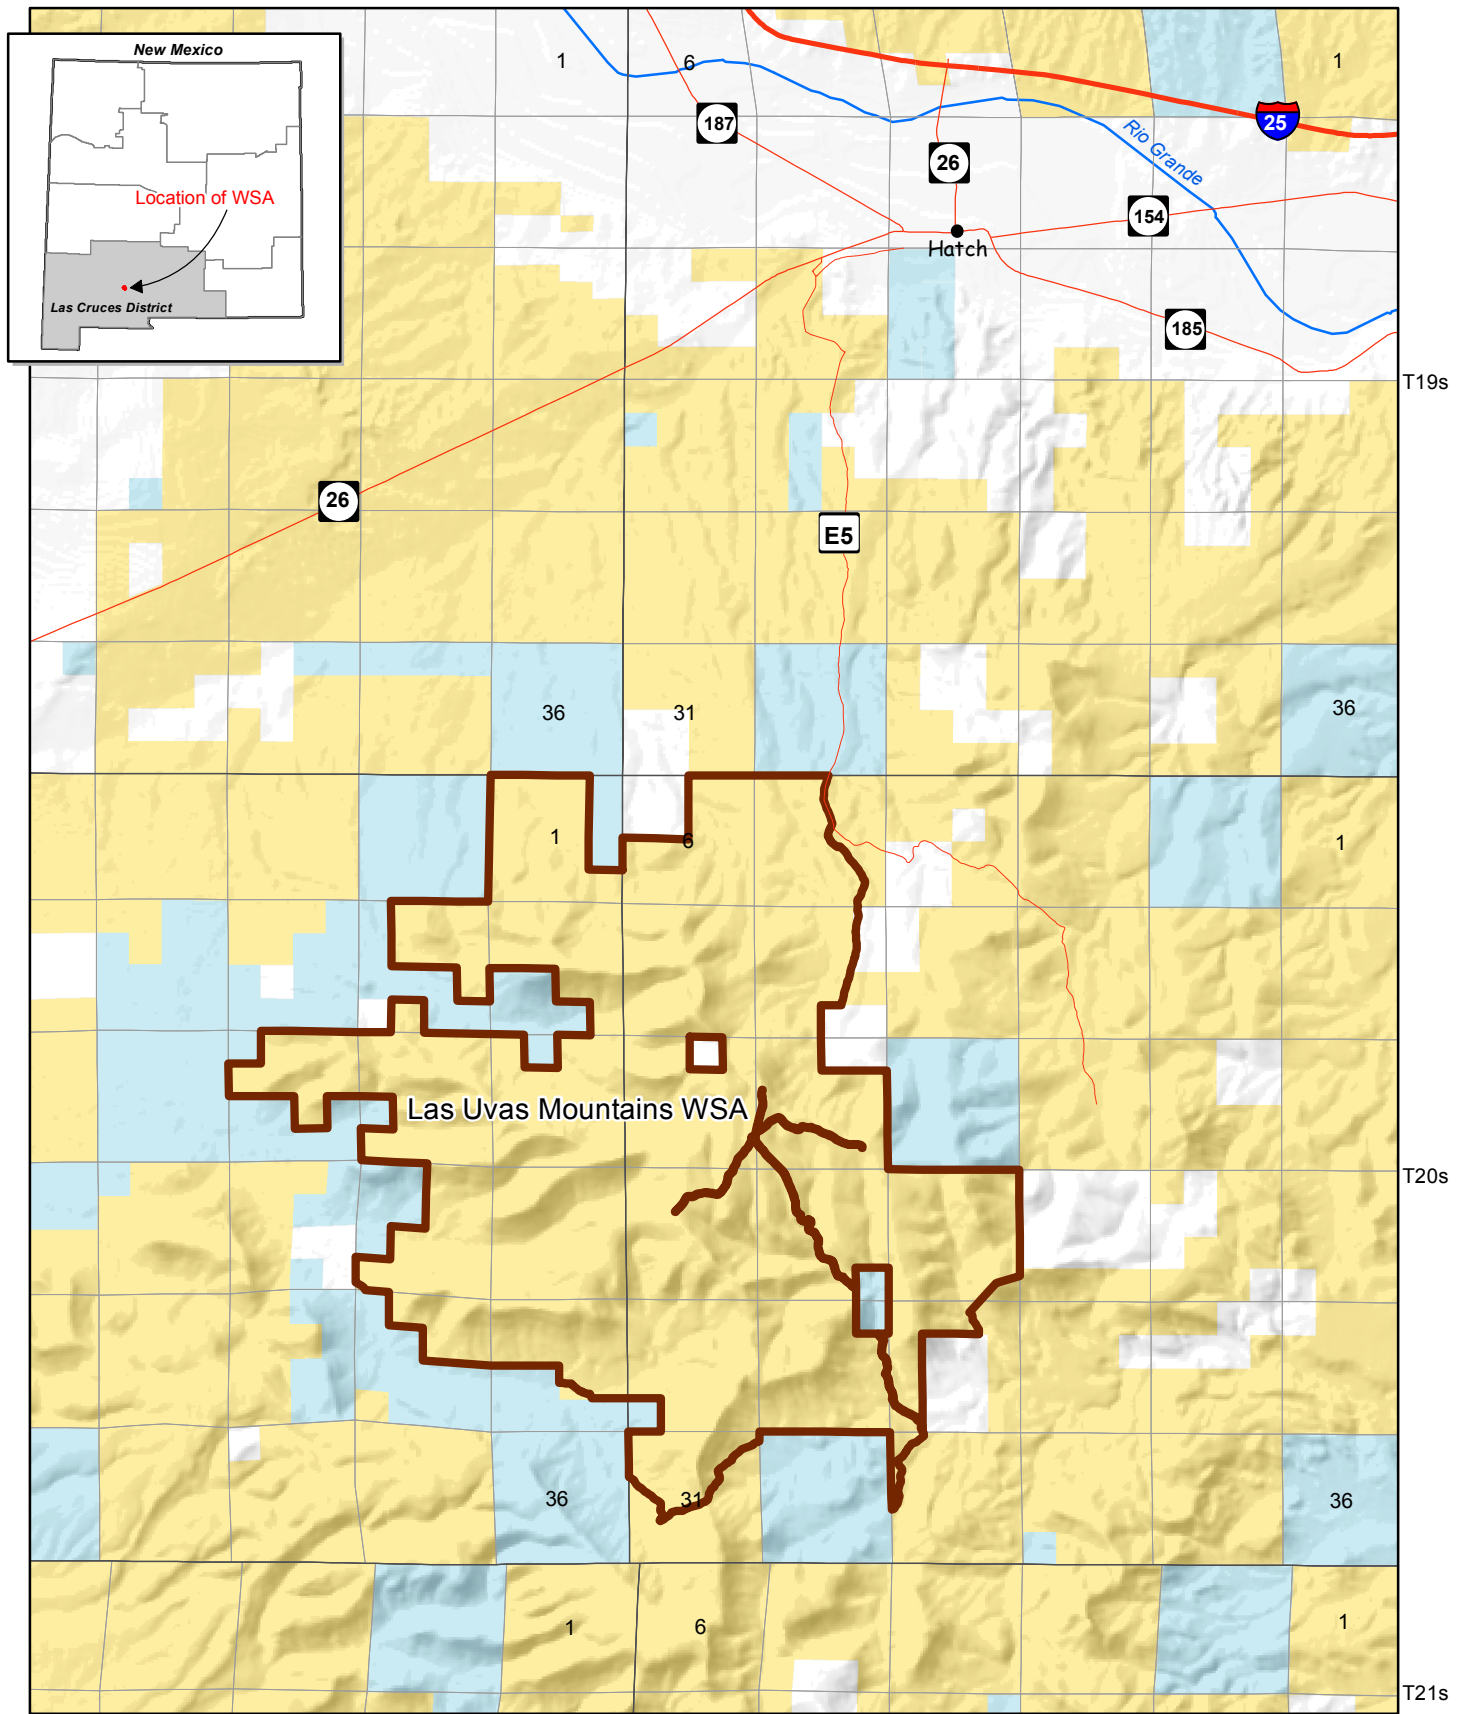

Las Uvas Mountains Wilderness Study Area

- Las Uvas Mountains WSA
- Bureau of Land Management
- Private
- State
- Interstate Highway
- State Highway
- County Road

Produced by the BLM New Mexico State Office Geographic Sciences Team
Santa Fe, New Mexico