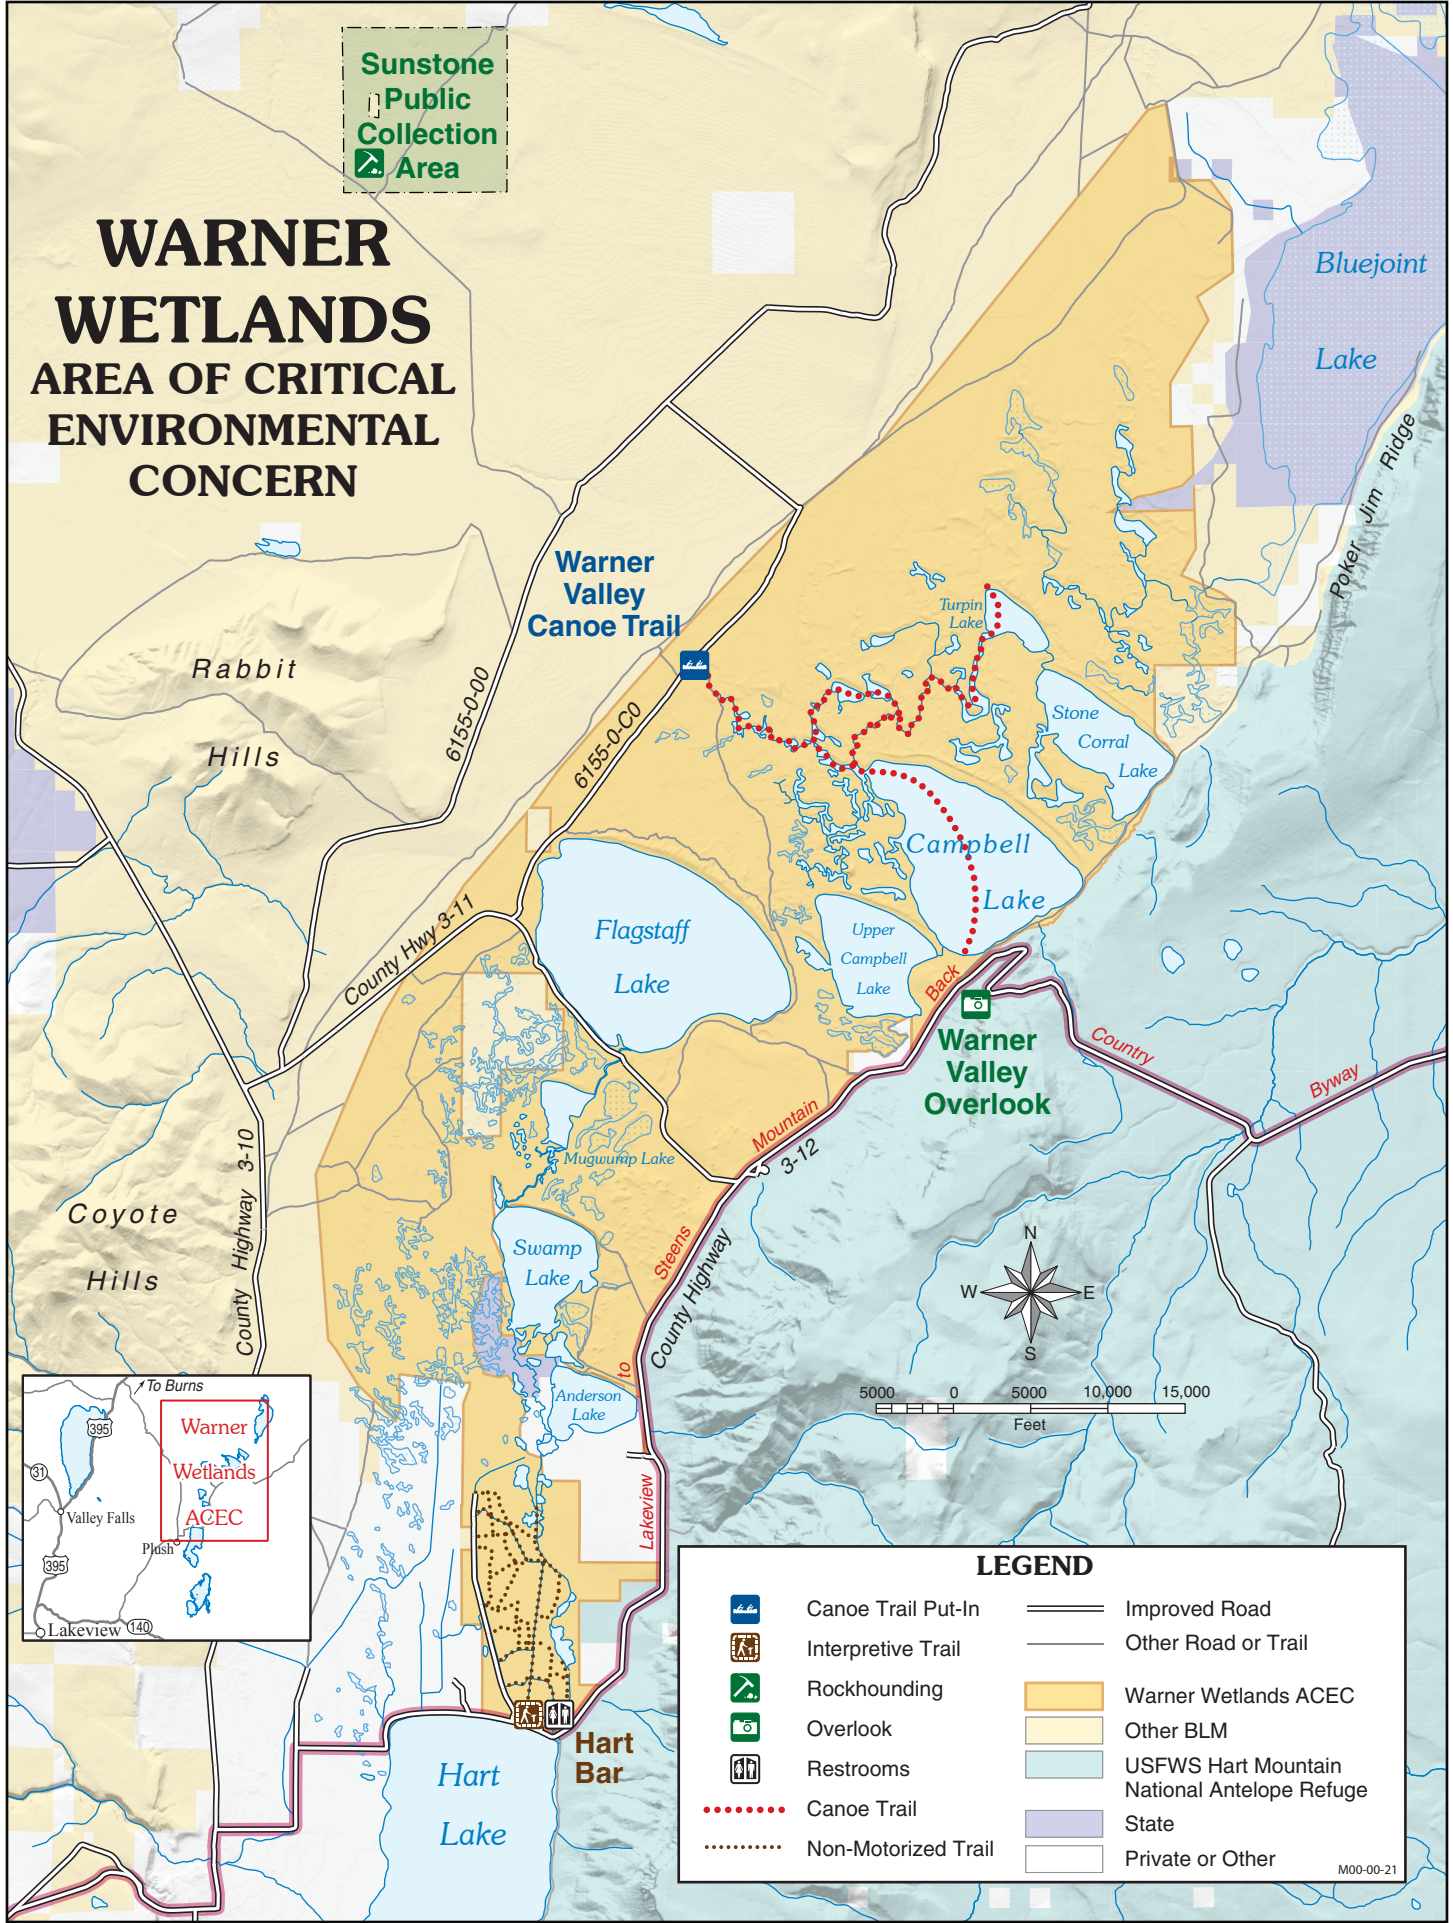

Sunstone  
Public  
Collection  
Area

# WARNER WETLANDS AREA OF CRITICAL ENVIRONMENTAL CONCERN

LEGEND			
	Canoe Trail Put-In		Improved Road
	Interpretive Trail		Other Road or Trail
	Rockhounding		Warner Wetlands ACEC
	Overlook		Other BLM
	Restrooms		USFWS Hart Mountain National Antelope Refuge
	Canoe Trail		State
	Non-Motorized Trail		Private or Other