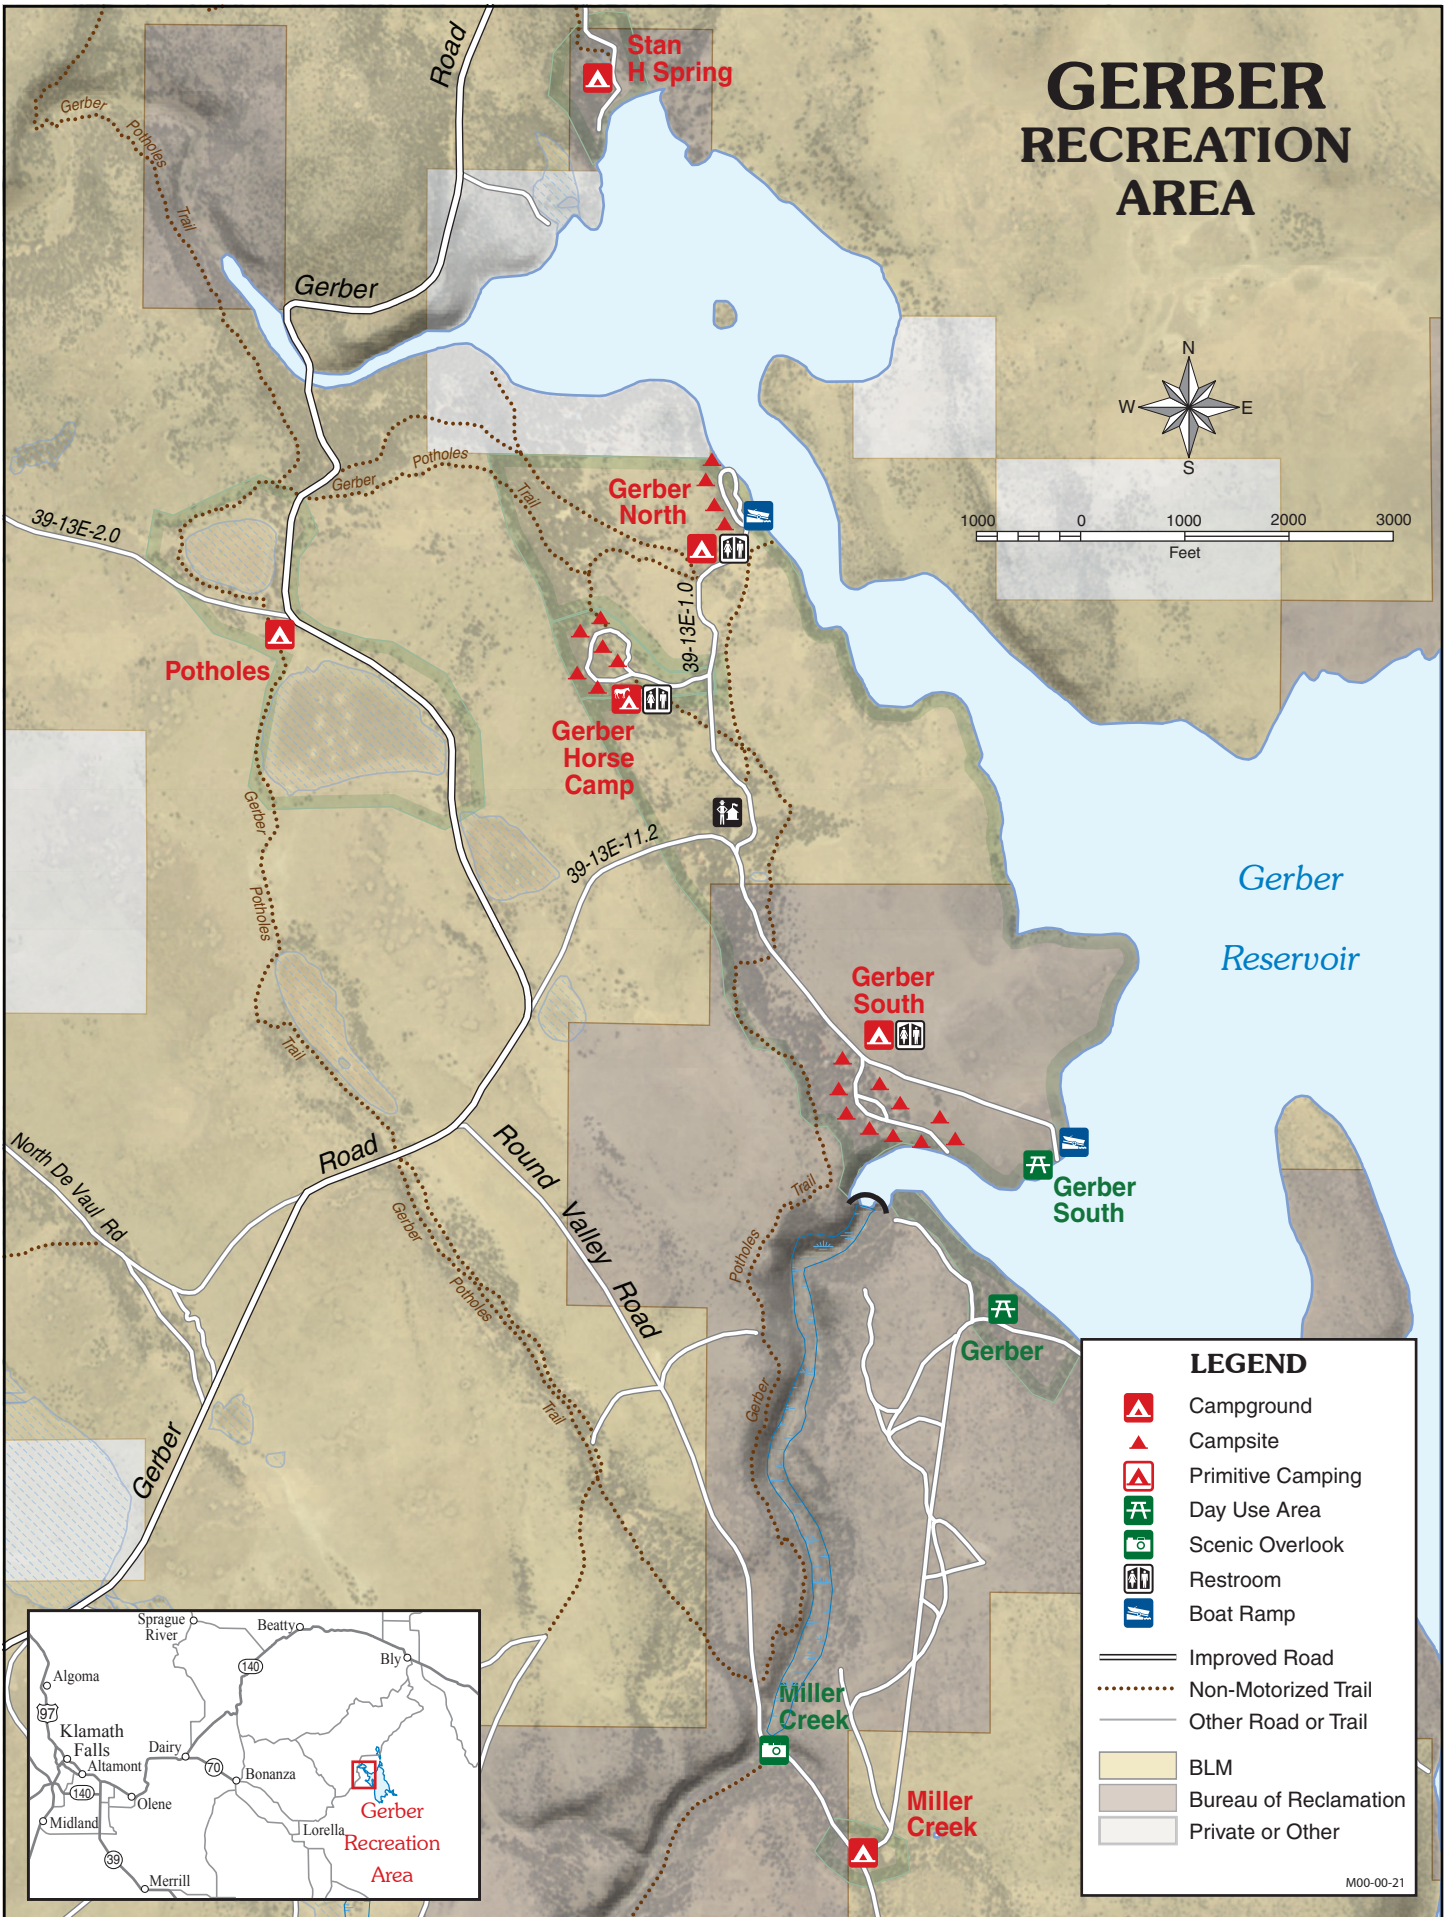

# GERBER RECREATION AREA

**LEGEND**

- Campground
- Campsite
- Primitive Camping
- Day Use Area
- Scenic Overlook
- Restroom
- Boat Ramp
- Improved Road
- Non-Motorized Trail
- Other Road or Trail
- BLM
- Bureau of Reclamation
- Private or Other

M00-00-21