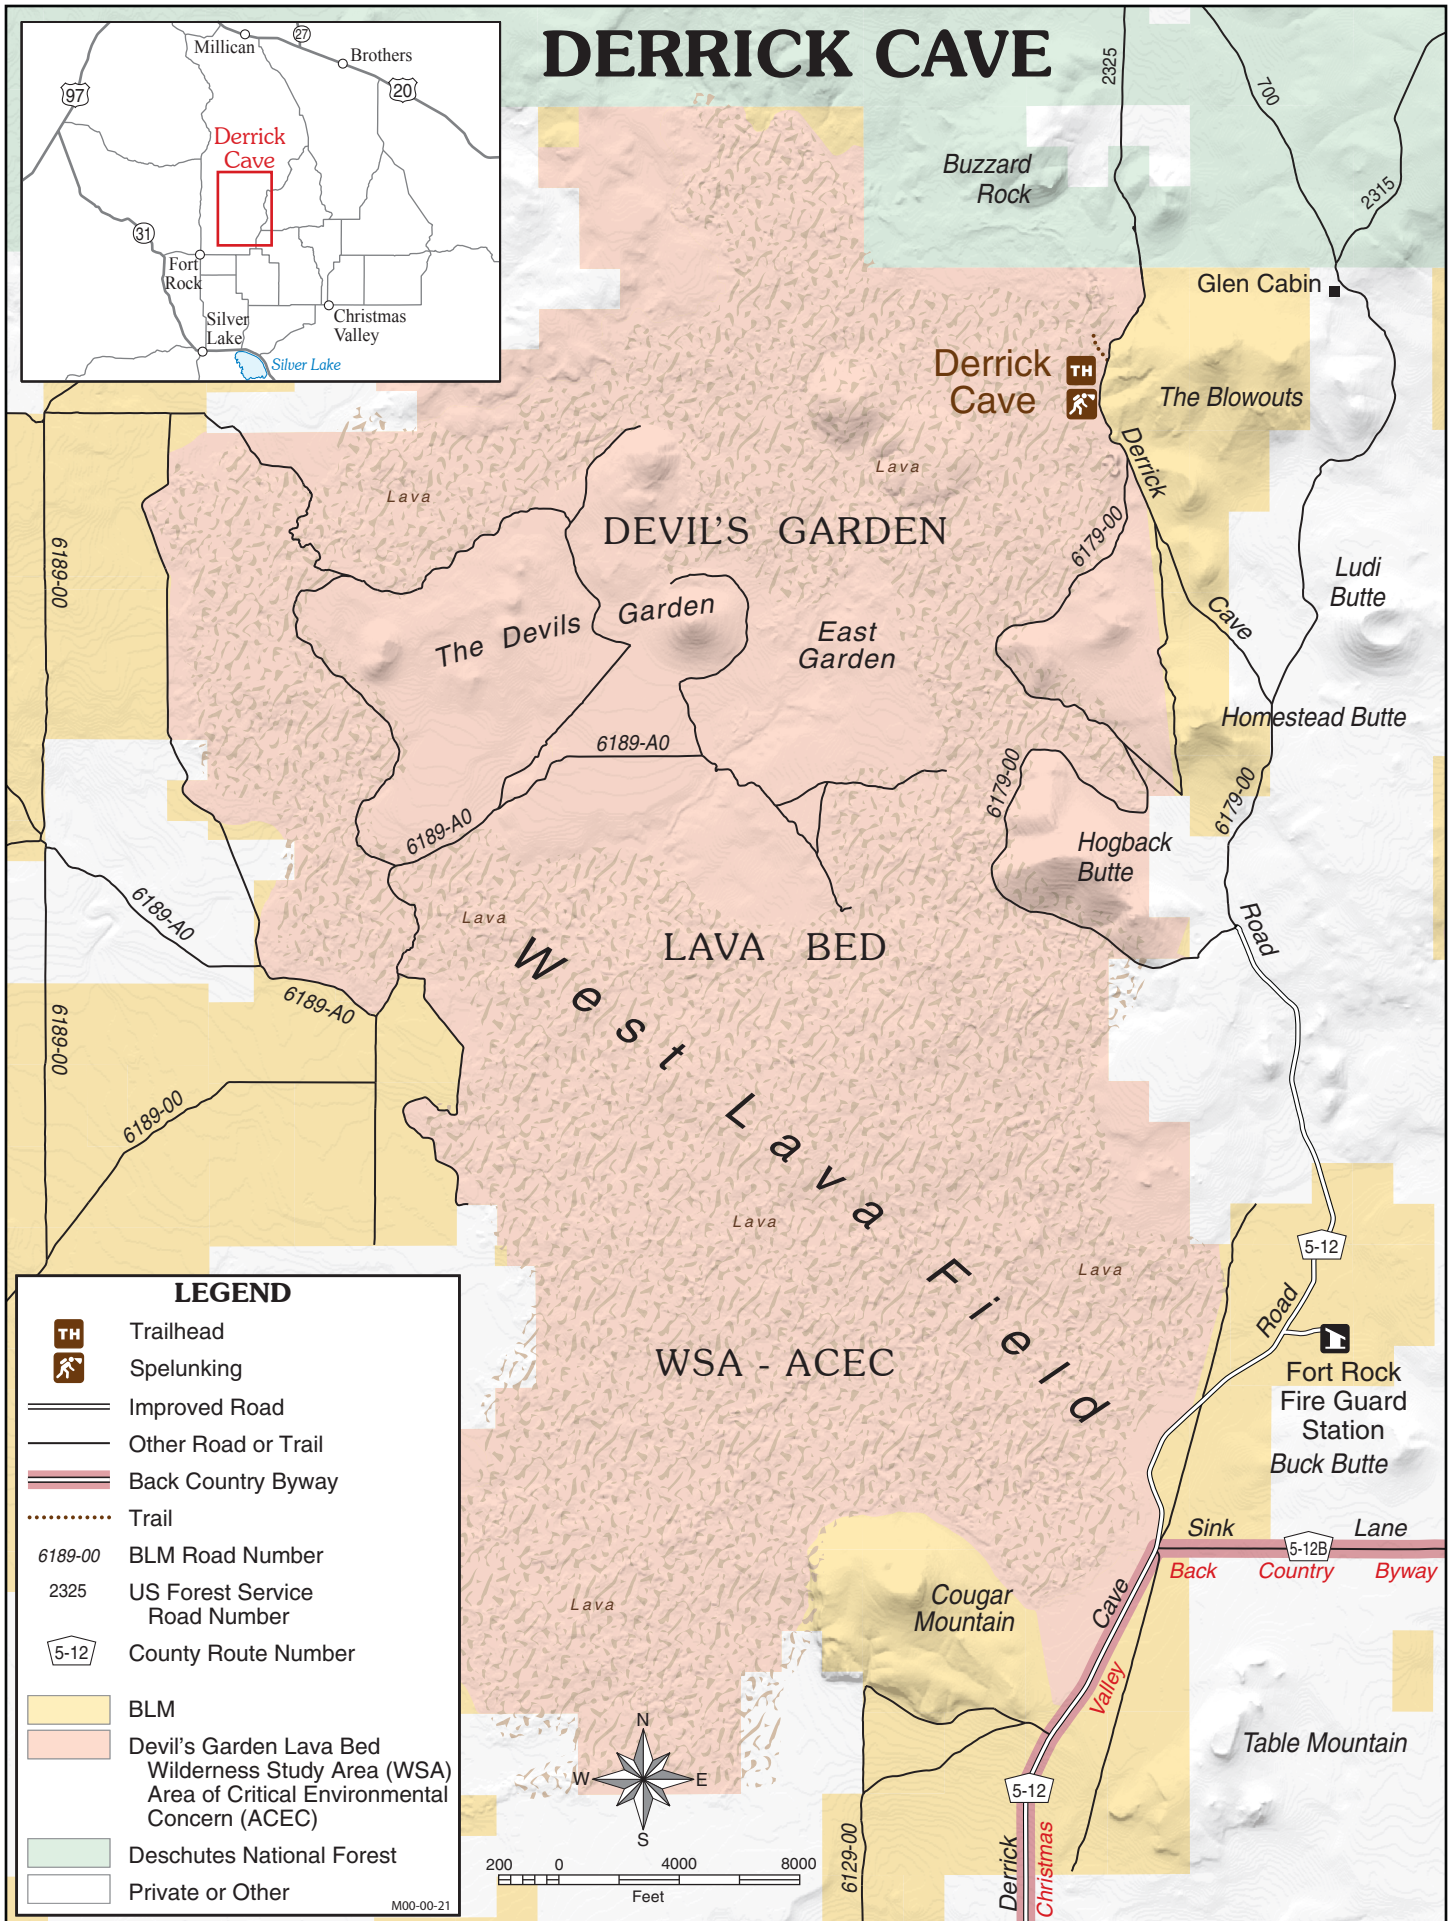

# DERRICK CAVE

## LEGEND

- Trailhead
- Spelunking
- Improved Road
- Other Road or Trail
- Back Country Byway
- Trail
- 6189-00 BLM Road Number
- 2325 US Forest Service Road Number
- County Route Number
- BLM
- Devil's Garden Lava Bed  
Wilderness Study Area (WSA)  
Area of Critical Environmental Concern (ACEC)
- Deschutes National Forest
- Private or Other