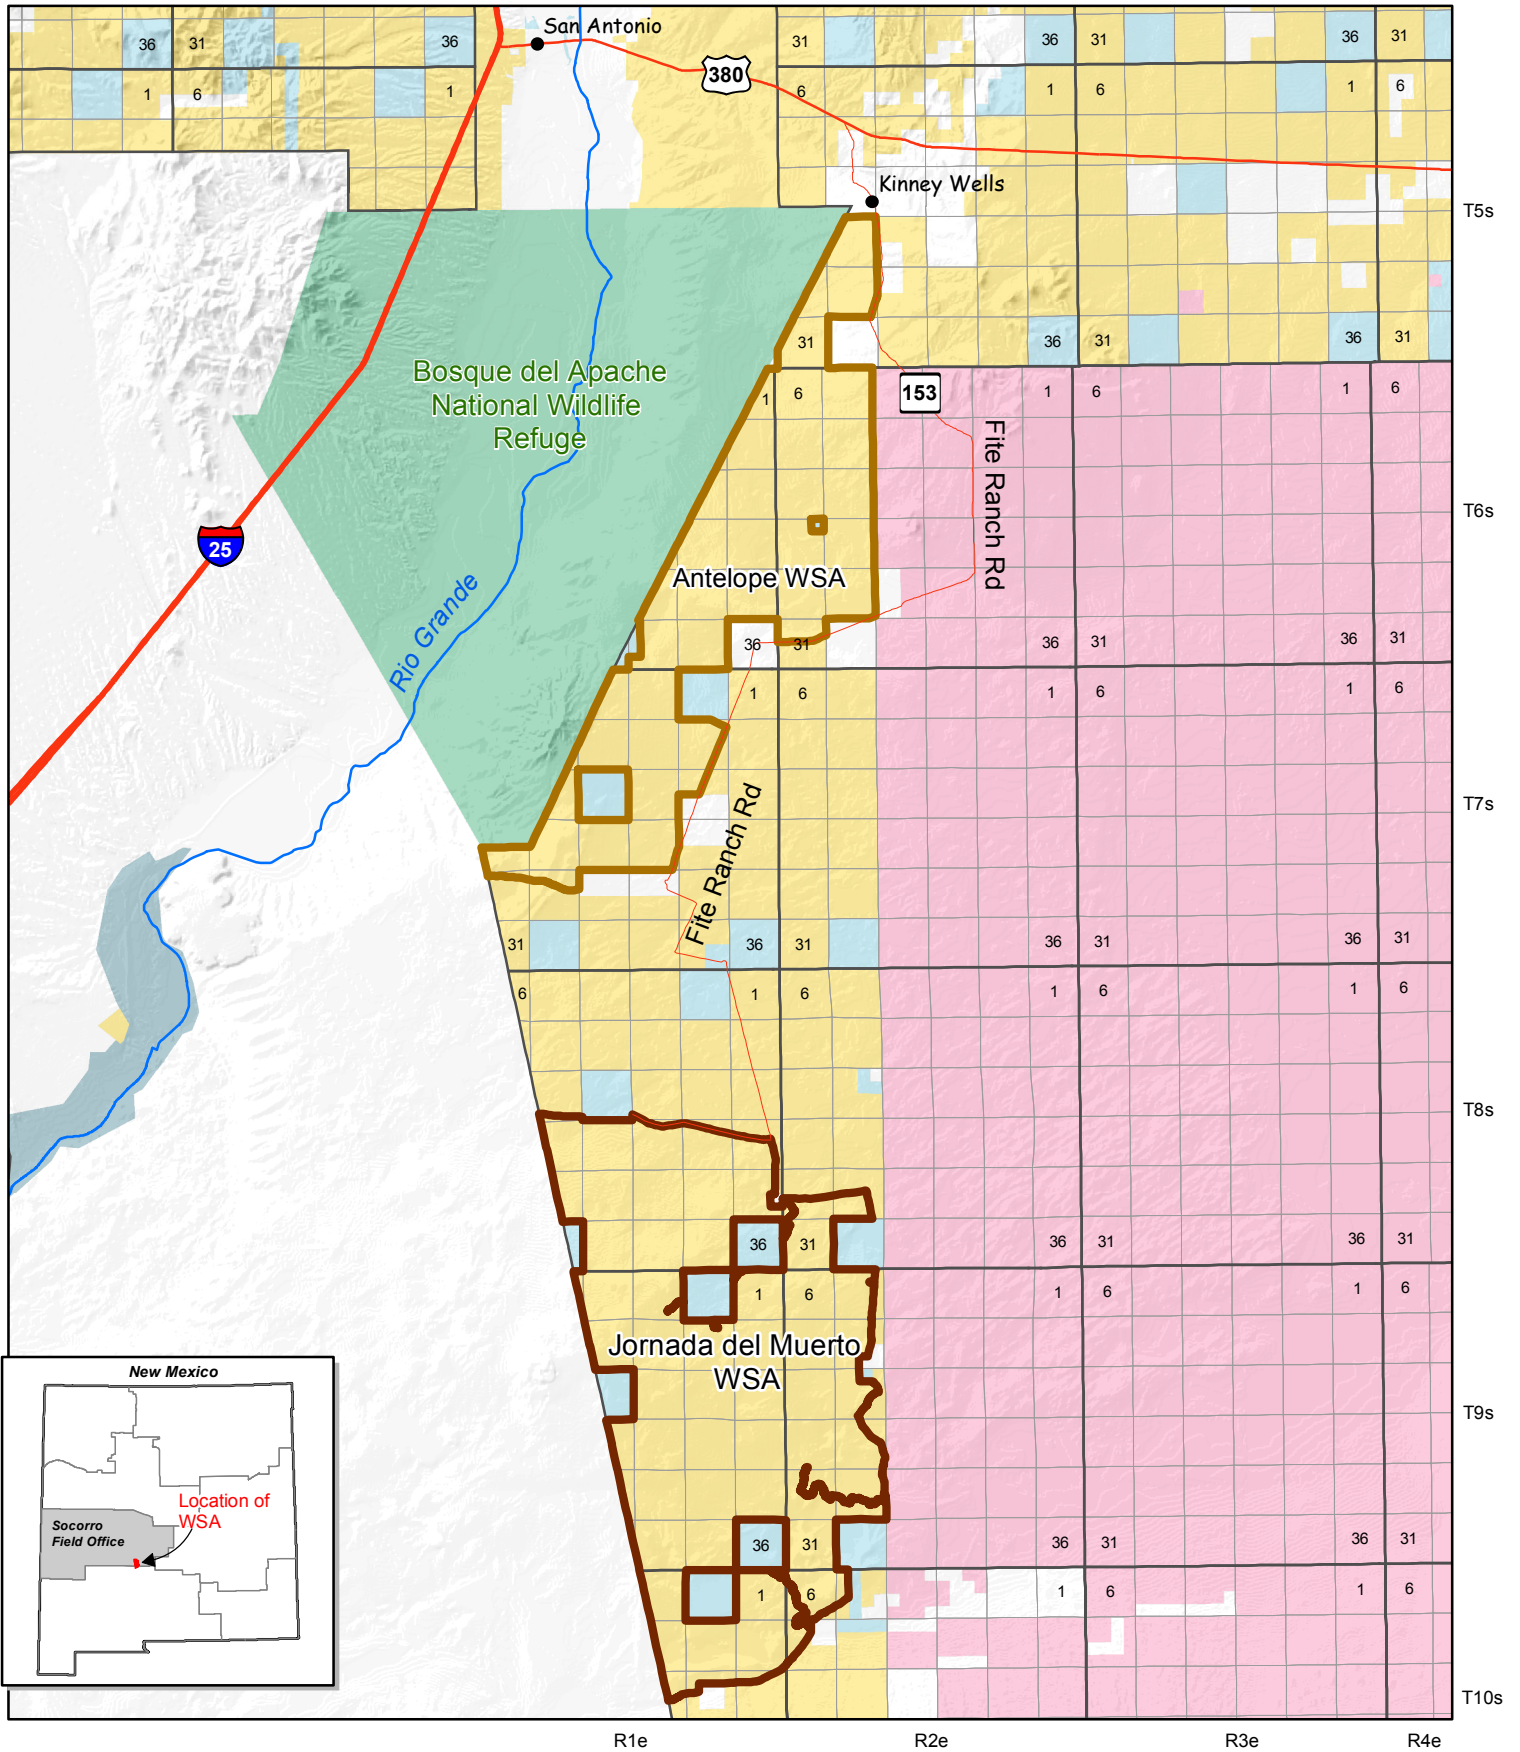

Jornada del Muerto Wilderness Study Area

- Other WSA
- Jornada del Muerto WSA

- Bureau of Land Management
- Dept. of Defense
- Fish & Wildlife Service
- Private
- State
- State Park

- Interstate Highway
- US Highway
- County Road

Produced by the BLM New Mexico State Office Geographic Sciences Team
Santa Fe, New Mexico