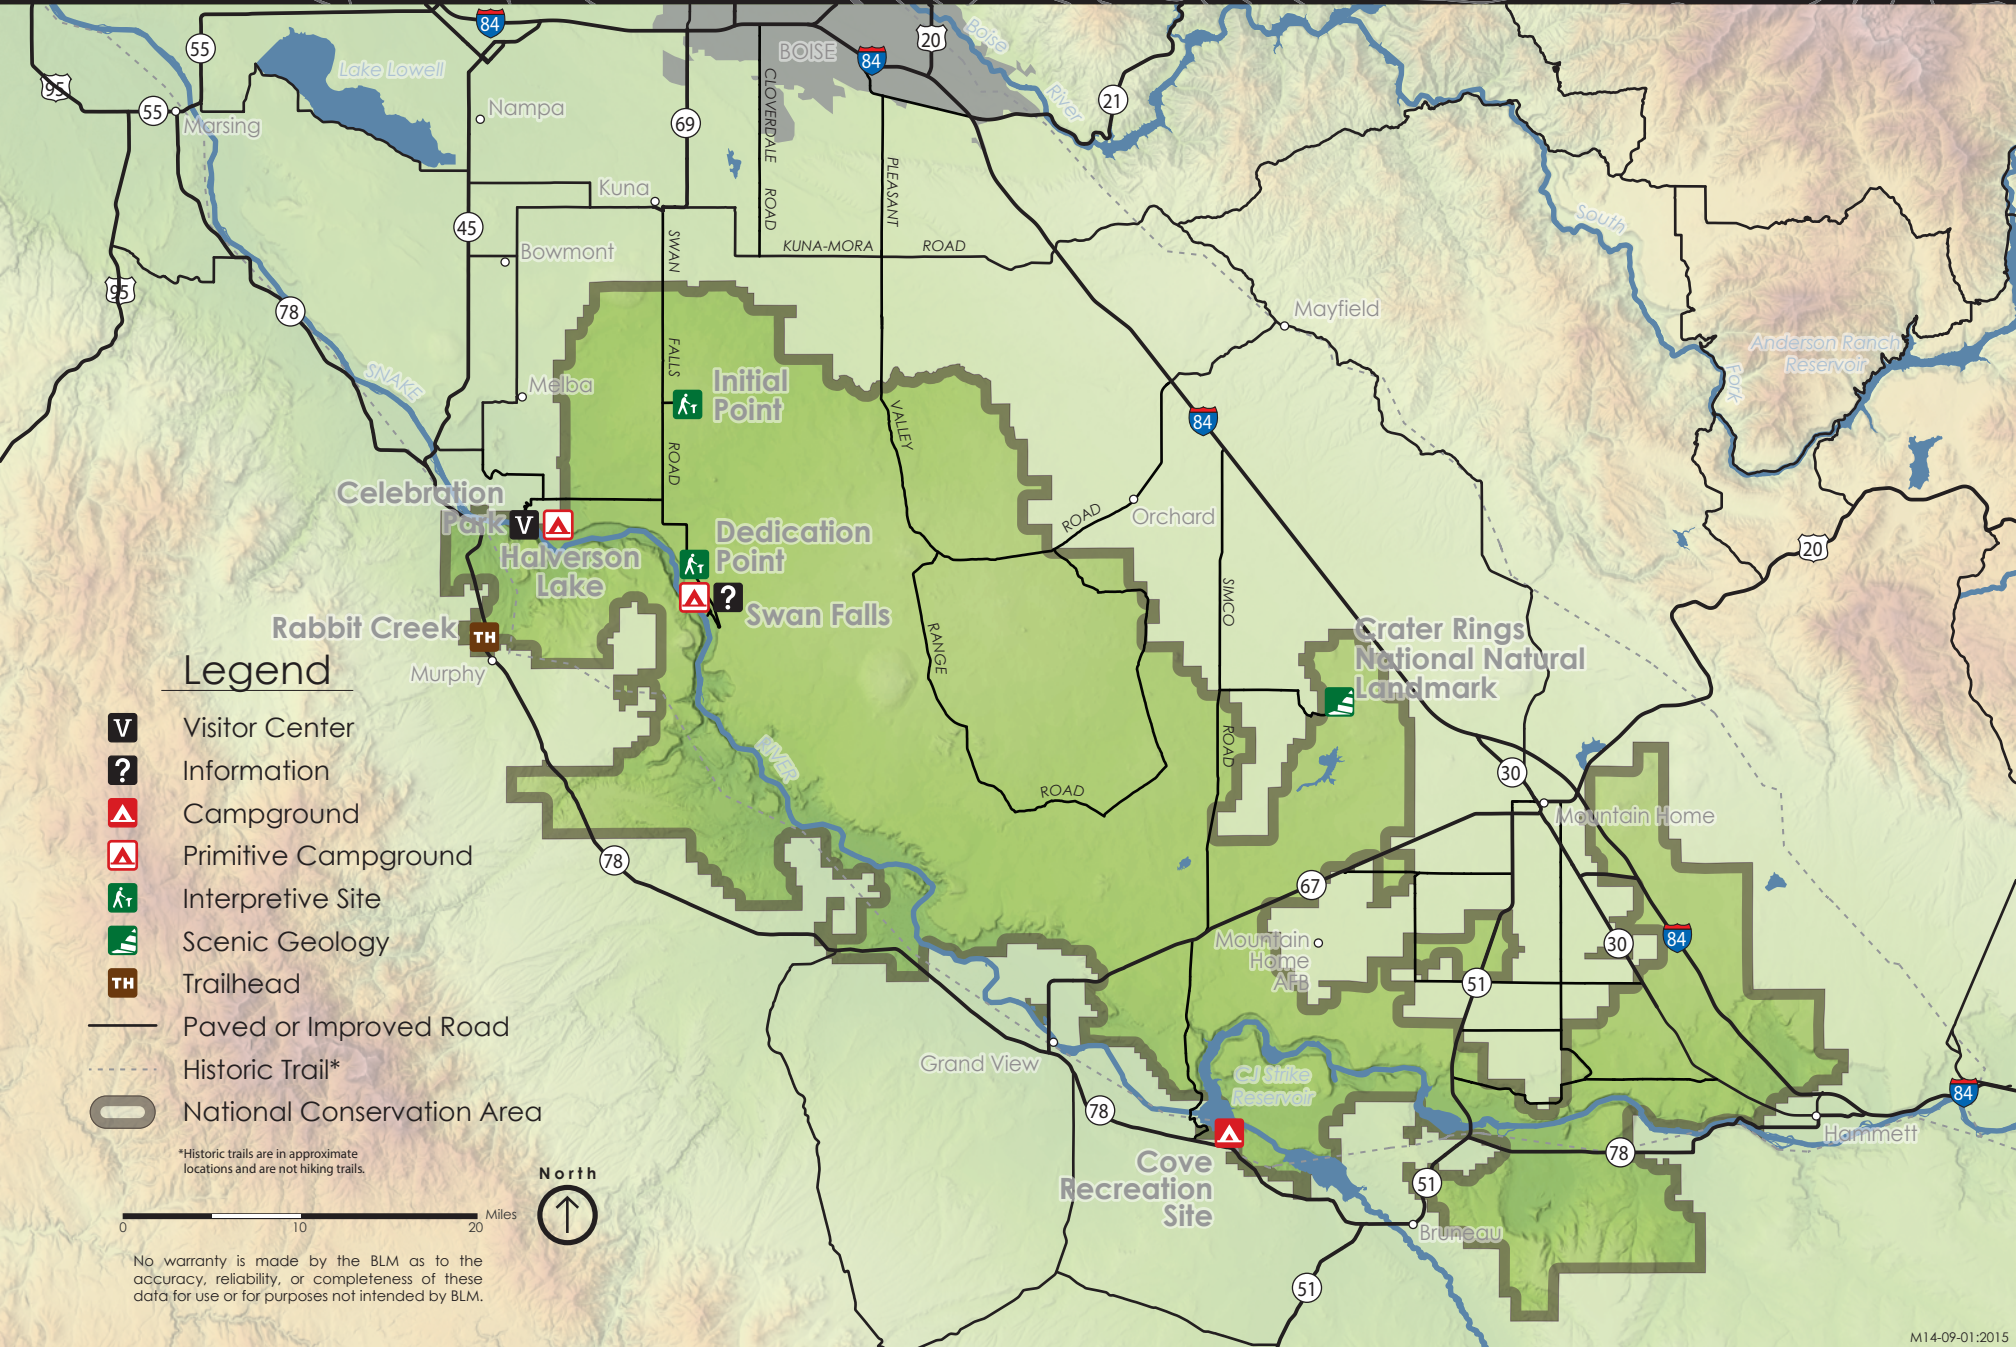

Morley Nelson Snake River Birds of Prey National Conservation Area

Legend

- Visitor Center
- Information
- Campground
- Primitive Campground
- Interpretive Site
- Scenic Geology
- Trailhead
- Paved or Improved Road
- Historic Trail*
- National Conservation Area

No warranty is made by the BLM as to the accuracy, reliability, or completeness of these data for use or for purposes not intended by BLM.