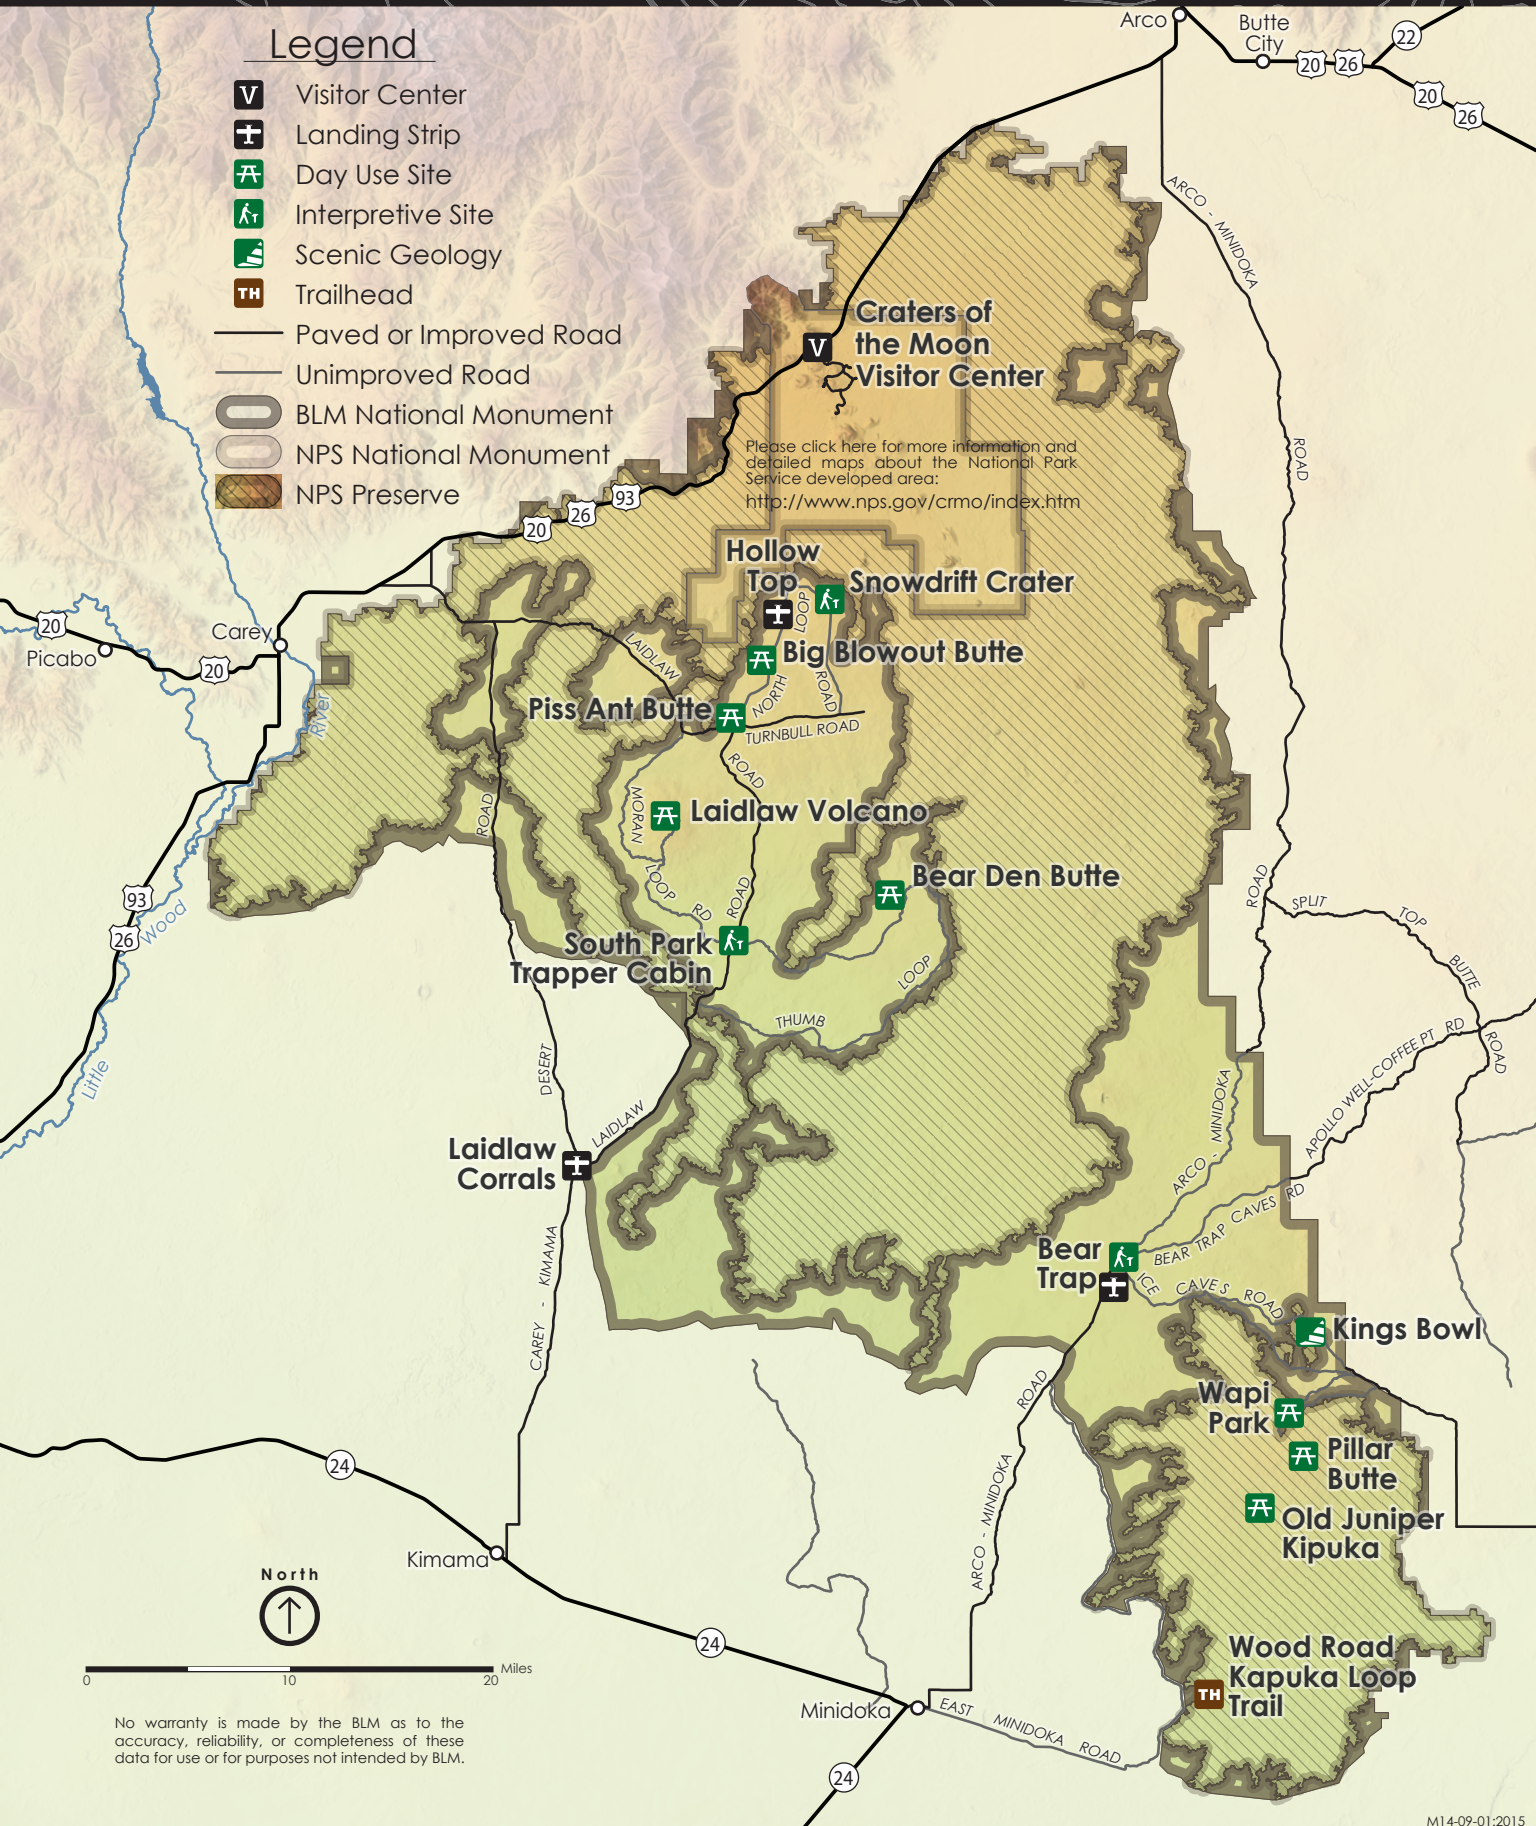

Craters of the Moon National Monument

Legend

-  Visitor Center
-  Landing Strip
-  Day Use Site
-  Interpretive Site
-  Scenic Geology
-  Trailhead
-  Paved or Improved Road
-  Unimproved Road
-  BLM National Monument
-  NPS National Monument
-  NPS Preserve

Please click here for more information and detailed maps about the National Park Service developed area:
<http://www.nps.gov/crmo/index.htm>

No warranty is made by the BLM as to the accuracy, reliability, or completeness of these data for use or for purposes not intended by BLM.