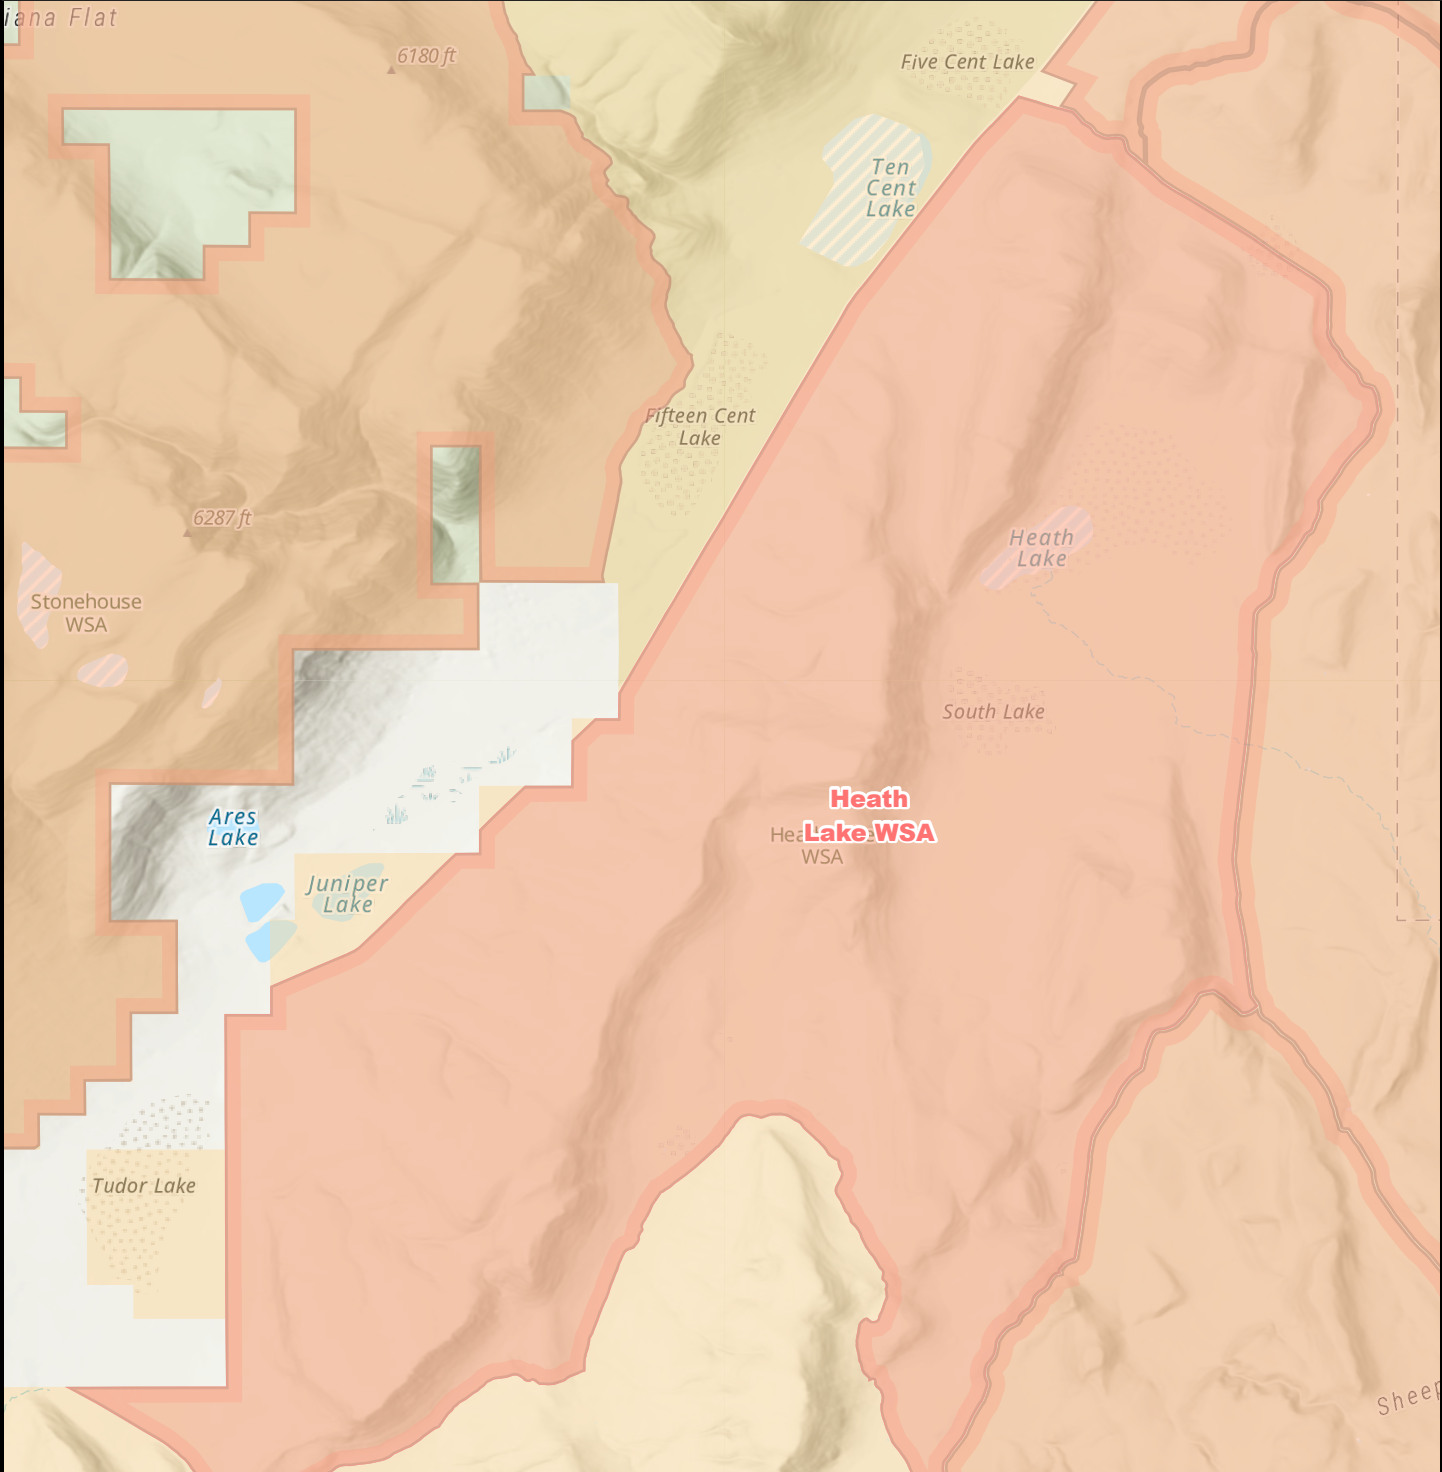

Heath Lake WSA

Bureau of Land Management
Oregon/Washington State Office

1 0 1 1 Miles

U.S. DEPARTMENT OF THE INTERIOR
BUREAU OF LAND MANAGEMENT