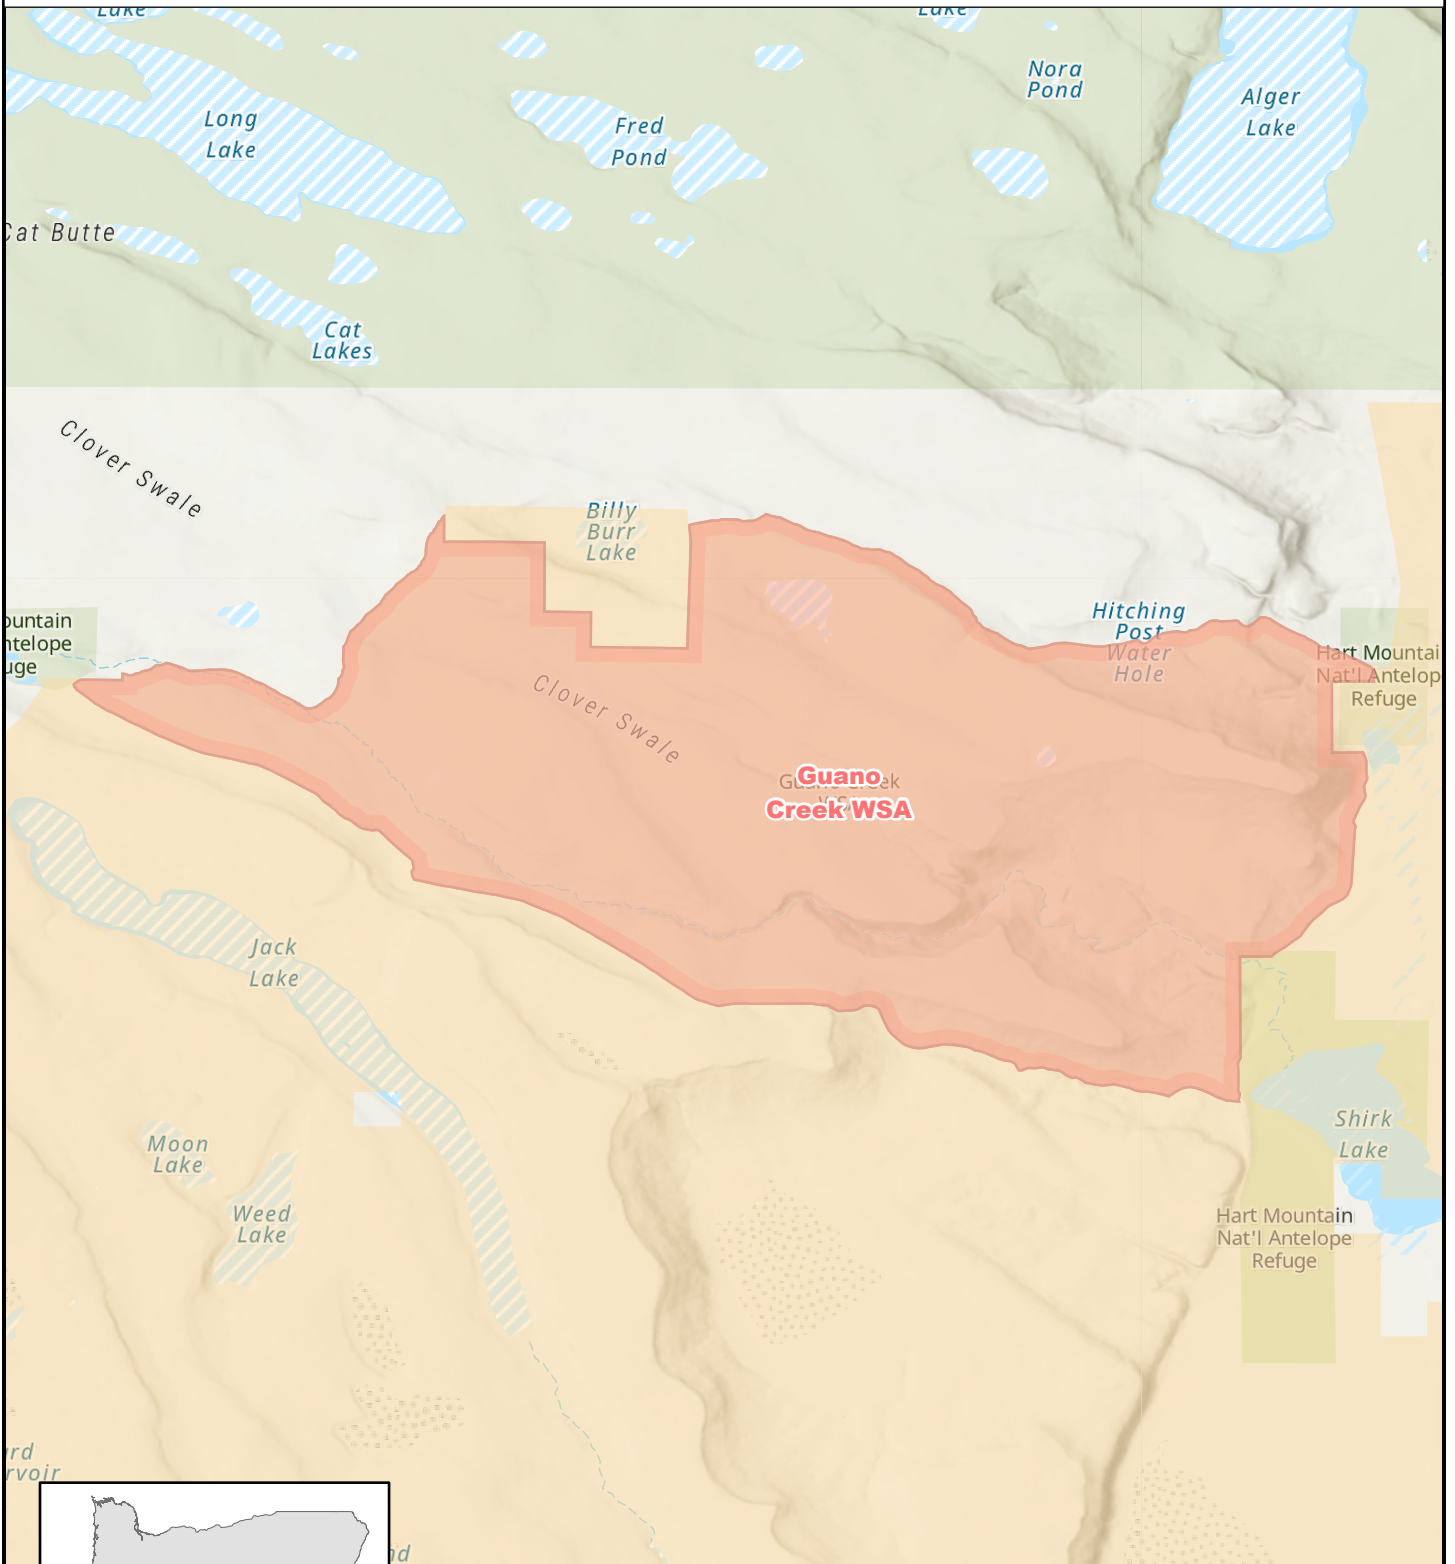

Guano Creek WSA

Bureau of Land Management
Oregon/Washington State Office

1 0 1 1 Miles

U.S. DEPARTMENT OF THE INTERIOR
BUREAU OF LAND MANAGEMENT