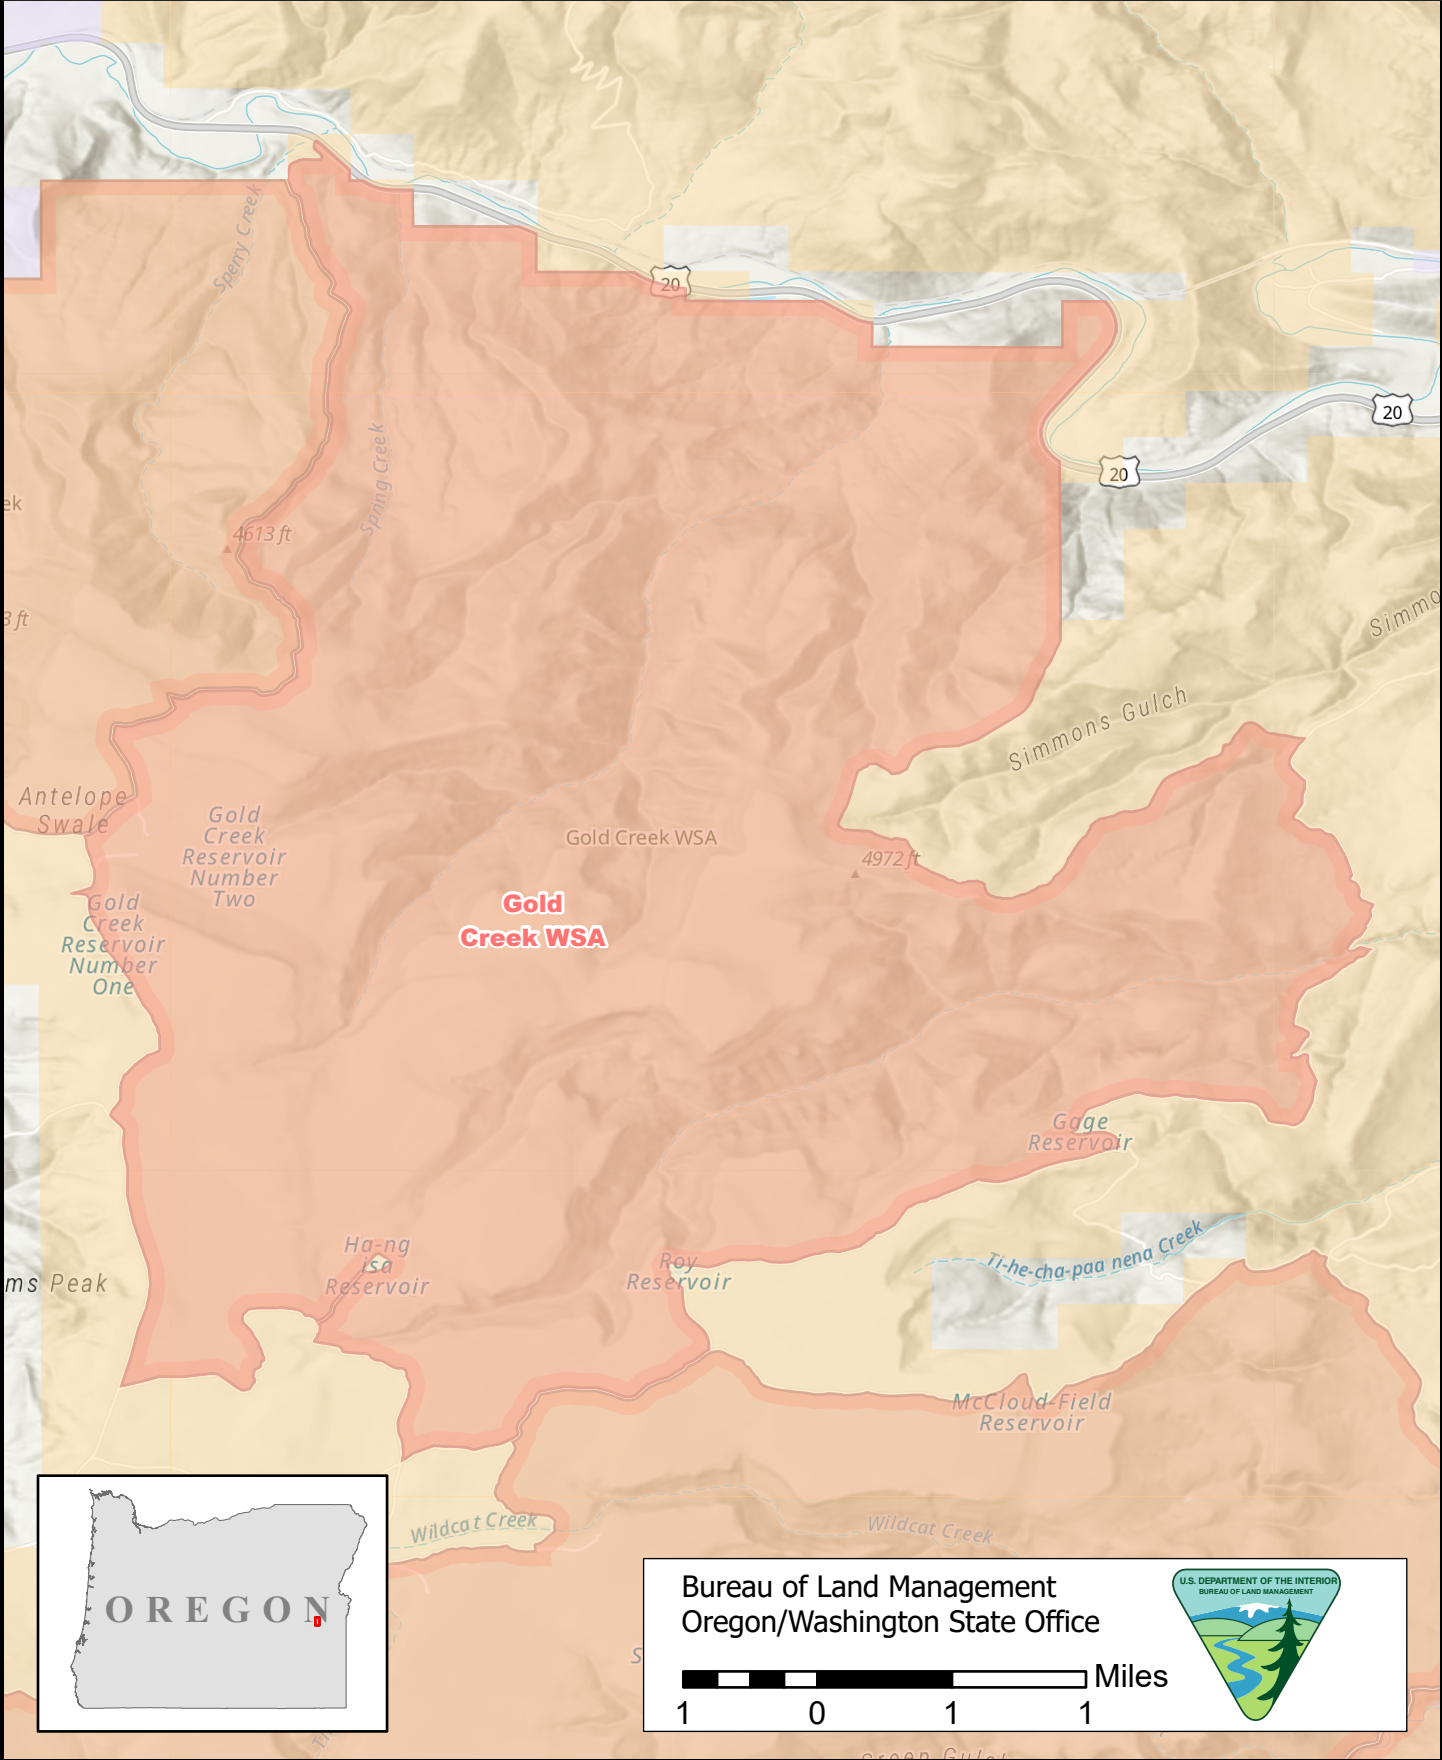

# Gold Creek WSA

Bureau of Land Management  
Oregon/Washington State Office

1 0 1 1 Miles

U.S. DEPARTMENT OF THE INTERIOR  
BUREAU OF LAND MANAGEMENT