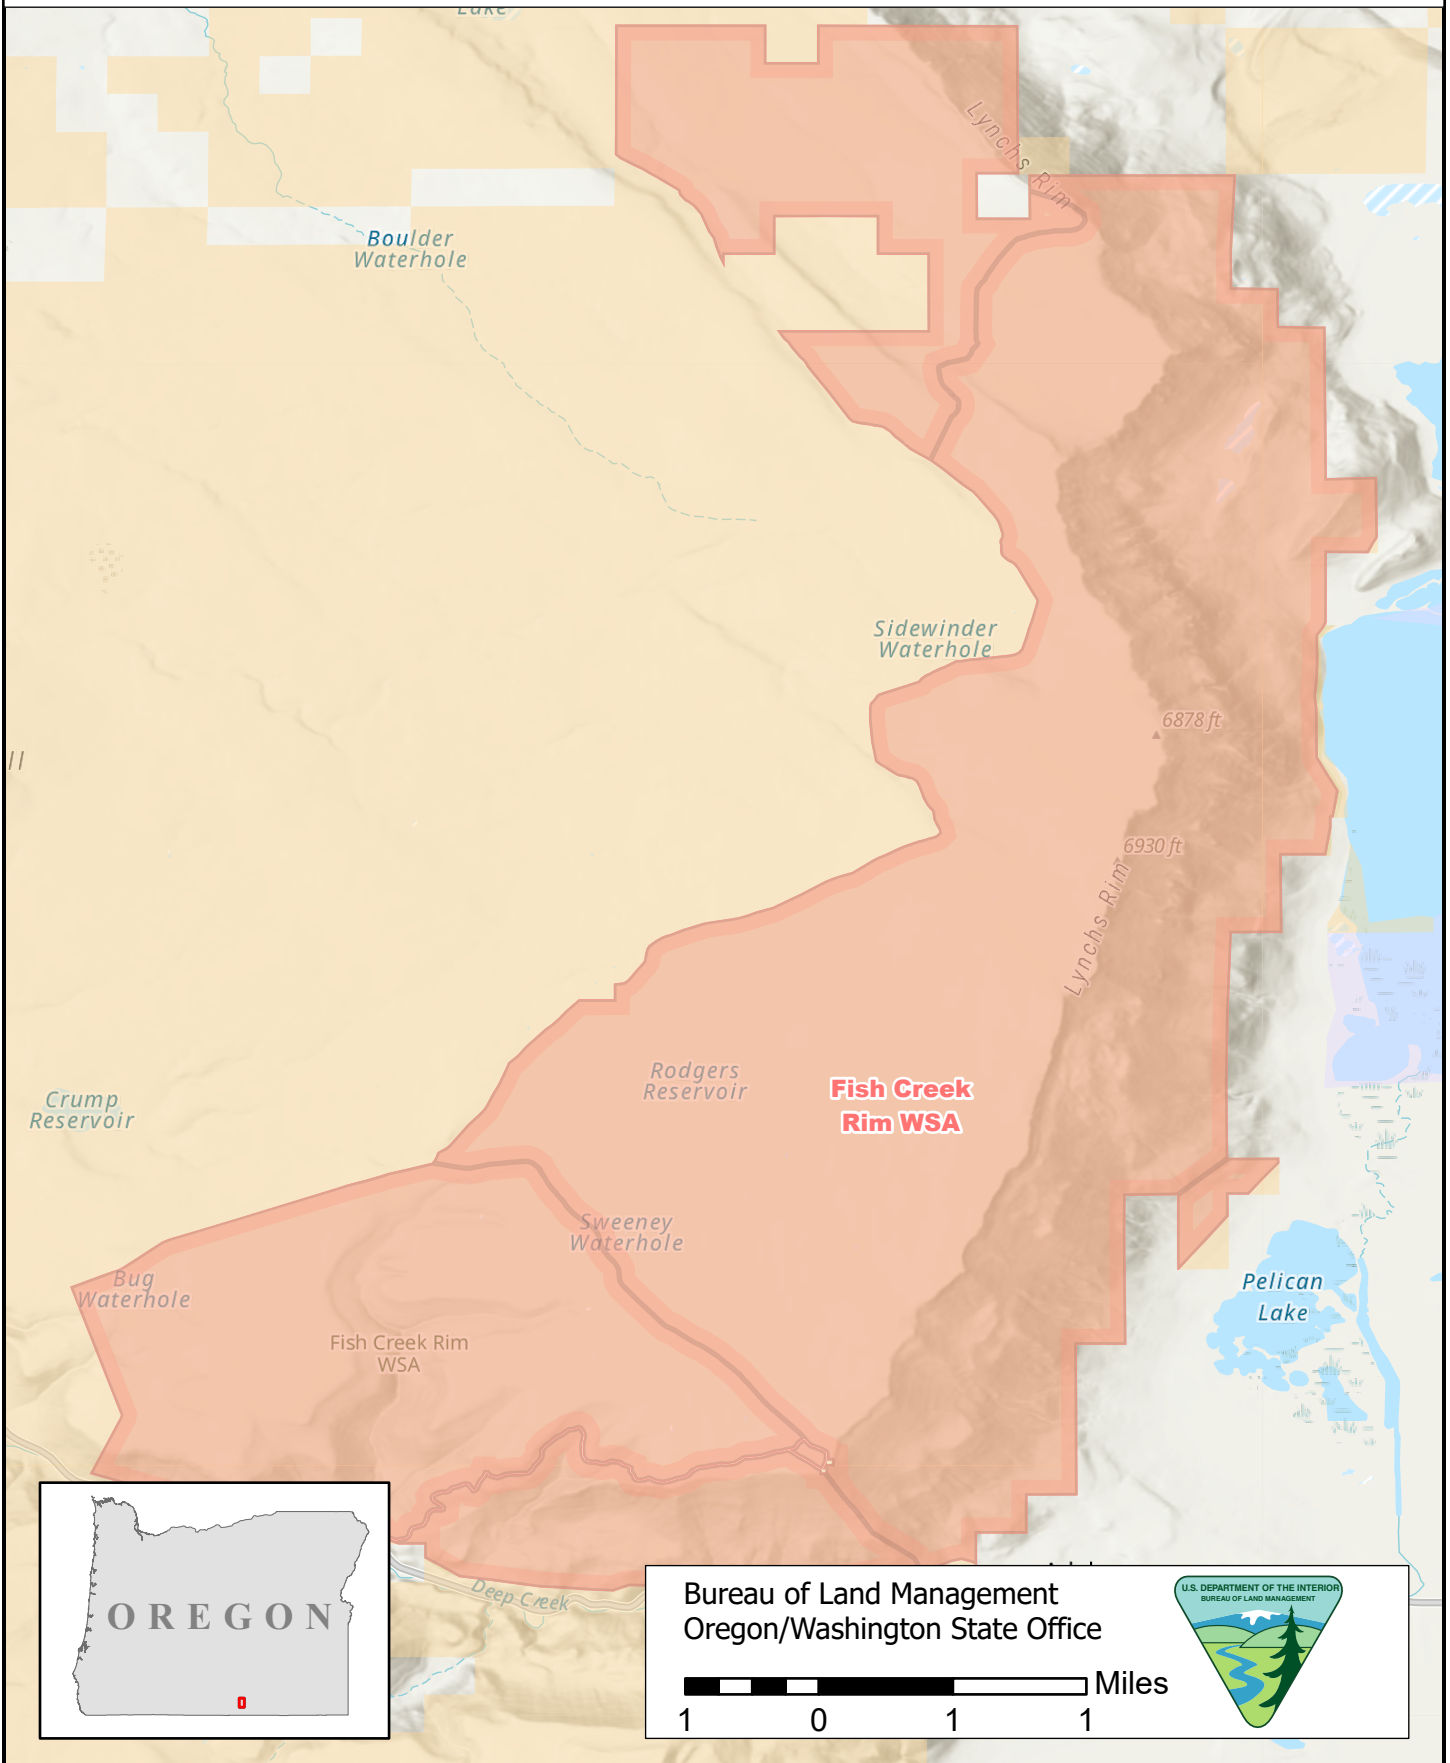

Fish Creek Rim WSA

Bureau of Land Management
Oregon/Washington State Office

1 0 1 1 Miles