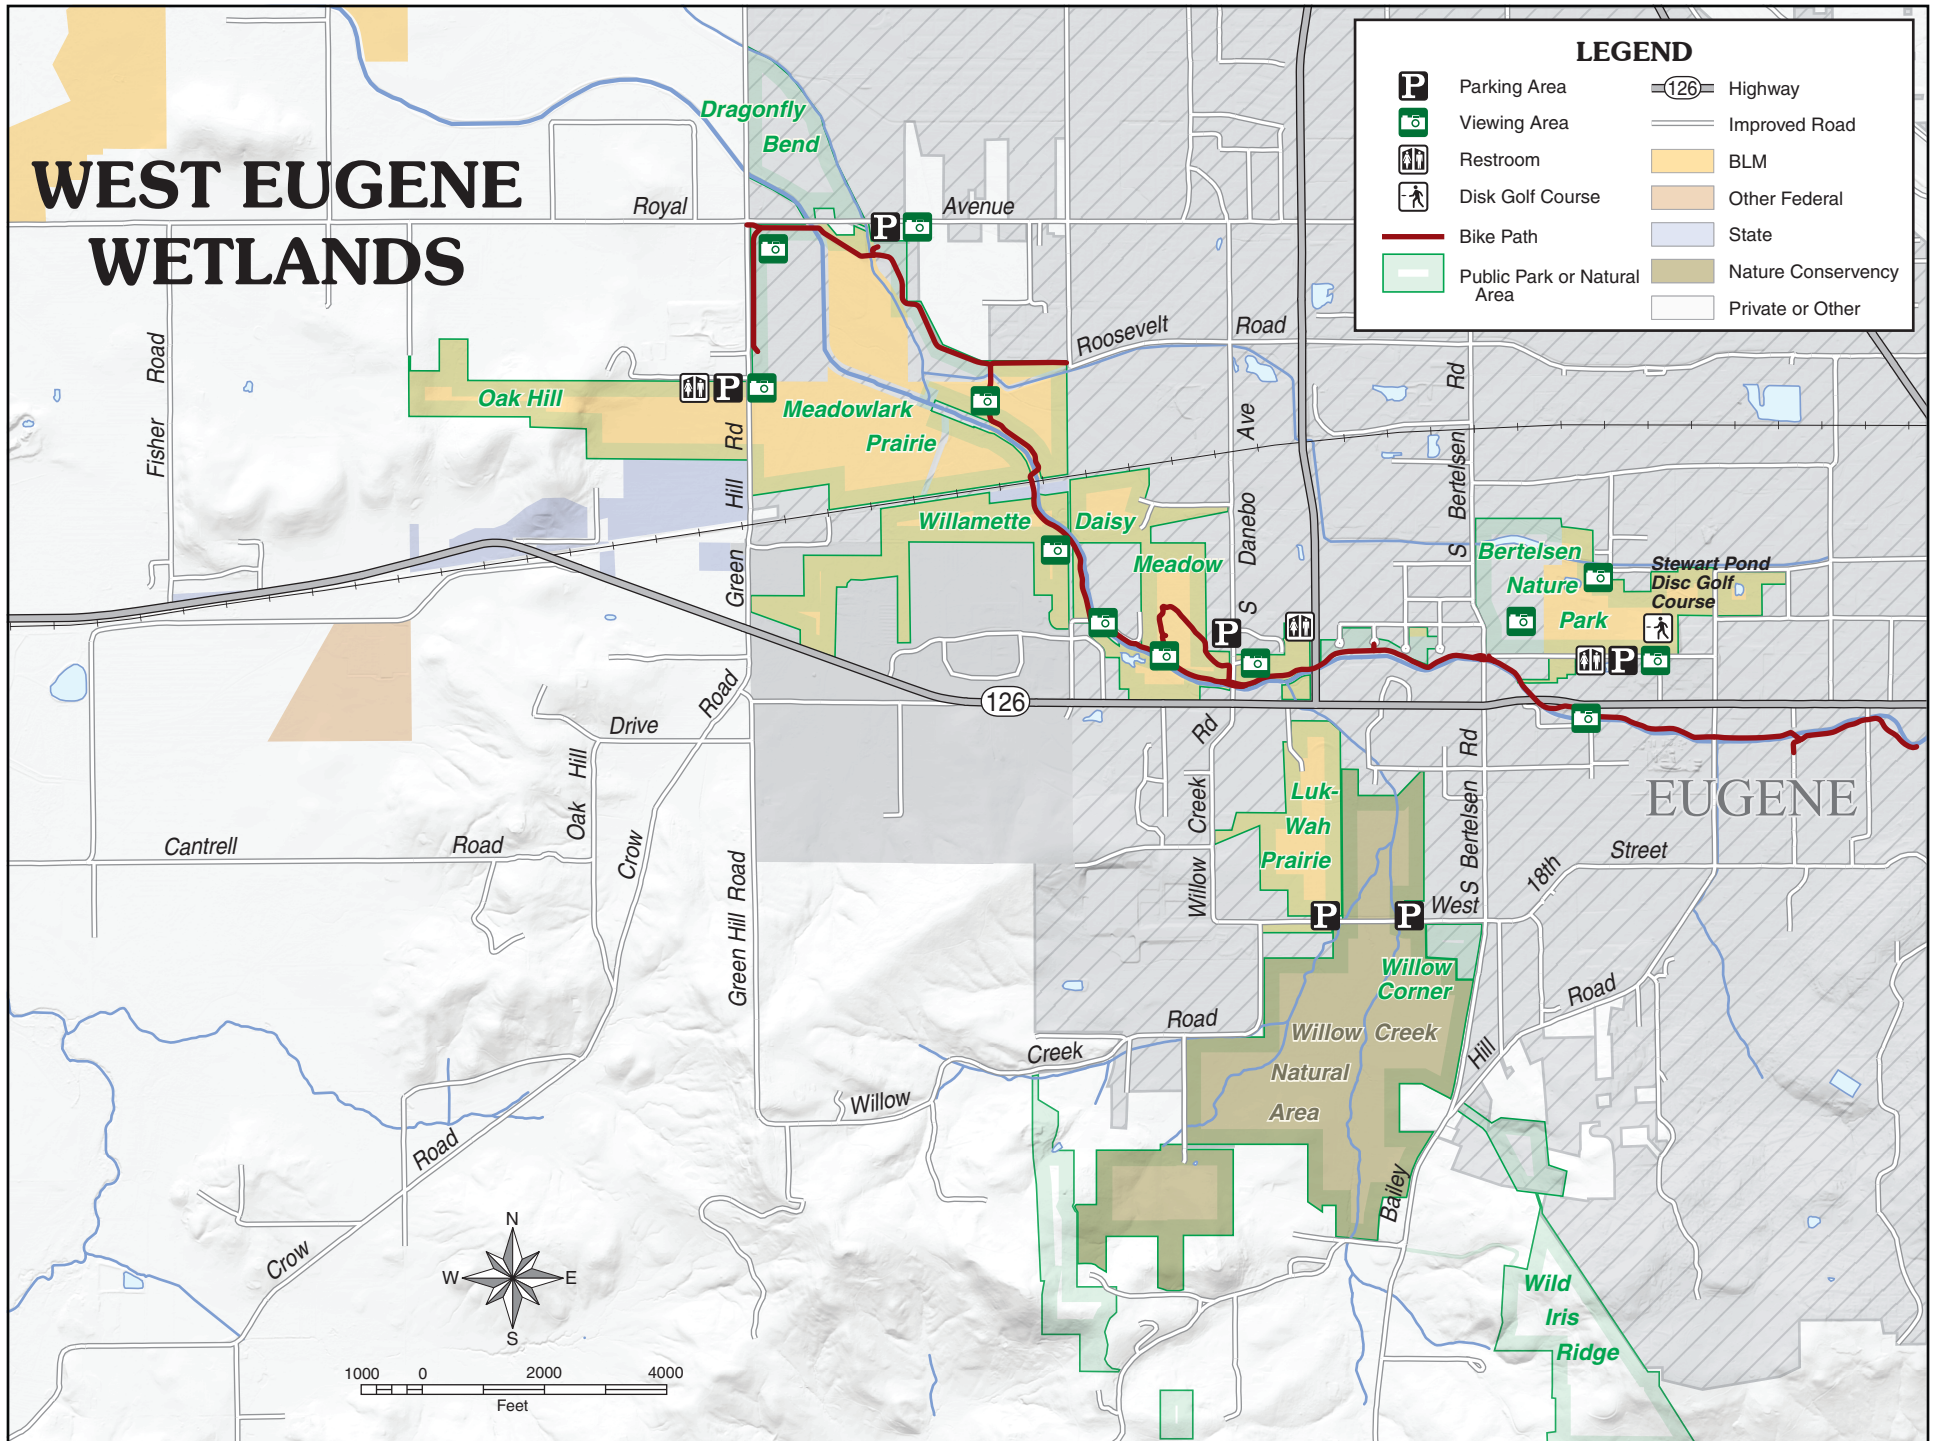

WEST EUGENE WETLANDS

LEGEND

	Parking Area		Highway
	Viewing Area		Improved Road
	Restroom		BLM
	Disk Golf Course		Other Federal
	Bike Path		State
	Public Park or Natural Area		Nature Conservancy
			Private or Other