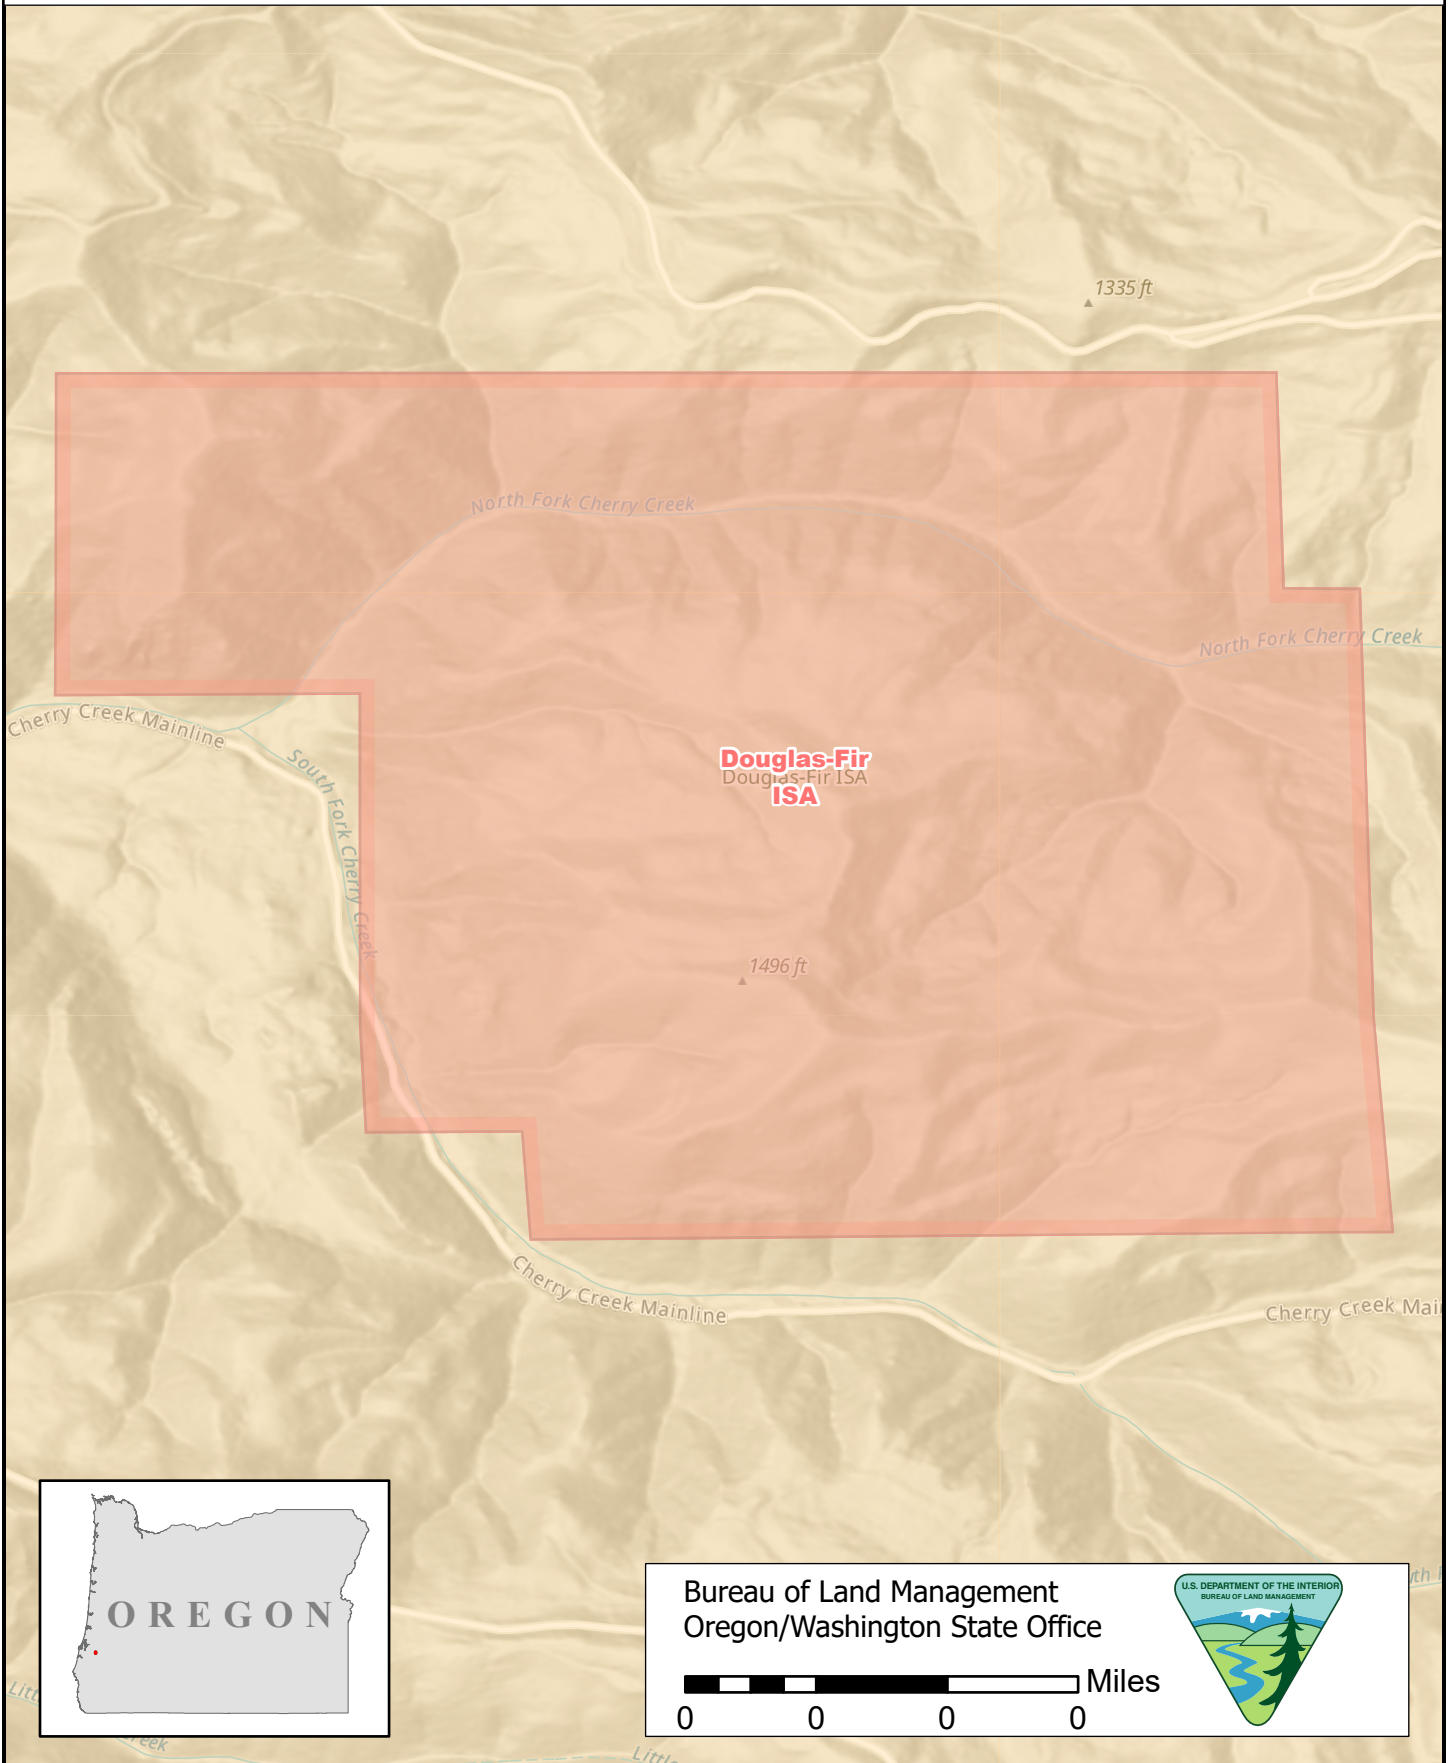

Douglas-Fir ISA

Bureau of Land Management
Oregon/Washington State Office

0 0 0 0 Miles

The logo for the Bureau of Land Management, U.S. Department of the Interior, featuring a mountain, river, and tree.