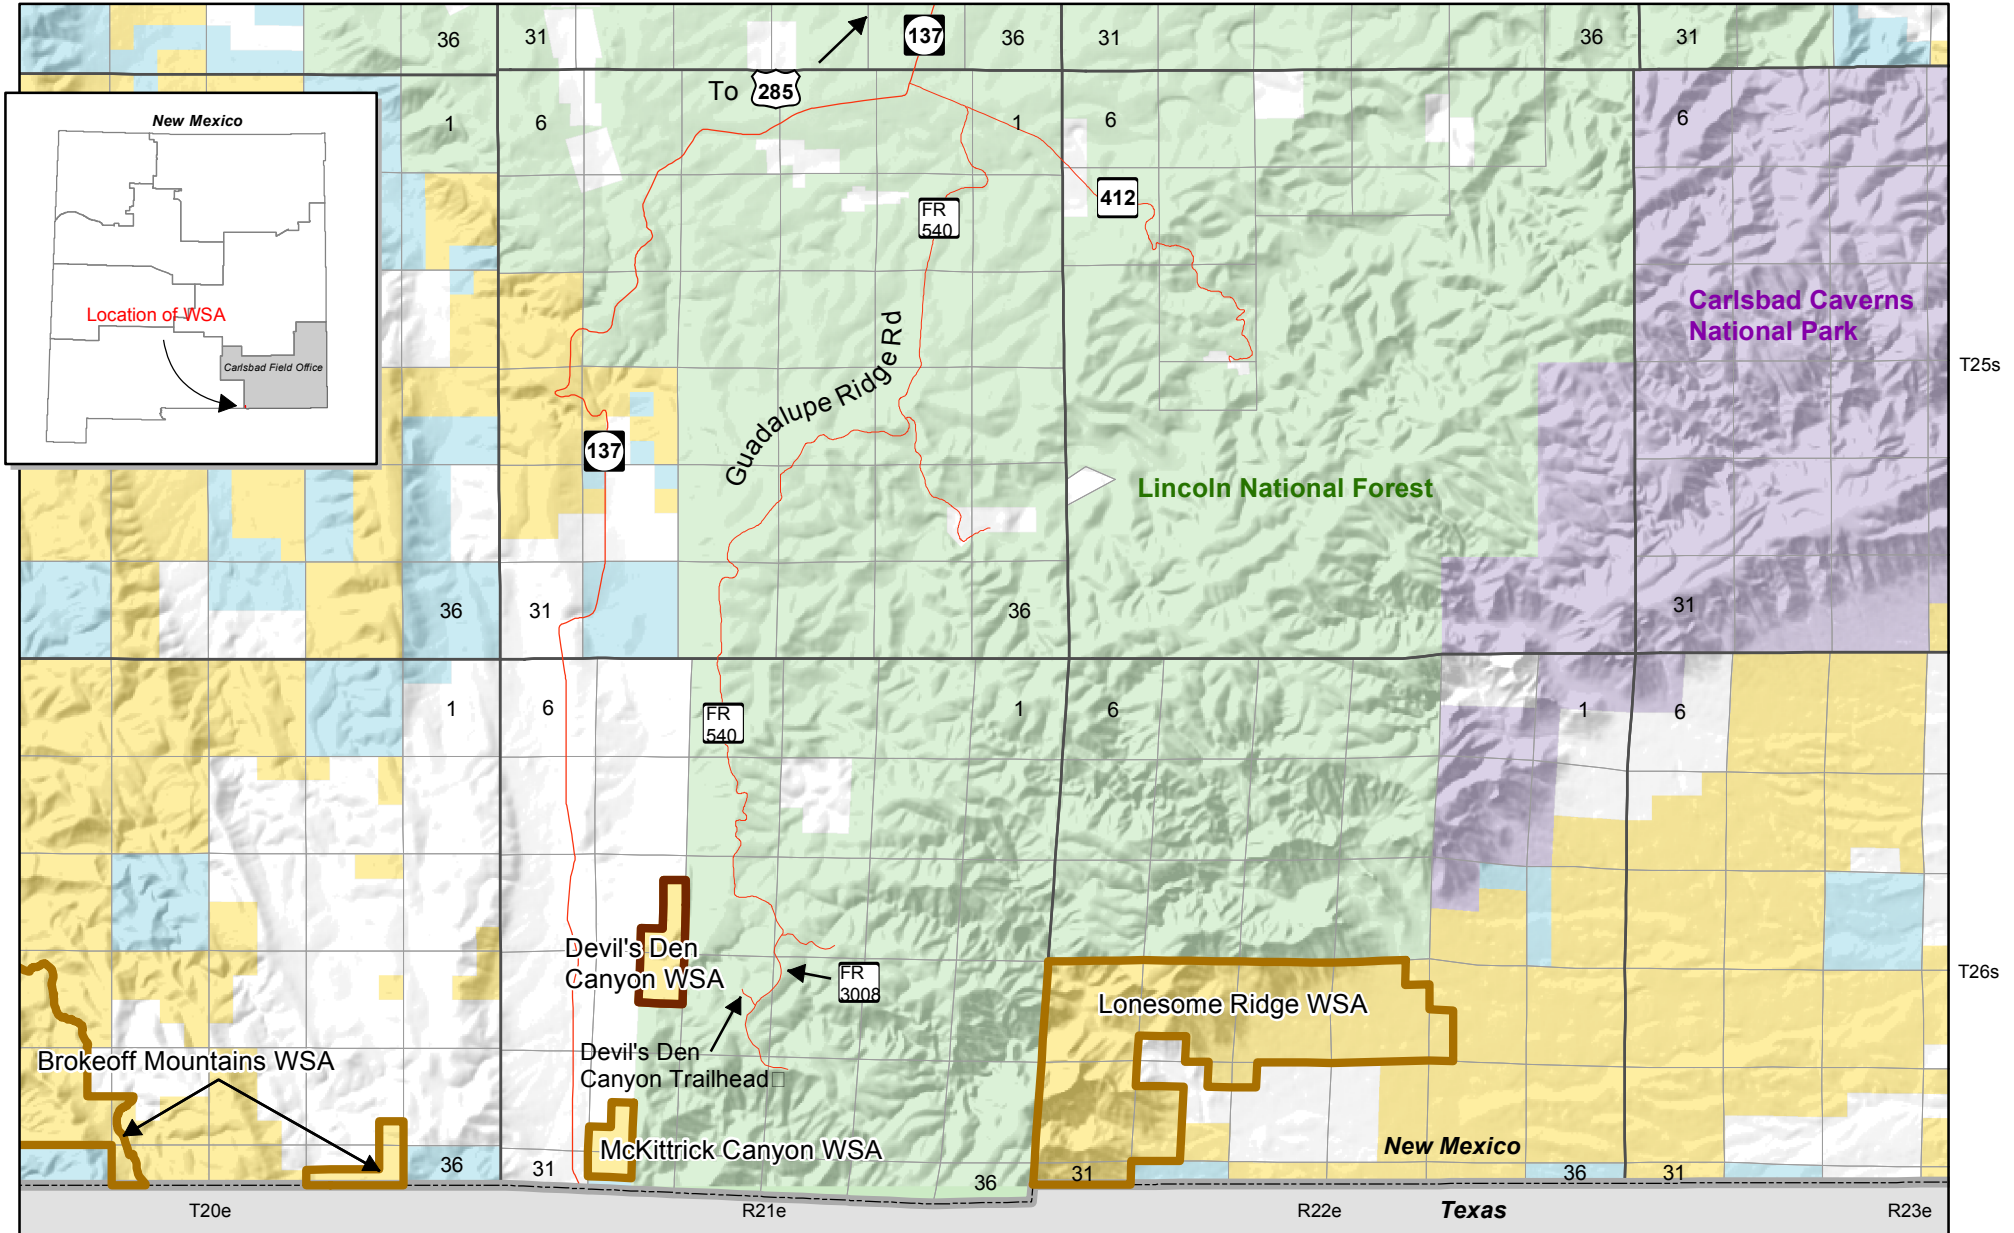

Devil's Den Canyon Wilderness Study Area

- Bureau of Land Management
- Forest Service
- National Park Service
- Private
- State

- State Highway
- Forest Road / County Road

No warranty is made by the Bureau of Land Management as to the accuracy, reliability, or completeness of these data for individual use or aggregate use with other data, or for purposes not intended by BLM. Spatial information may not meet National Map Accuracy Standards. This information may be updated without notification.

Produced by the BLM New Mexico State Office Geographic Sciences Team
Santa Fe, New Mexico