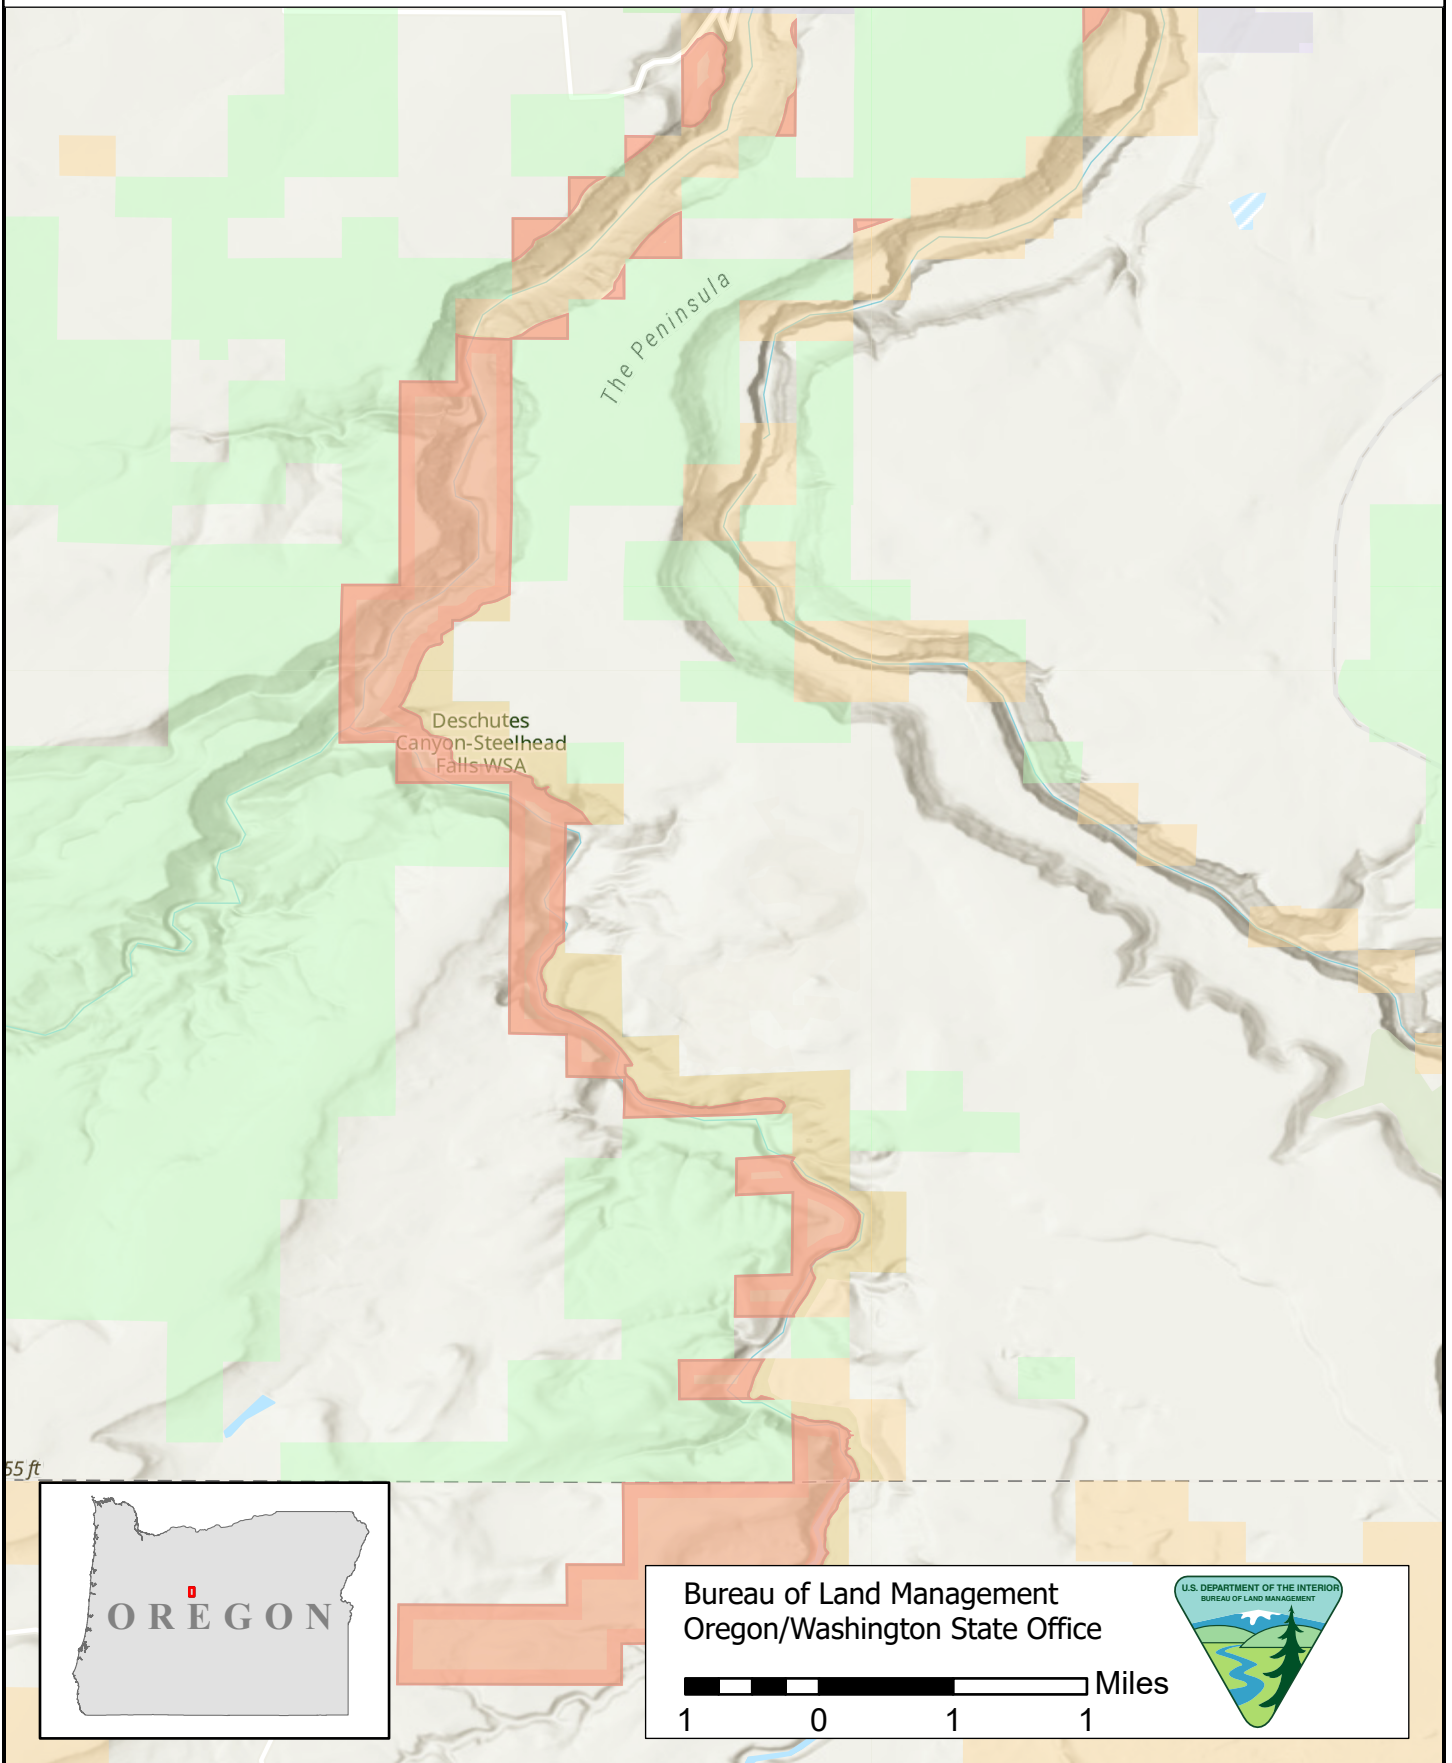

Deschutes Canyon-Steelhead Falls WSA

OREGON

Bureau of Land Management
Oregon/Washington State Office

1 0 1 1 Miles