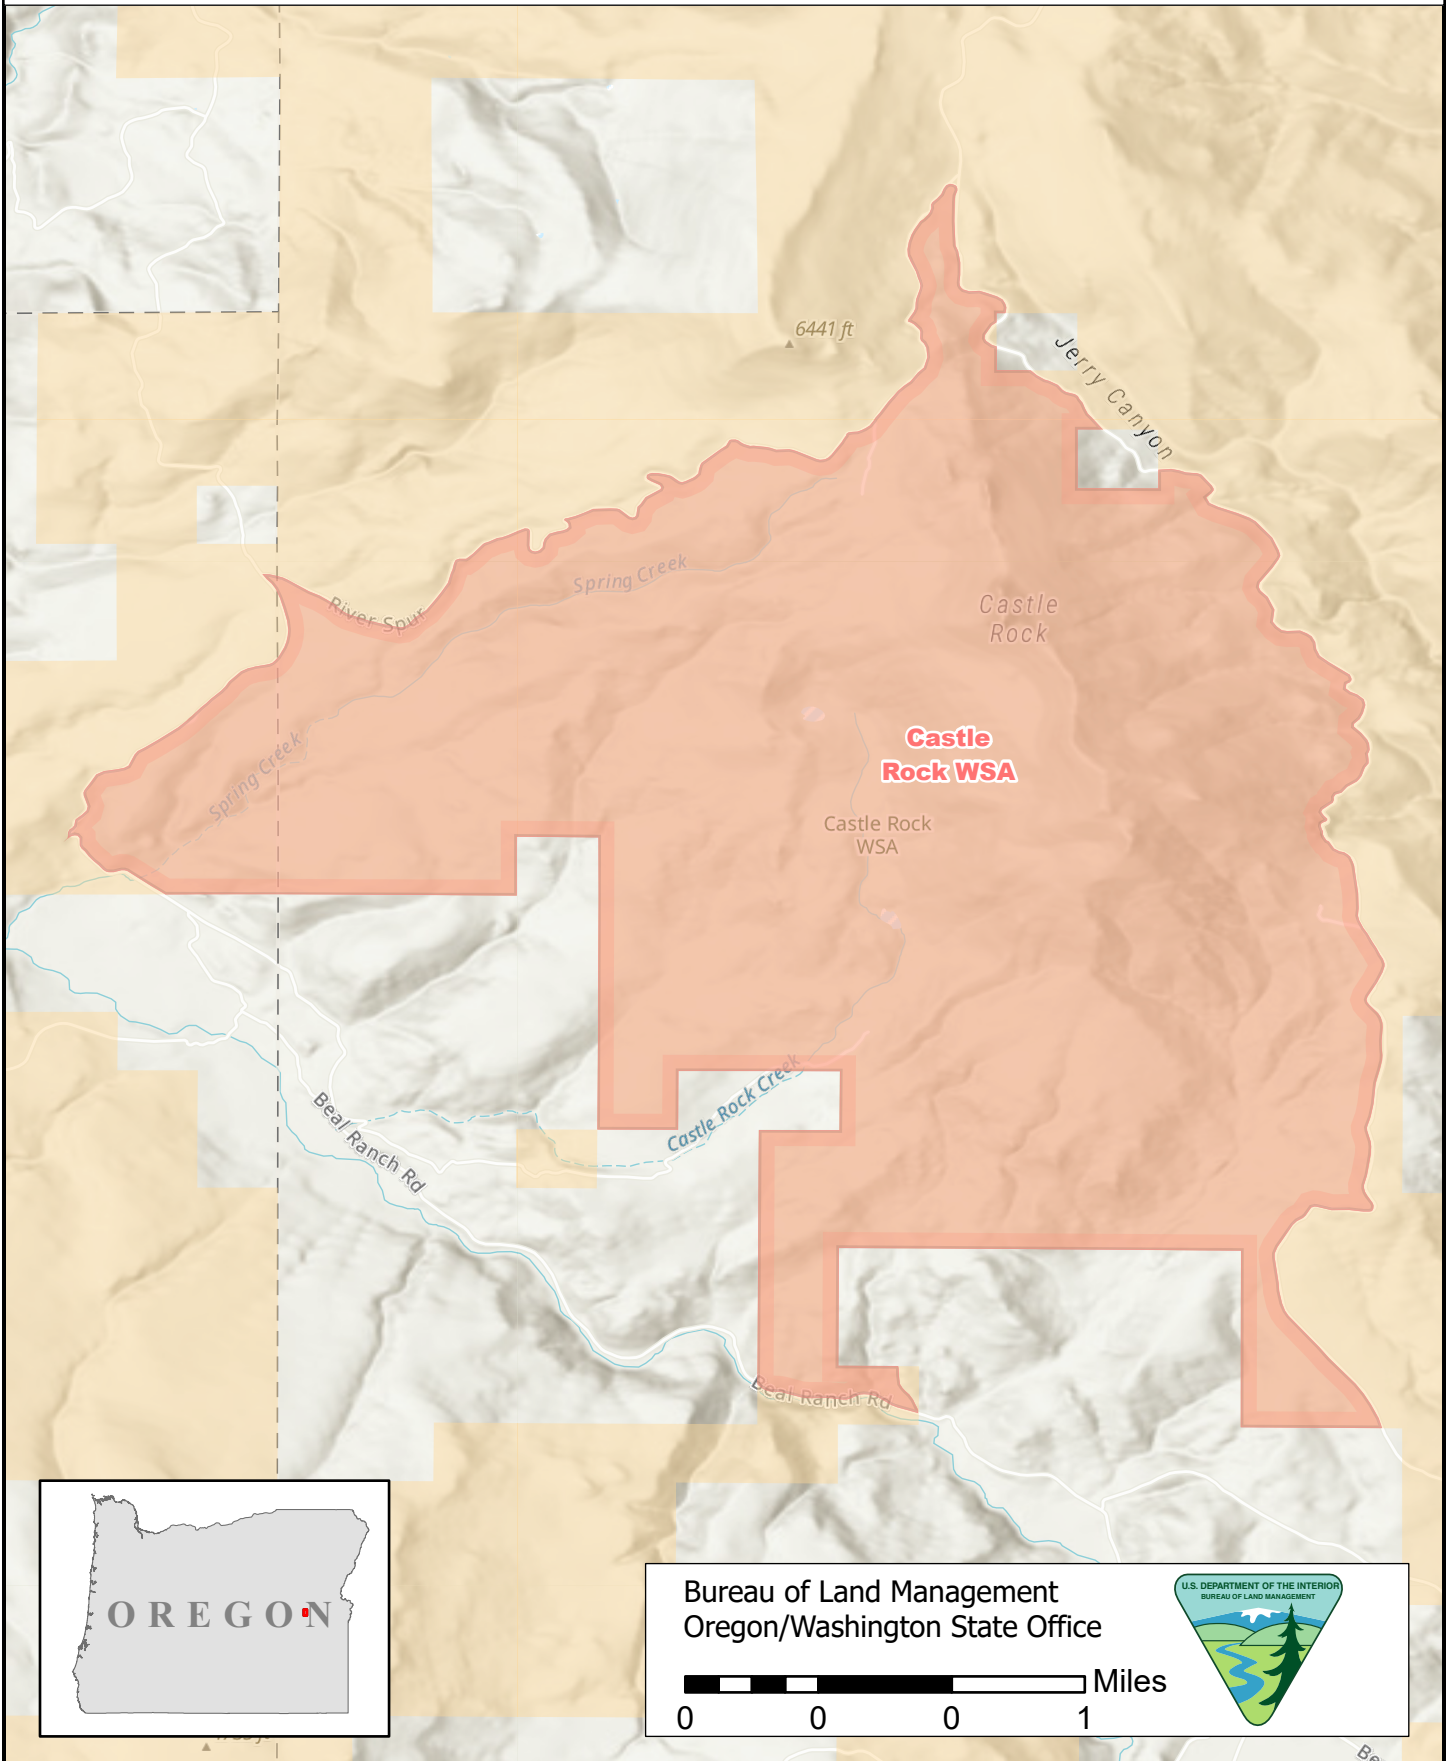

Castle Rock WSA

Bureau of Land Management
Oregon/Washington State Office

0 0 0 1 Miles

U.S. DEPARTMENT OF THE INTERIOR
BUREAU OF LAND MANAGEMENT