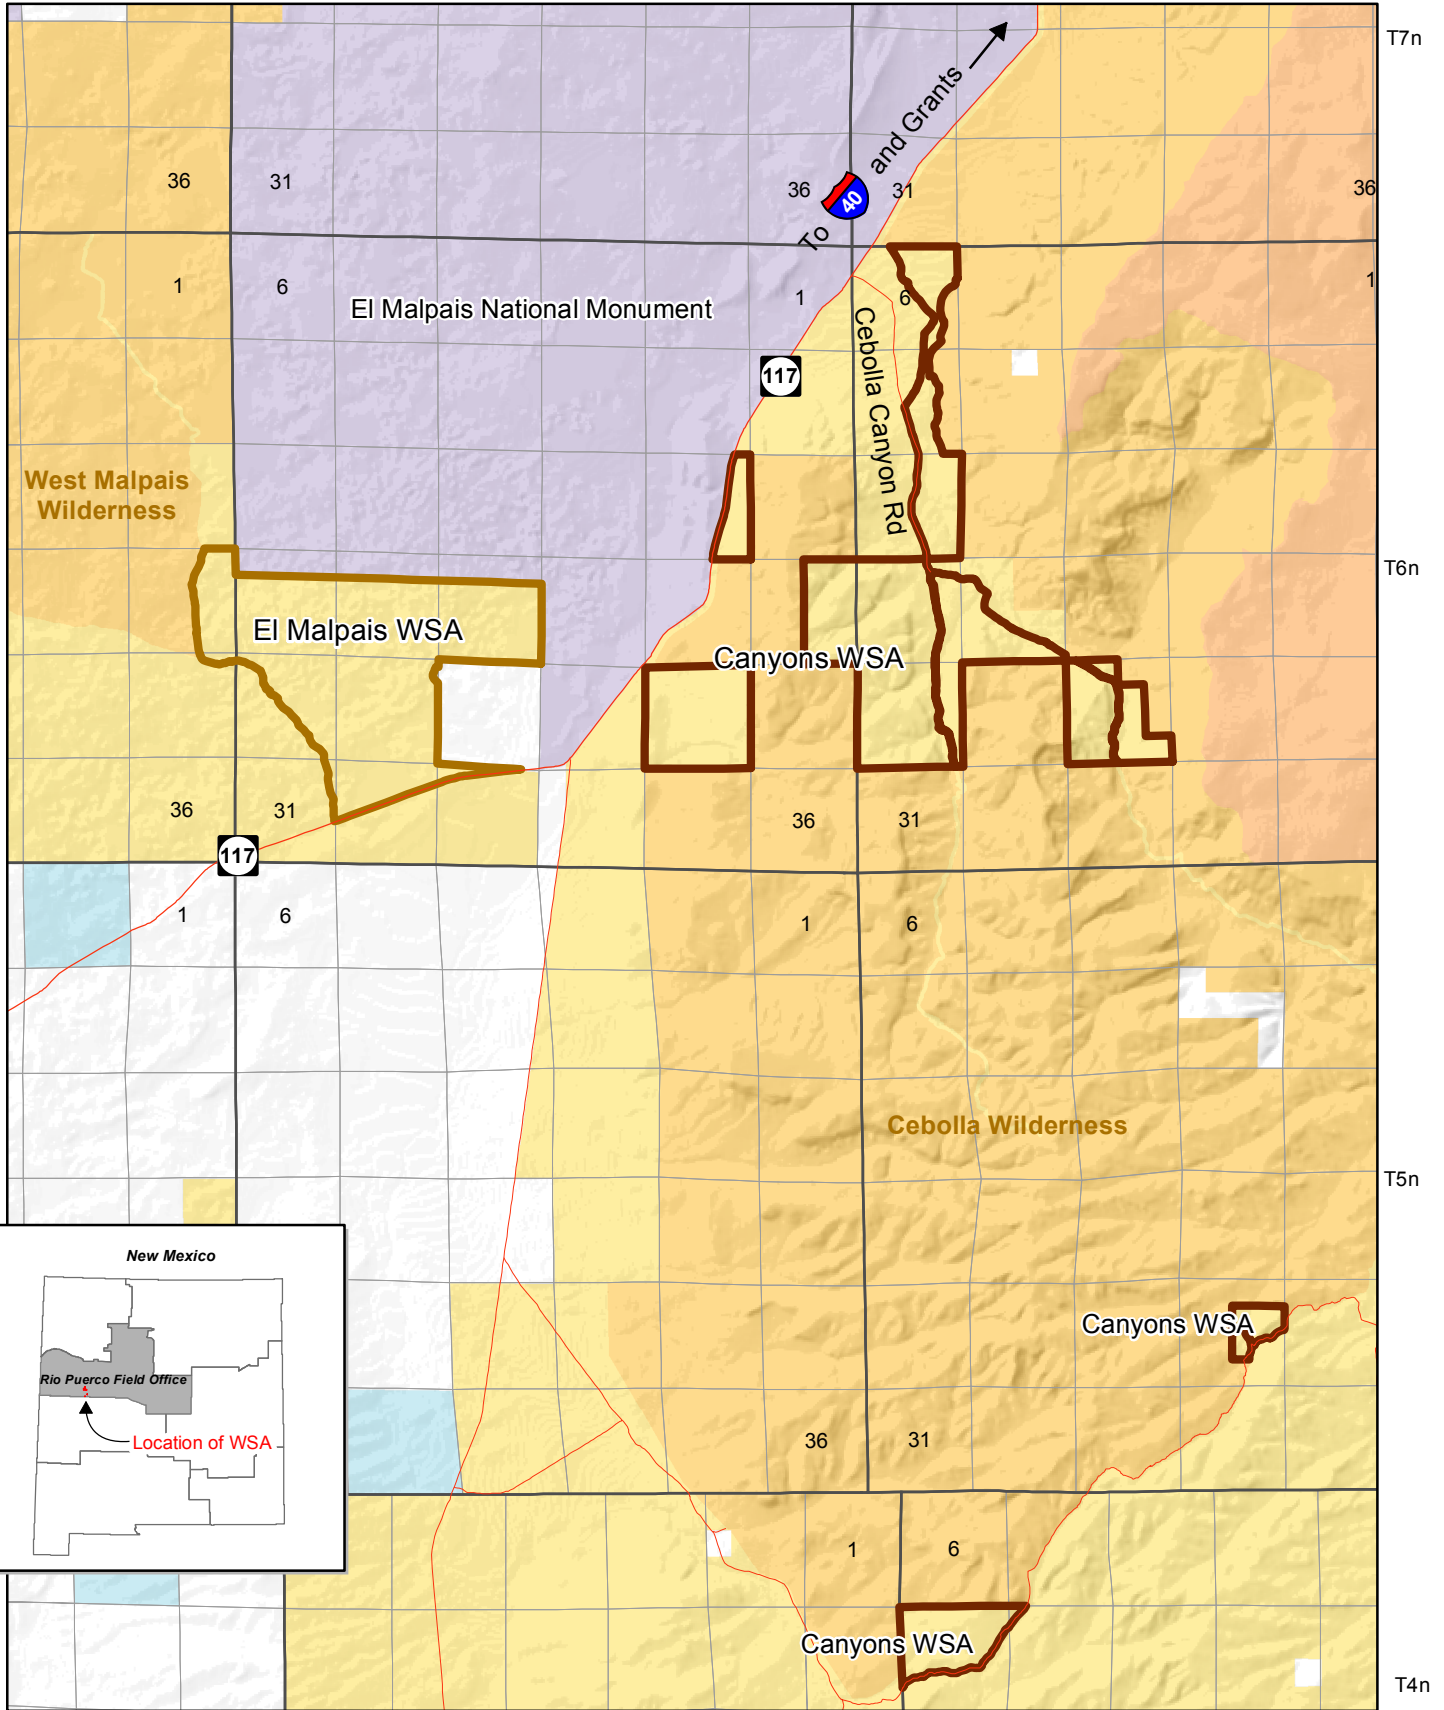

Canyons Wilderness Study Area

- Canyons WSA
- Other WSA
- BLM Wilderness
- Bureau of Land Management
- National Park Service
- Private
- State
- Tribal
- State Highway
- BLM Road / Unmarked 2WD-4WD Road

Produced by the BLM New Mexico State Office Geographic Sciences Team Santa Fe, New Mexico