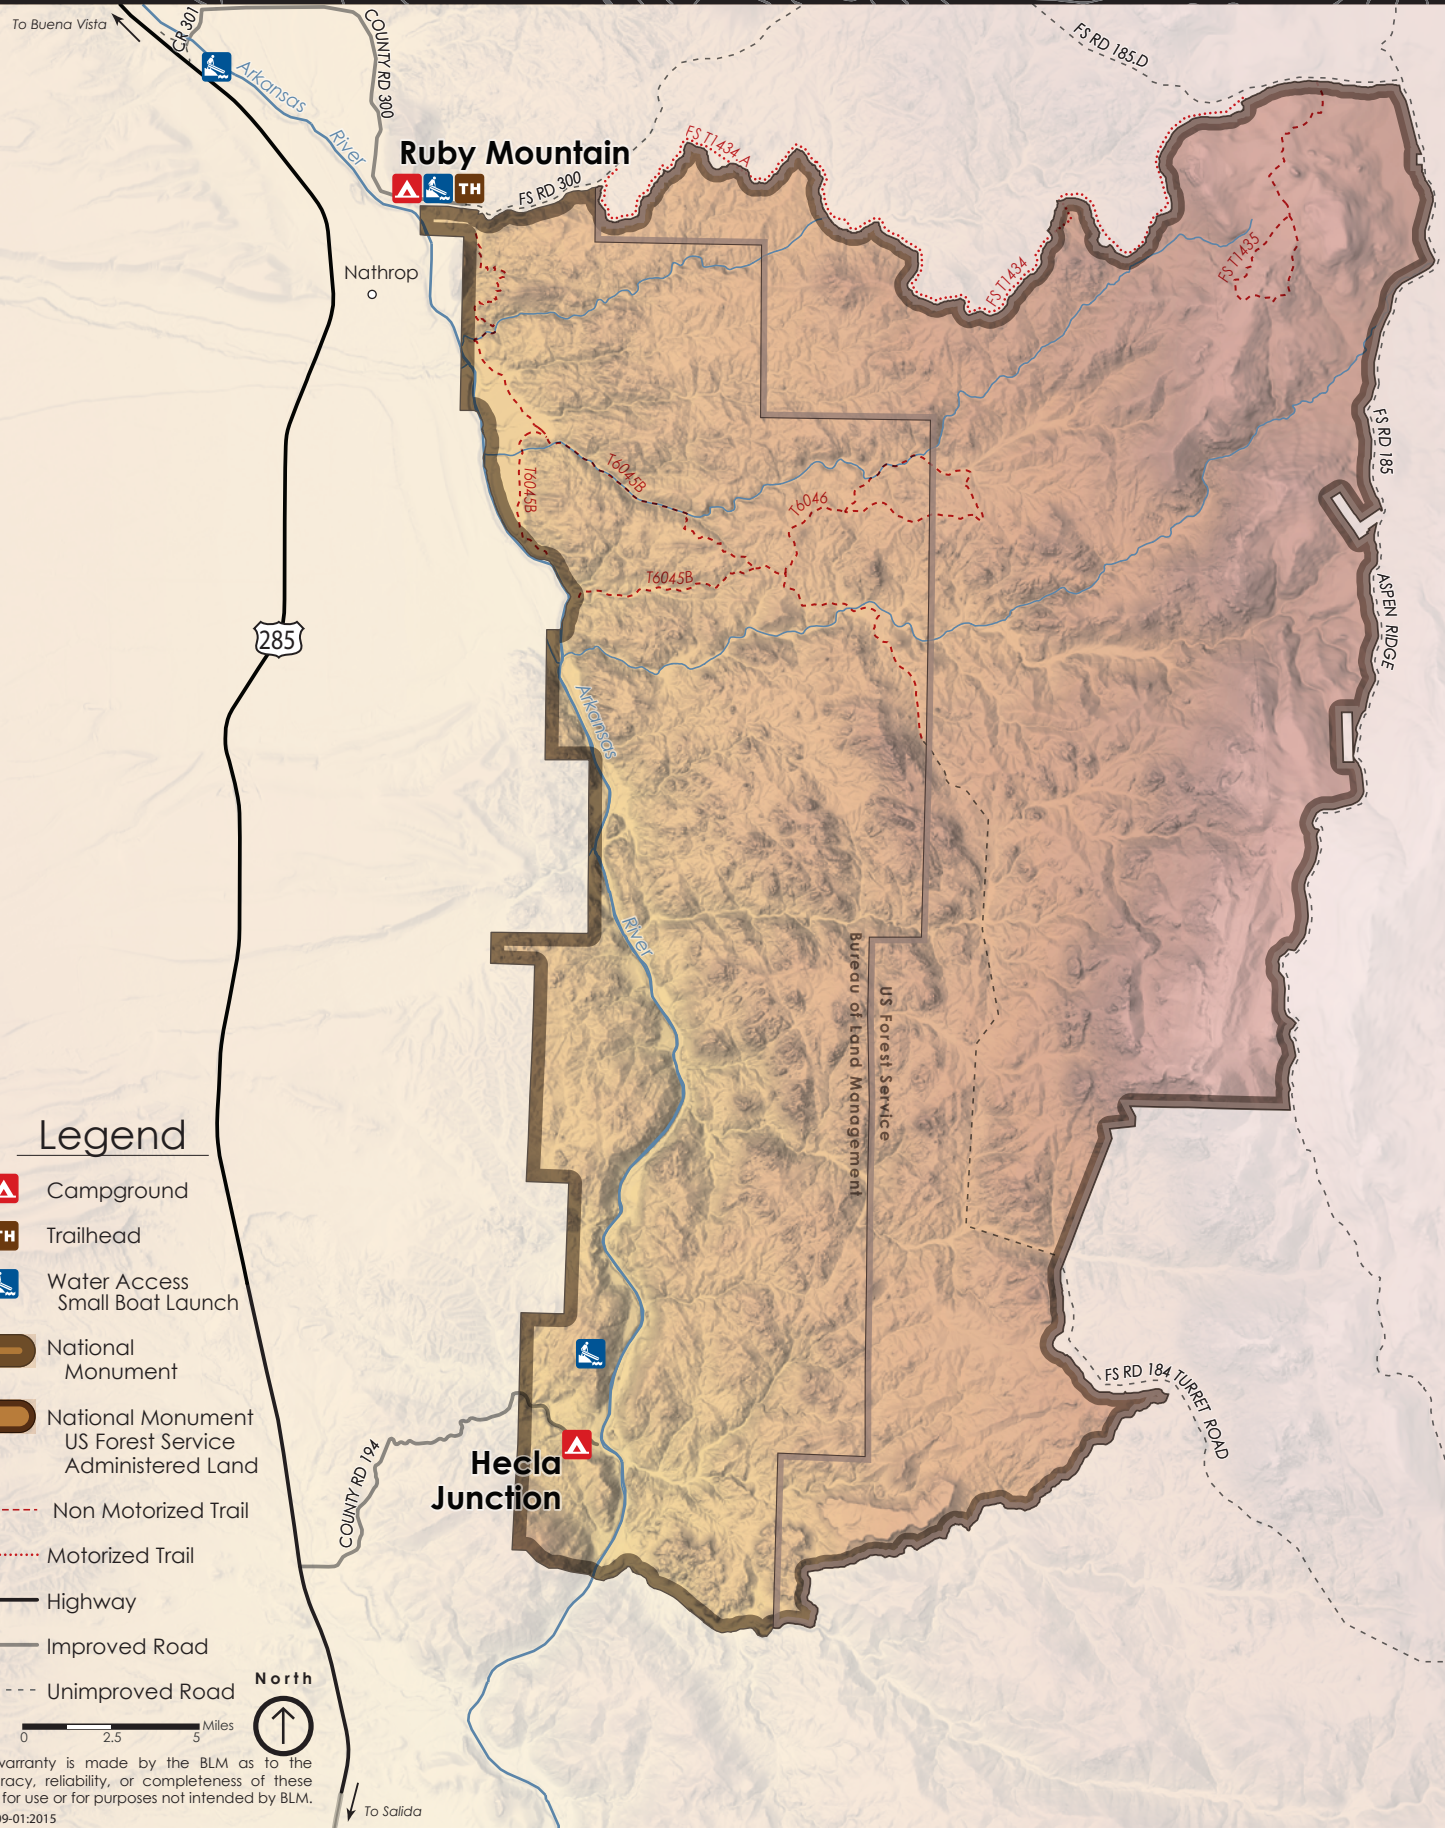

Browns Canyon National Monument

Legend

- Campground
- Trailhead
- Water Access
Small Boat Launch
- National Monument
- National Monument
US Forest Service Administered Land
- Non Motorized Trail
- Motorized Trail
- Highway
- Improved Road
- Unimproved Road

No warranty is made by the BLM as to the accuracy, reliability, or completeness of these data for use or for purposes not intended by BLM. M14-09-01:2015

To Salida