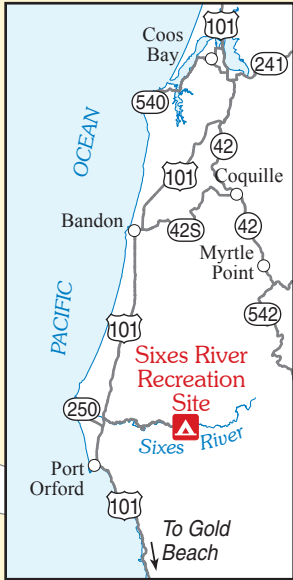

# SIXES RIVER CAMPGROUND

To Rec Site Entrance  
←

## LEGEND

-  Campsite
-  Accessible Campsite
-  Accessible Restroom
-  RV Pad Campsite
-  Camp Host
-  Day Use Area
-  Gold Panning
-  Gate
-  BLM