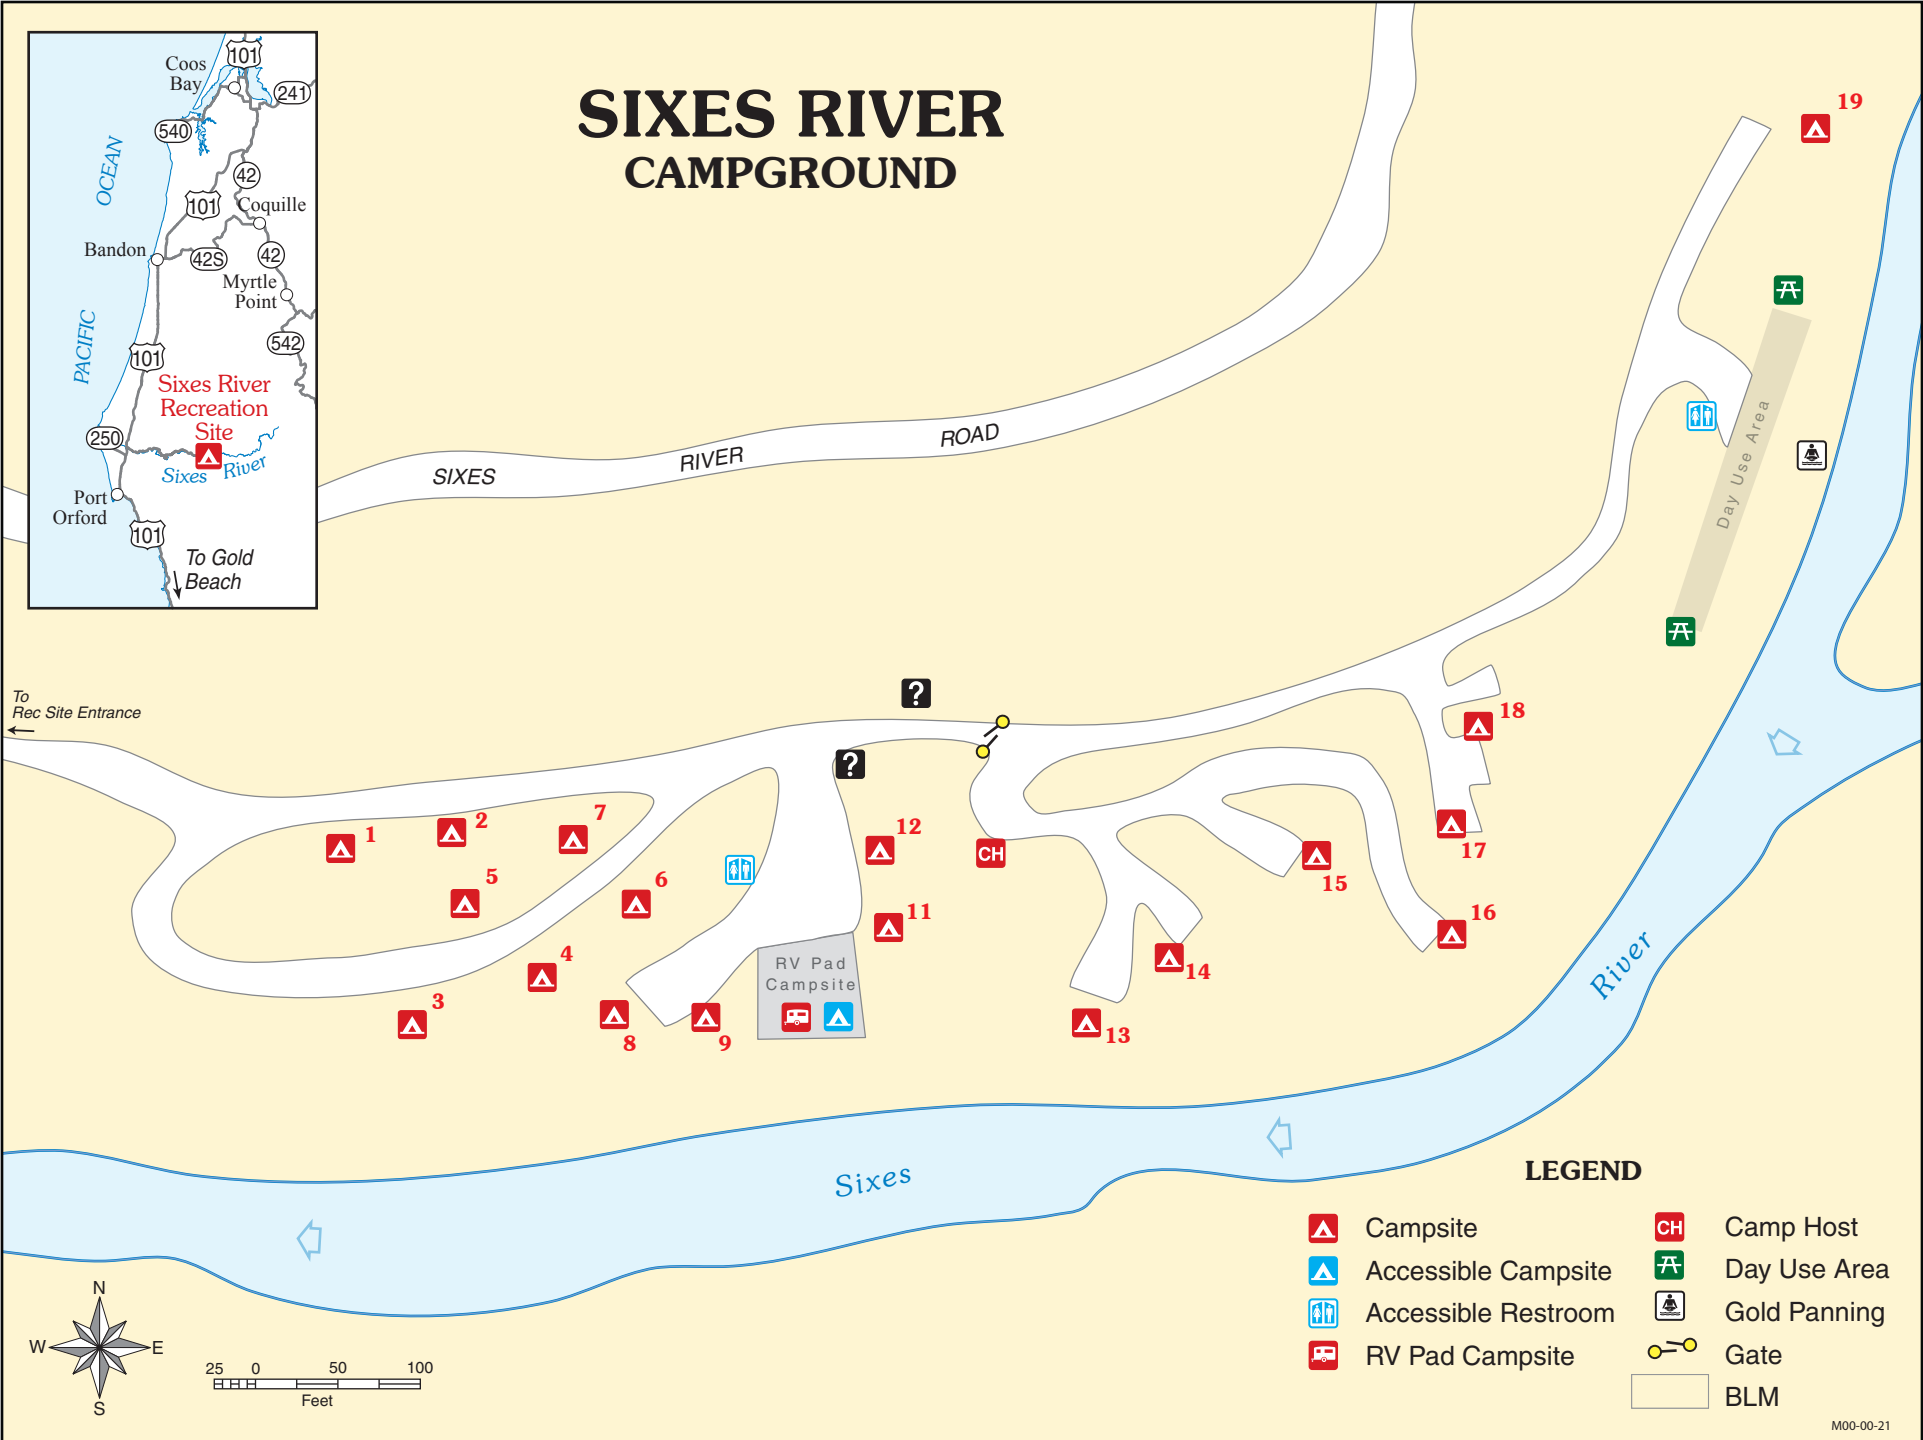

# SIXES RIVER CAMPGROUND

To Rec Site Entrance  
←

## LEGEND

-  Campsite
-  Accessible Campsite
-  Accessible Restroom
-  RV Pad Campsite
-  Camp Host
-  Day Use Area
-  Gold Panning
-  Gate
-  BLM