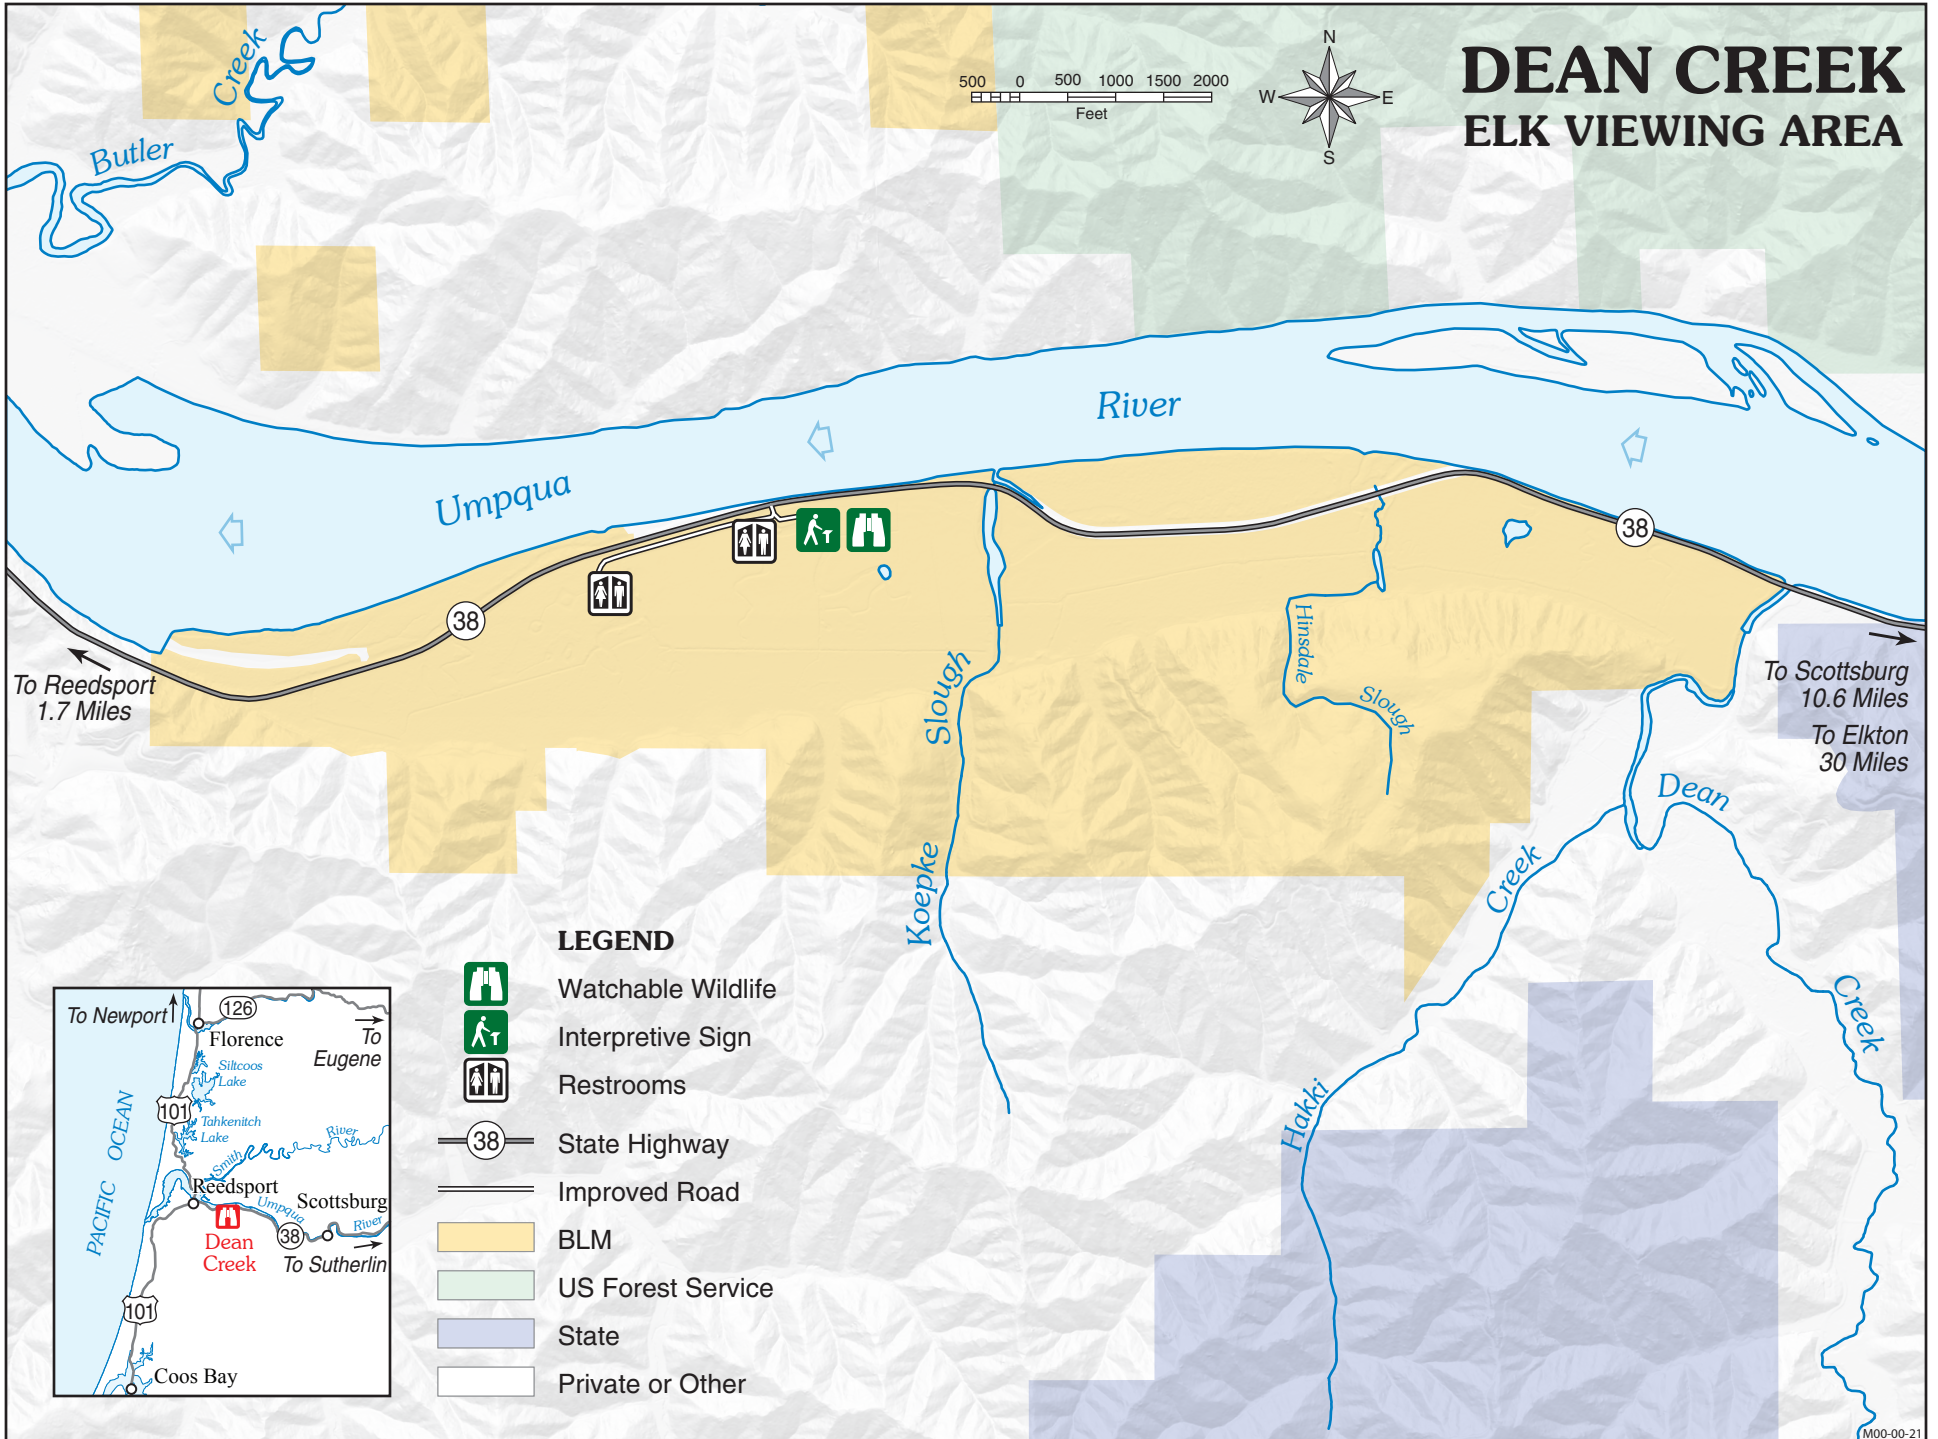

DEAN CREEK ELK VIEWING AREA

- LEGEND**
- Watchable Wildlife
 - Interpretive Sign
 - Restrooms
 - State Highway
 - Improved Road
 - BLM
 - US Forest Service
 - State
 - Private or Other