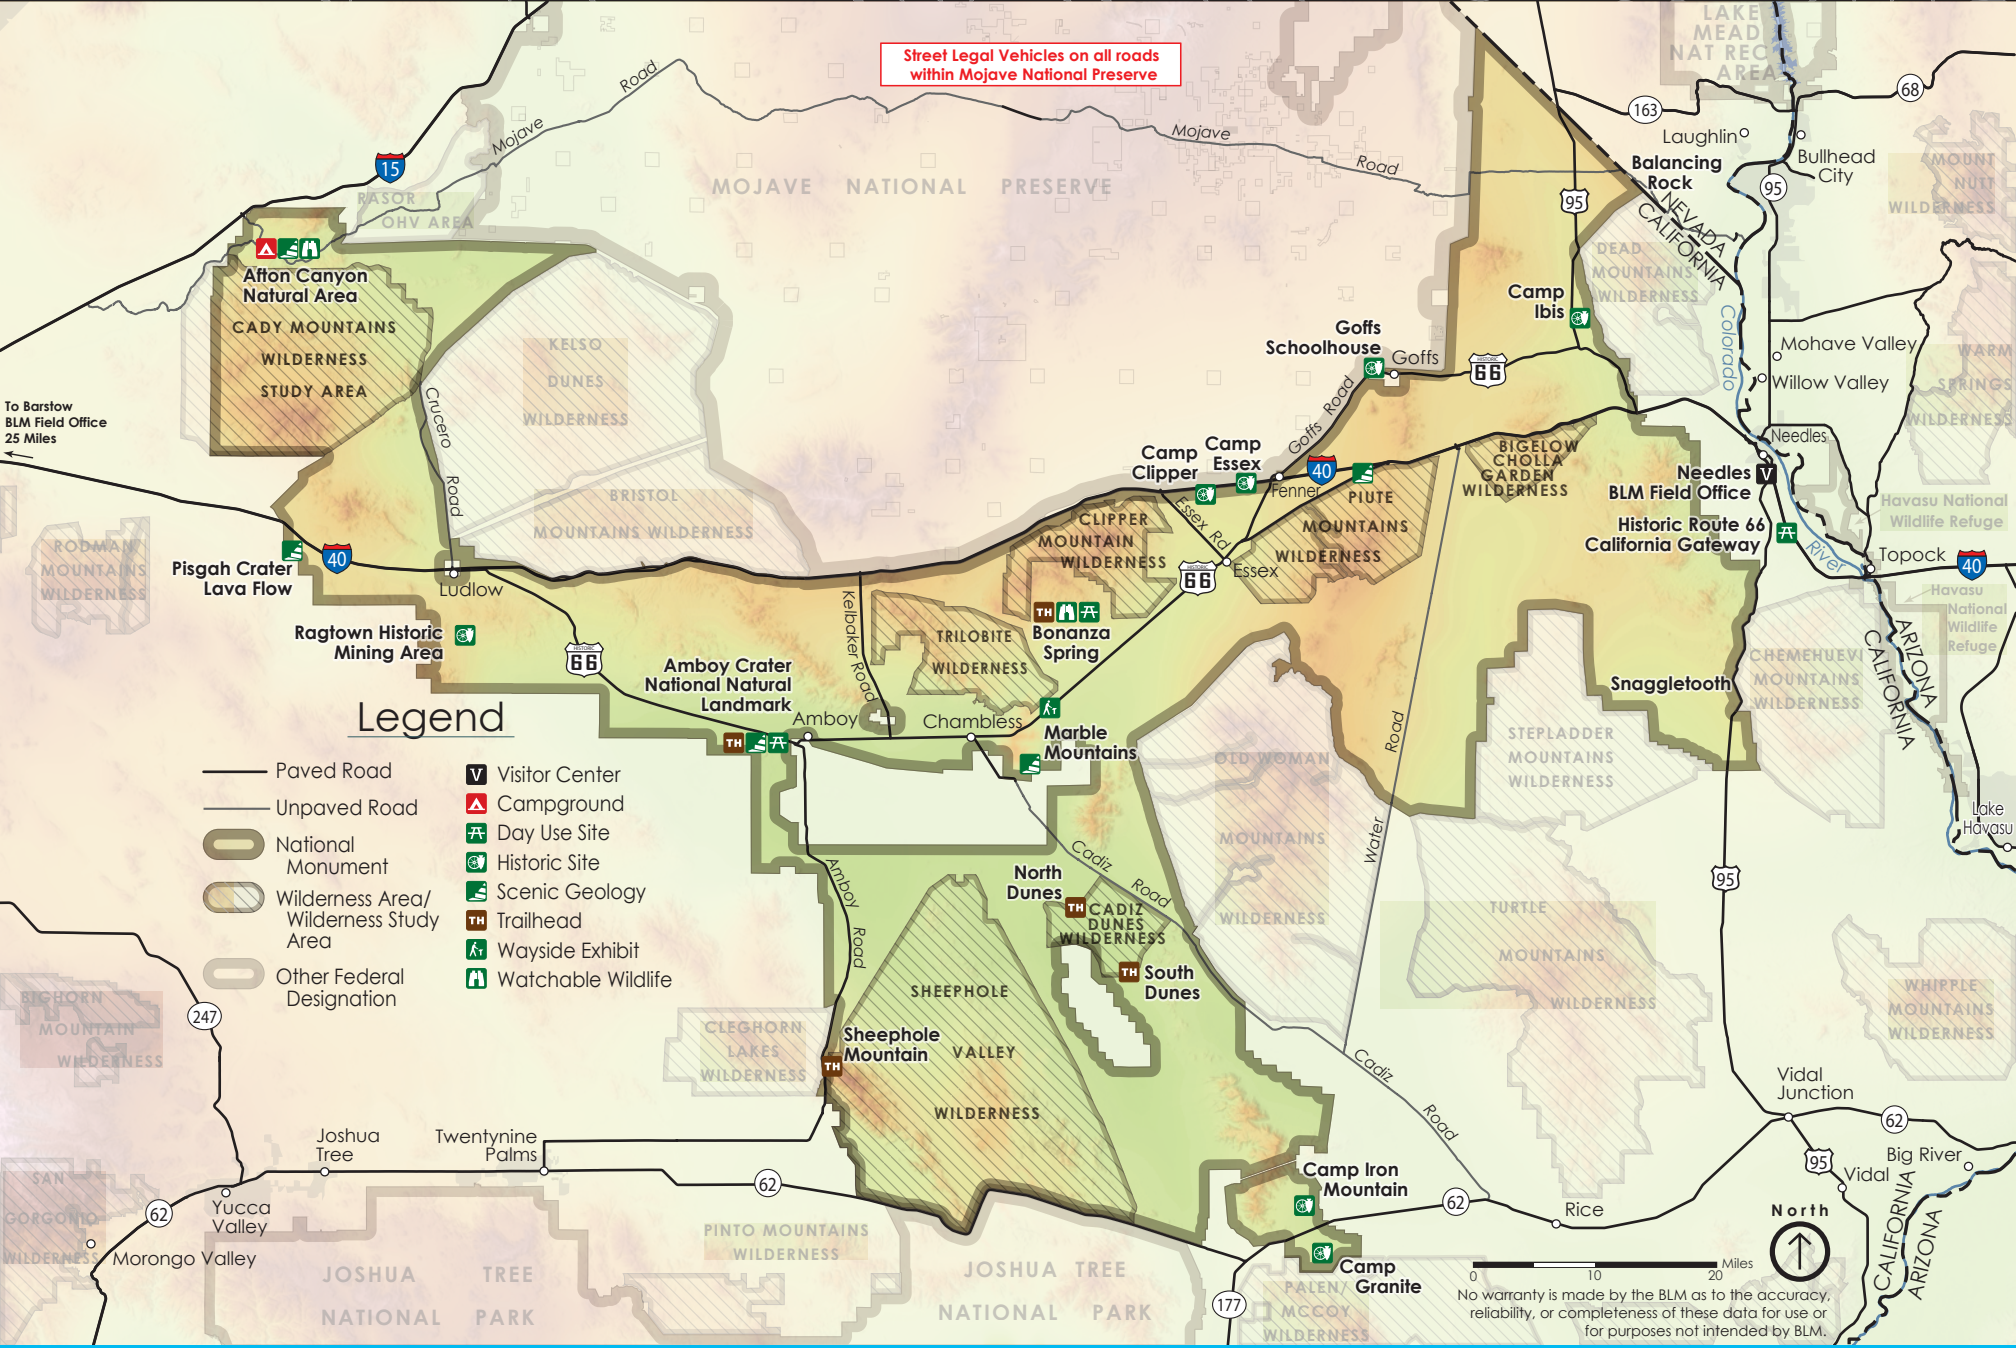

Mojave Trails National Monument

Street Legal Vehicles on all roads within Mojave National Preserve

Legend

- Paved Road
- Unpaved Road
- National Monument
- Wilderness Area/ Wilderness Study Area
- Other Federal Designation
- Ⓥ Visitor Center
- ▲ Campground
- Ⓣ Day Use Site
- Ⓜ Historic Site
- Ⓜ Scenic Geology
- Ⓜ Trailhead
- Ⓜ Wayside Exhibit
- Ⓜ Watchable Wildlife

0 10 20 Miles
No warranty is made by the BLM as to the accuracy, reliability, or completeness of these data for use or for purposes not intended by BLM.