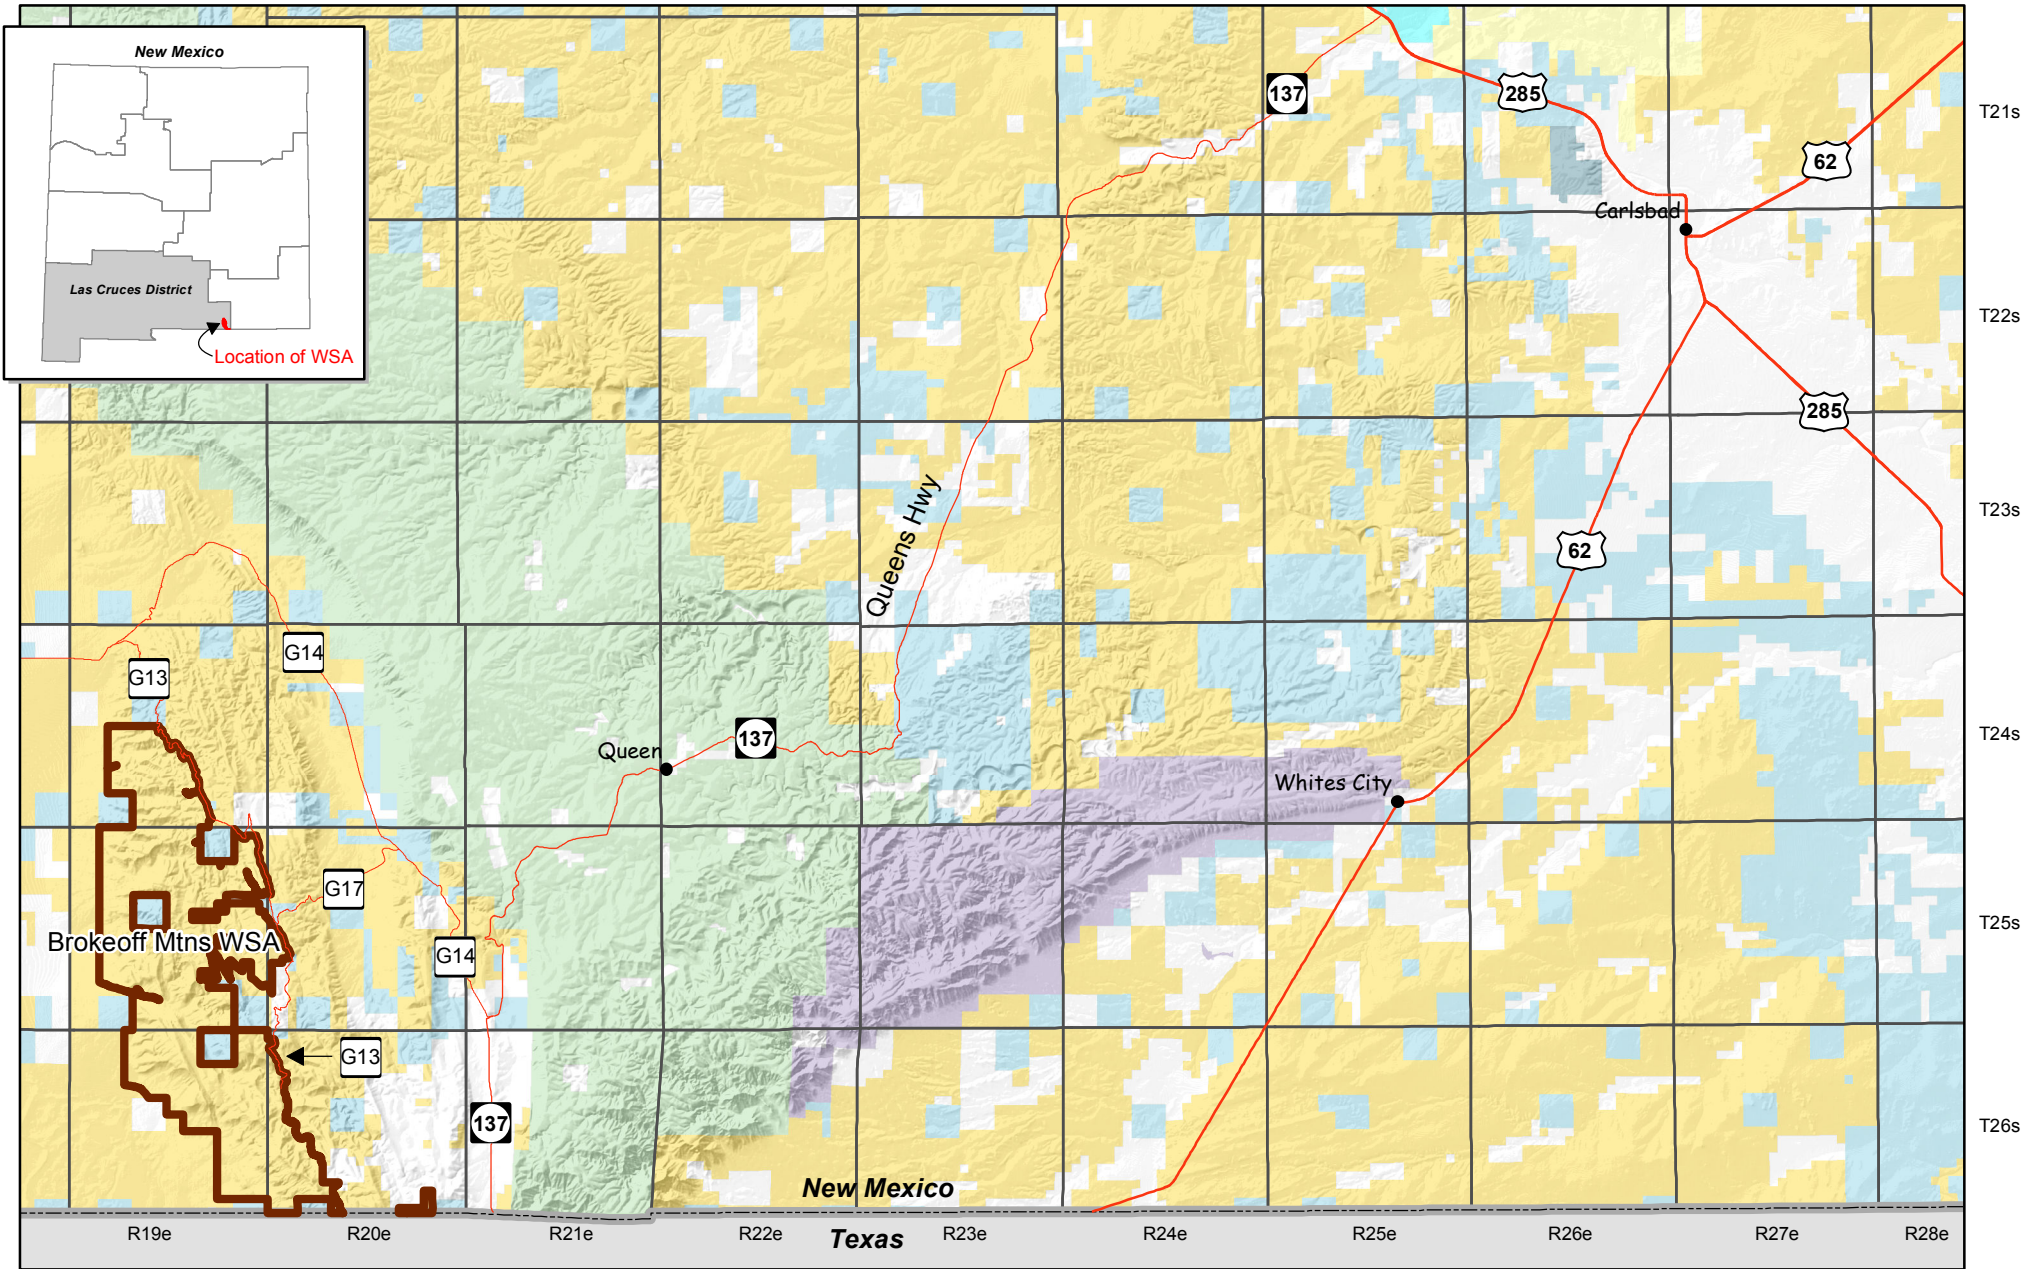

Brokeoff Mountains Wilderness Study Area

Brokeoff Mountains WSA

Bureau of Land Management

Bureau of Reclamation

Forest Service

National Park Service

Private

State

State Game & Fish

State Park

US Highway

State Highway

County Road

Produced by the BLM New Mexico State Office Geographic Sciences Team Santa Fe, New Mexico