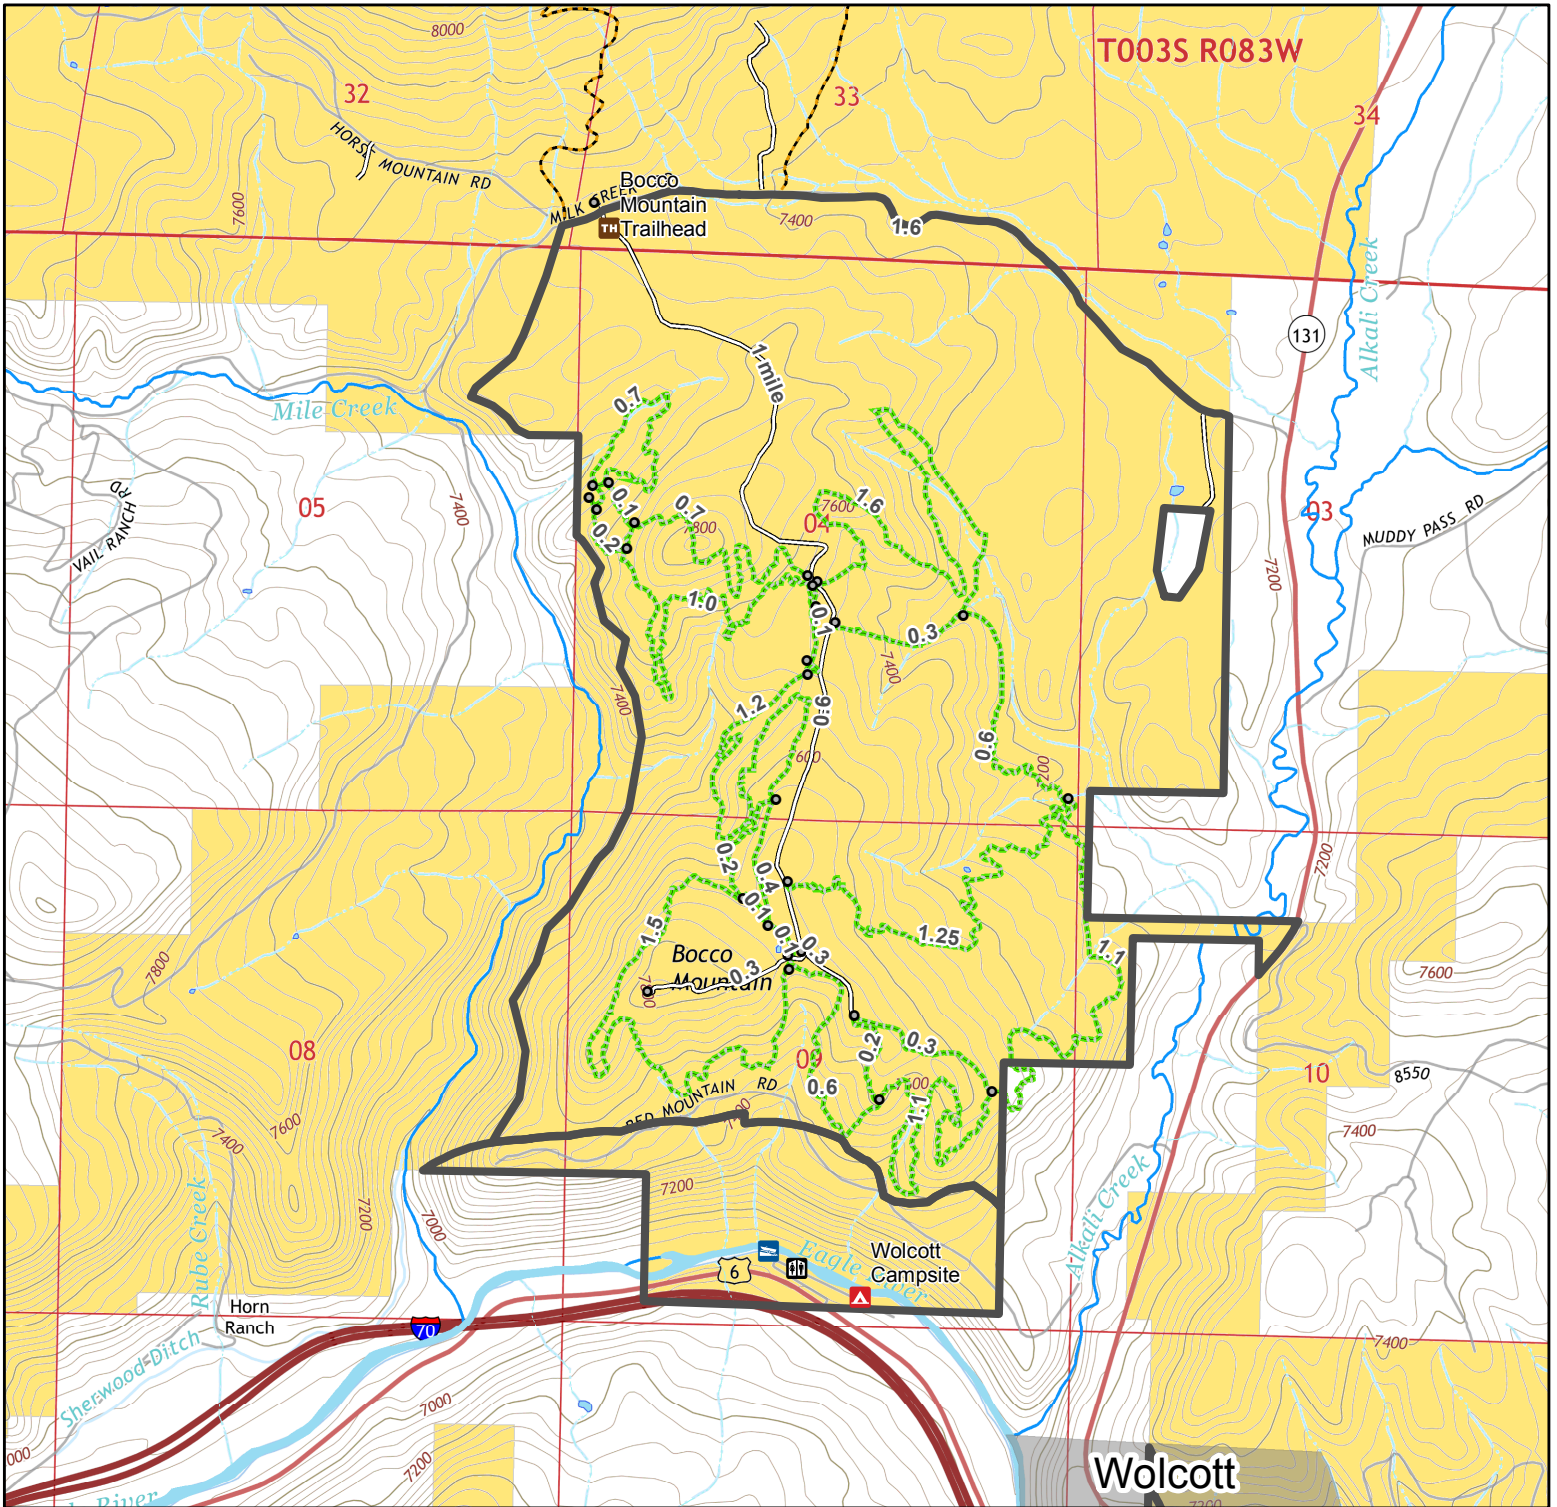

Bocco Mountain ERMA- Colorado River Valley Field Office

- | | | |
|-------------------------------------|-----------------------|---------------------------|
| BLM Routes | Boat Ramp | Bocco Mountain ERMA |
| Open to Bikes, Hikers, Equestrians | Campground | Bureau of Land Management |
| Motorcycle Single Track | Restroom | Private |
| Open to all Modes of Transportation | Trail Head | |
| | Mileage Intersections | |

No warranty is made by the Bureau of Land Management as to the accuracy, reliability, or completeness of these data for individual use or aggregate use with other data, or for the purposes not intended by the BLM. Spatial information may not meet National Map Accuracy Standards. This information may be updated without notification.