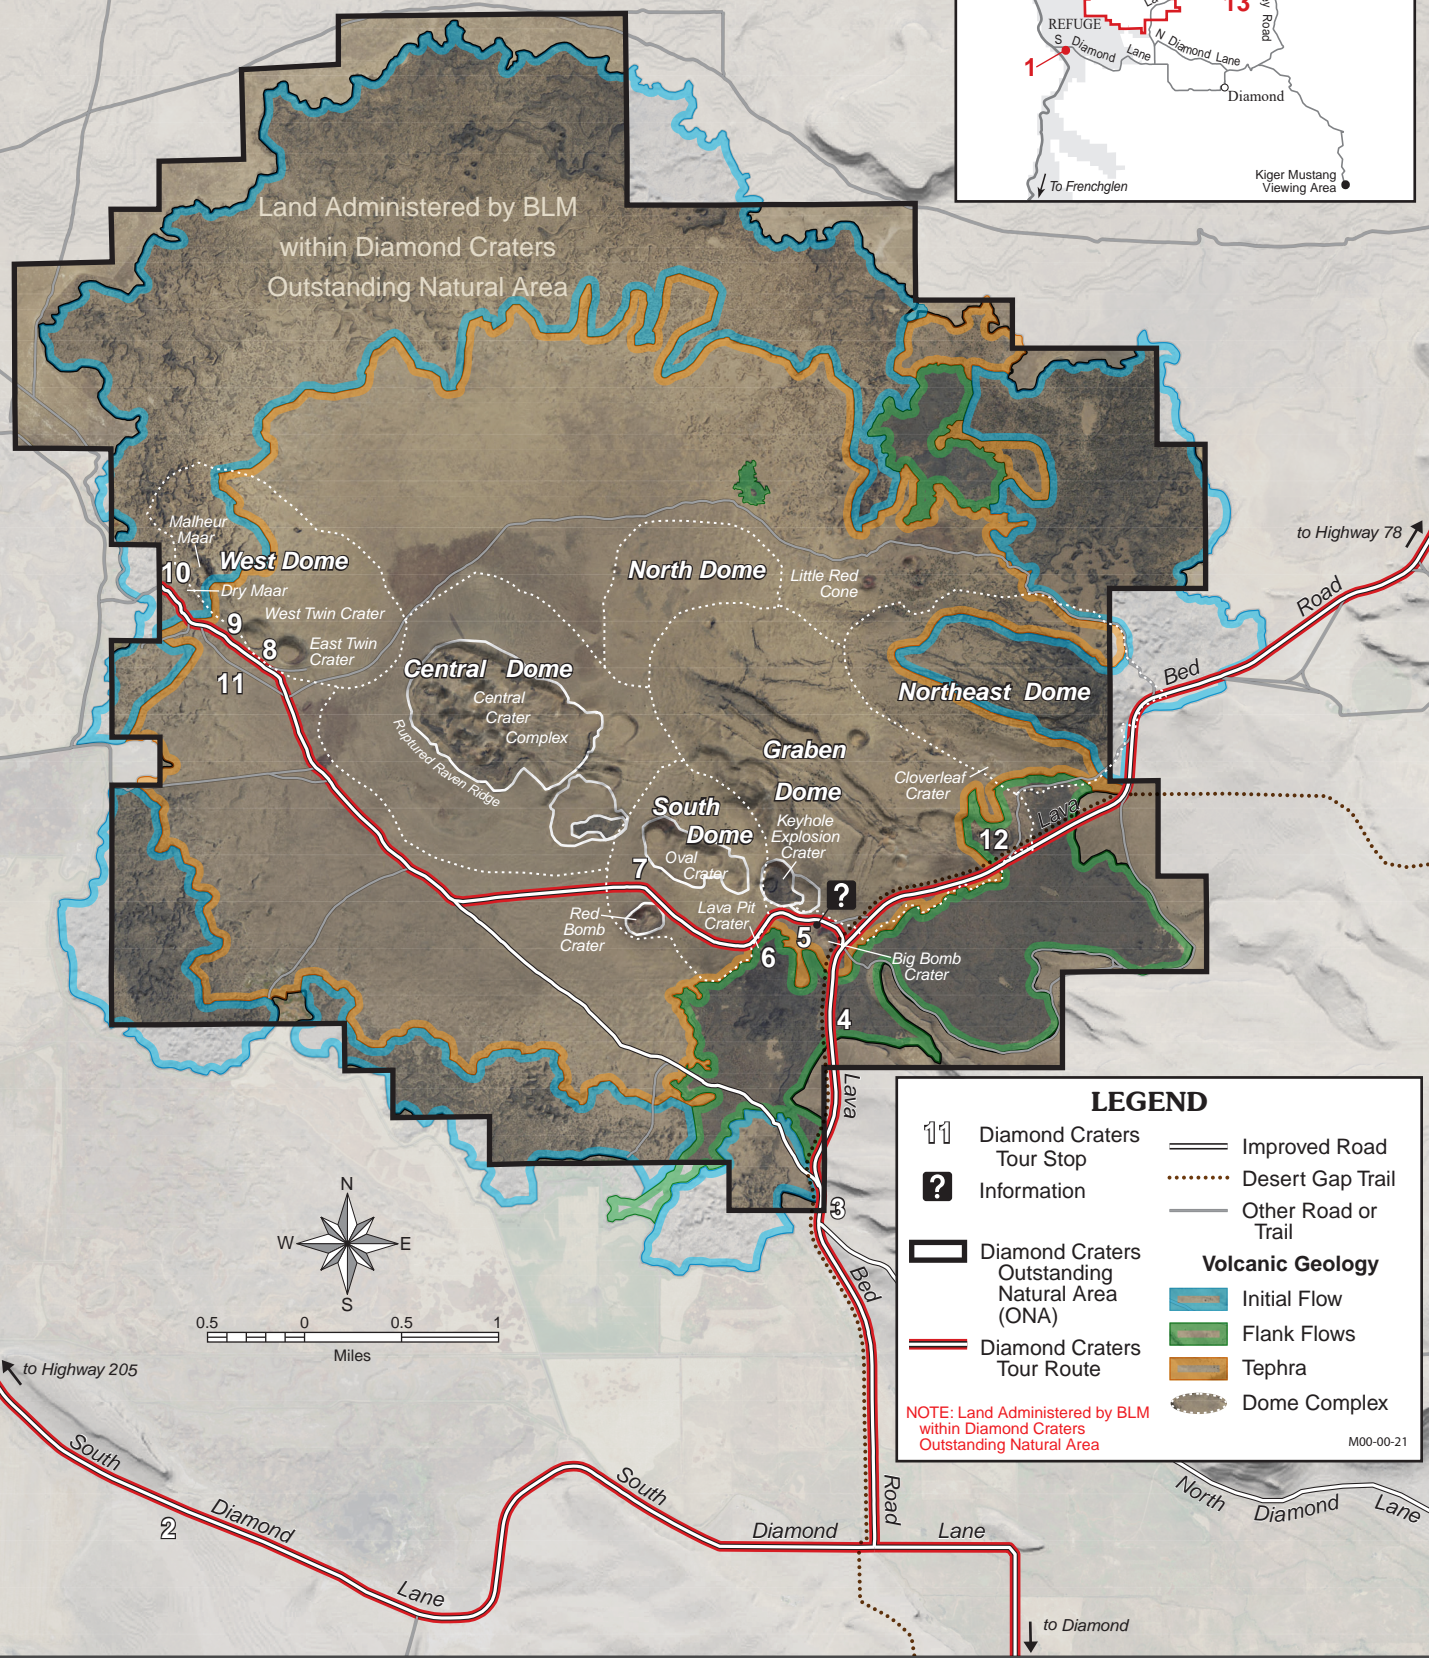

DIAMOND CRATERS OUTSTANDING NATURAL AREA

LEGEND

11	Diamond Craters Tour Stop	—	Improved Road
?	Information	Desert Gap Trail
▭	Diamond Craters Outstanding Natural Area (ONA)	—	Other Road or Trail
—	Diamond Craters Tour Route	Volcanic Geology	
			Initial Flow
			Flank Flows
			Tephra
			Dome Complex

NOTE: Land Administered by BLM within Diamond Craters Outstanding Natural Area

M00-00-21