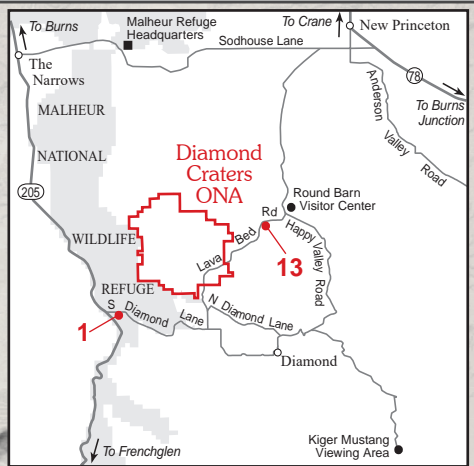

DIAMOND CRATERS OUTSTANDING NATURAL AREA

LEGEND

11	Diamond Craters Tour Stop	—	Improved Road
?	Information	Desert Gap Trail
▭	Diamond Craters Outstanding Natural Area (ONA)	—	Other Road or Trail
—	Diamond Craters Tour Route	Volcanic Geology	
			Initial Flow
			Flank Flows
			Tephra
			Dome Complex

NOTE: Land Administered by BLM within Diamond Craters Outstanding Natural Area

M00-00-21