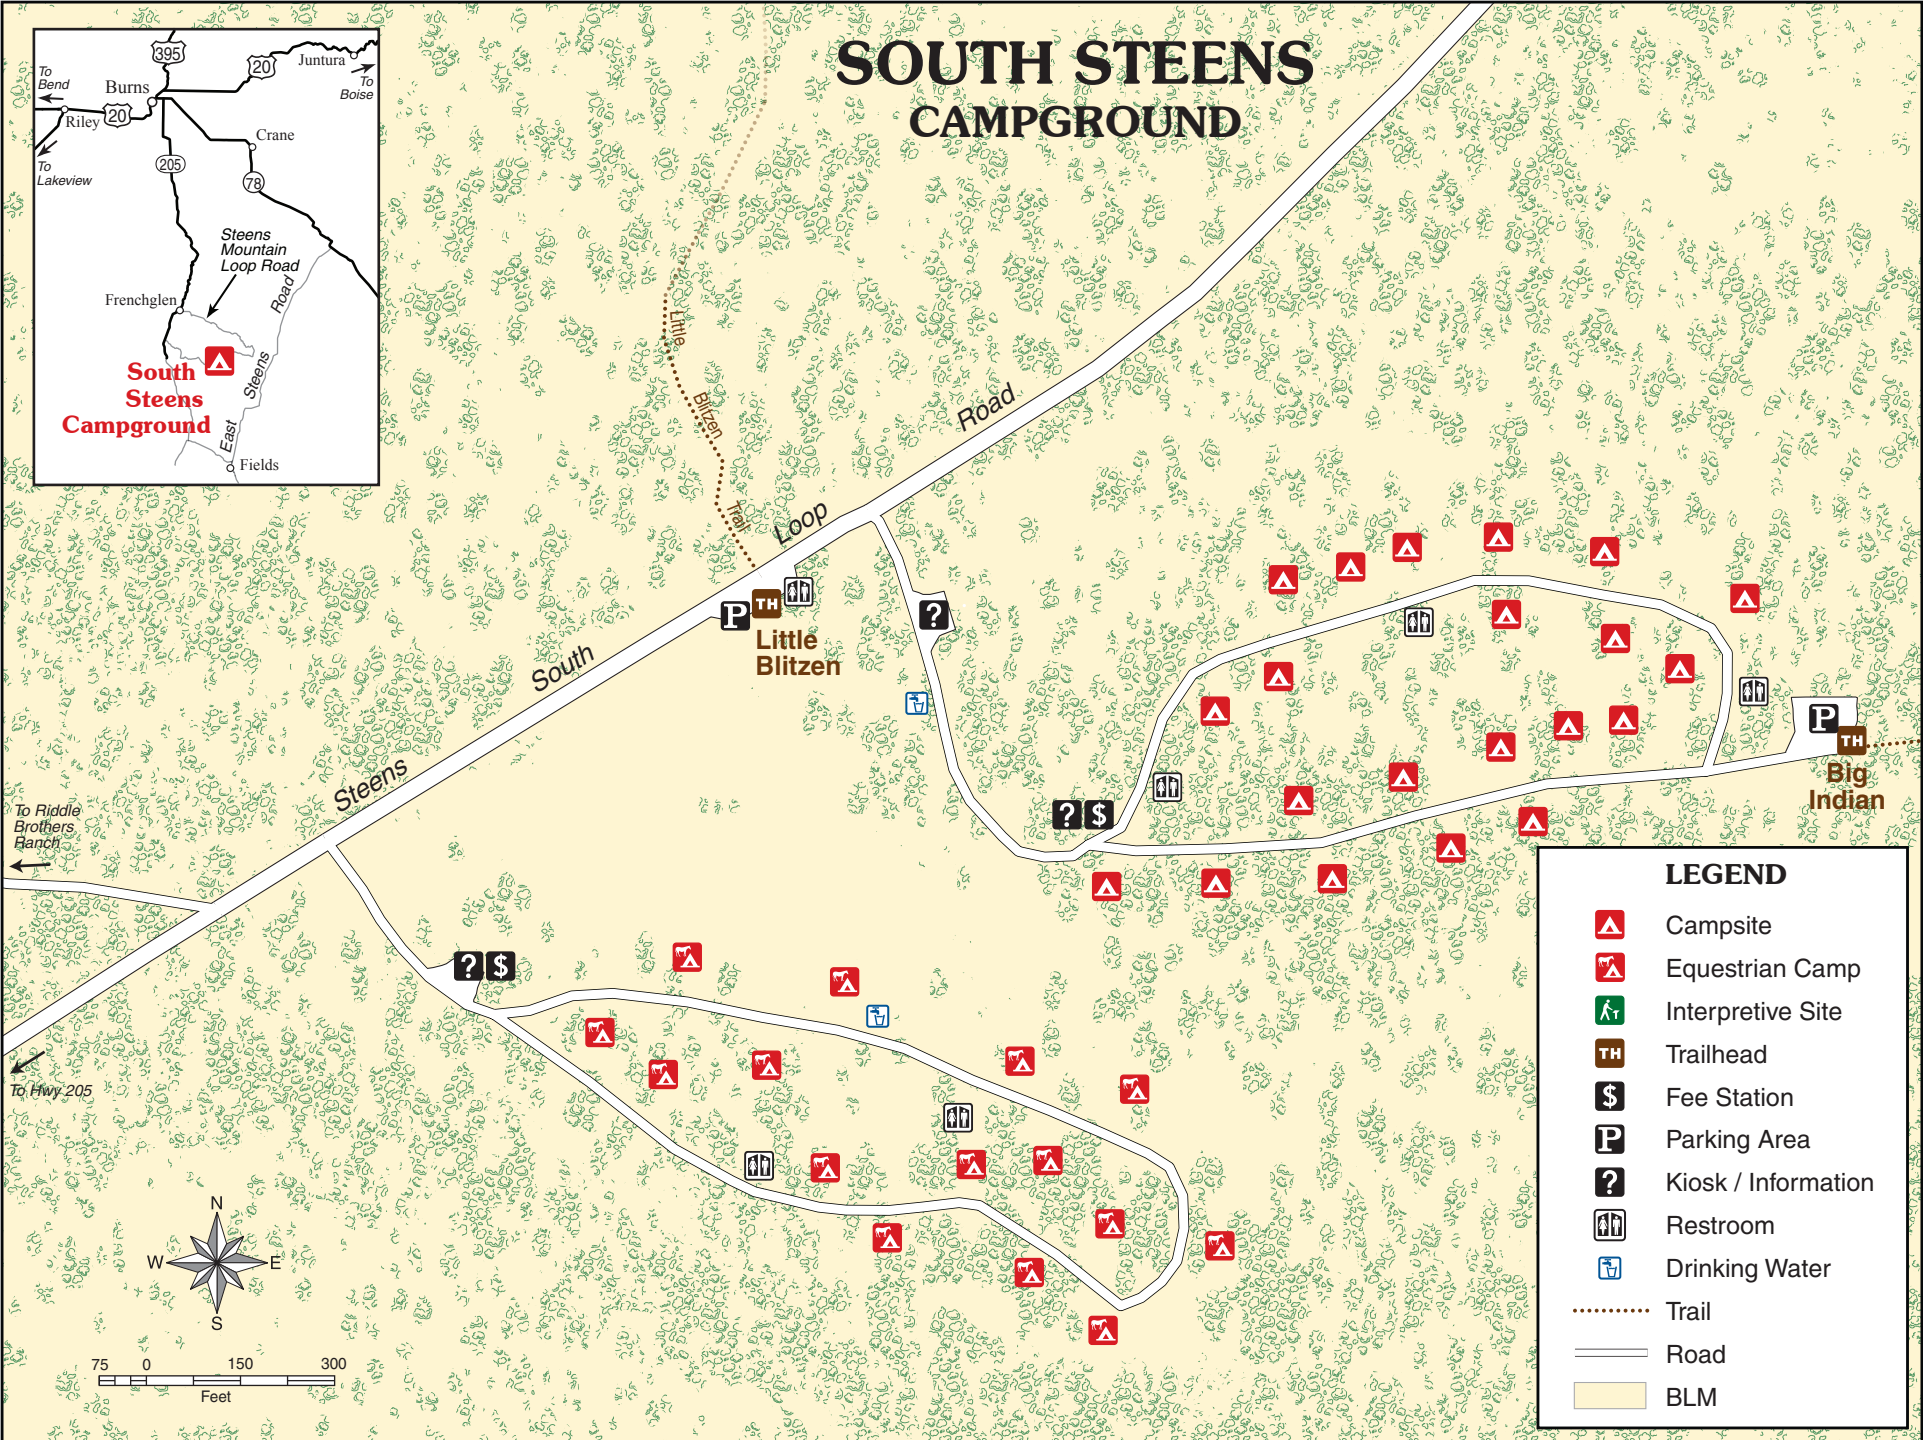

# SOUTH STEENS CAMPGROUND

## LEGEND

- Campsite
- Equestrian Camp
- Interpretive Site
- Trailhead
- Fee Station
- Parking Area
- Kiosk / Information
- Restroom
- Drinking Water
- Trail
- Road
- BLM