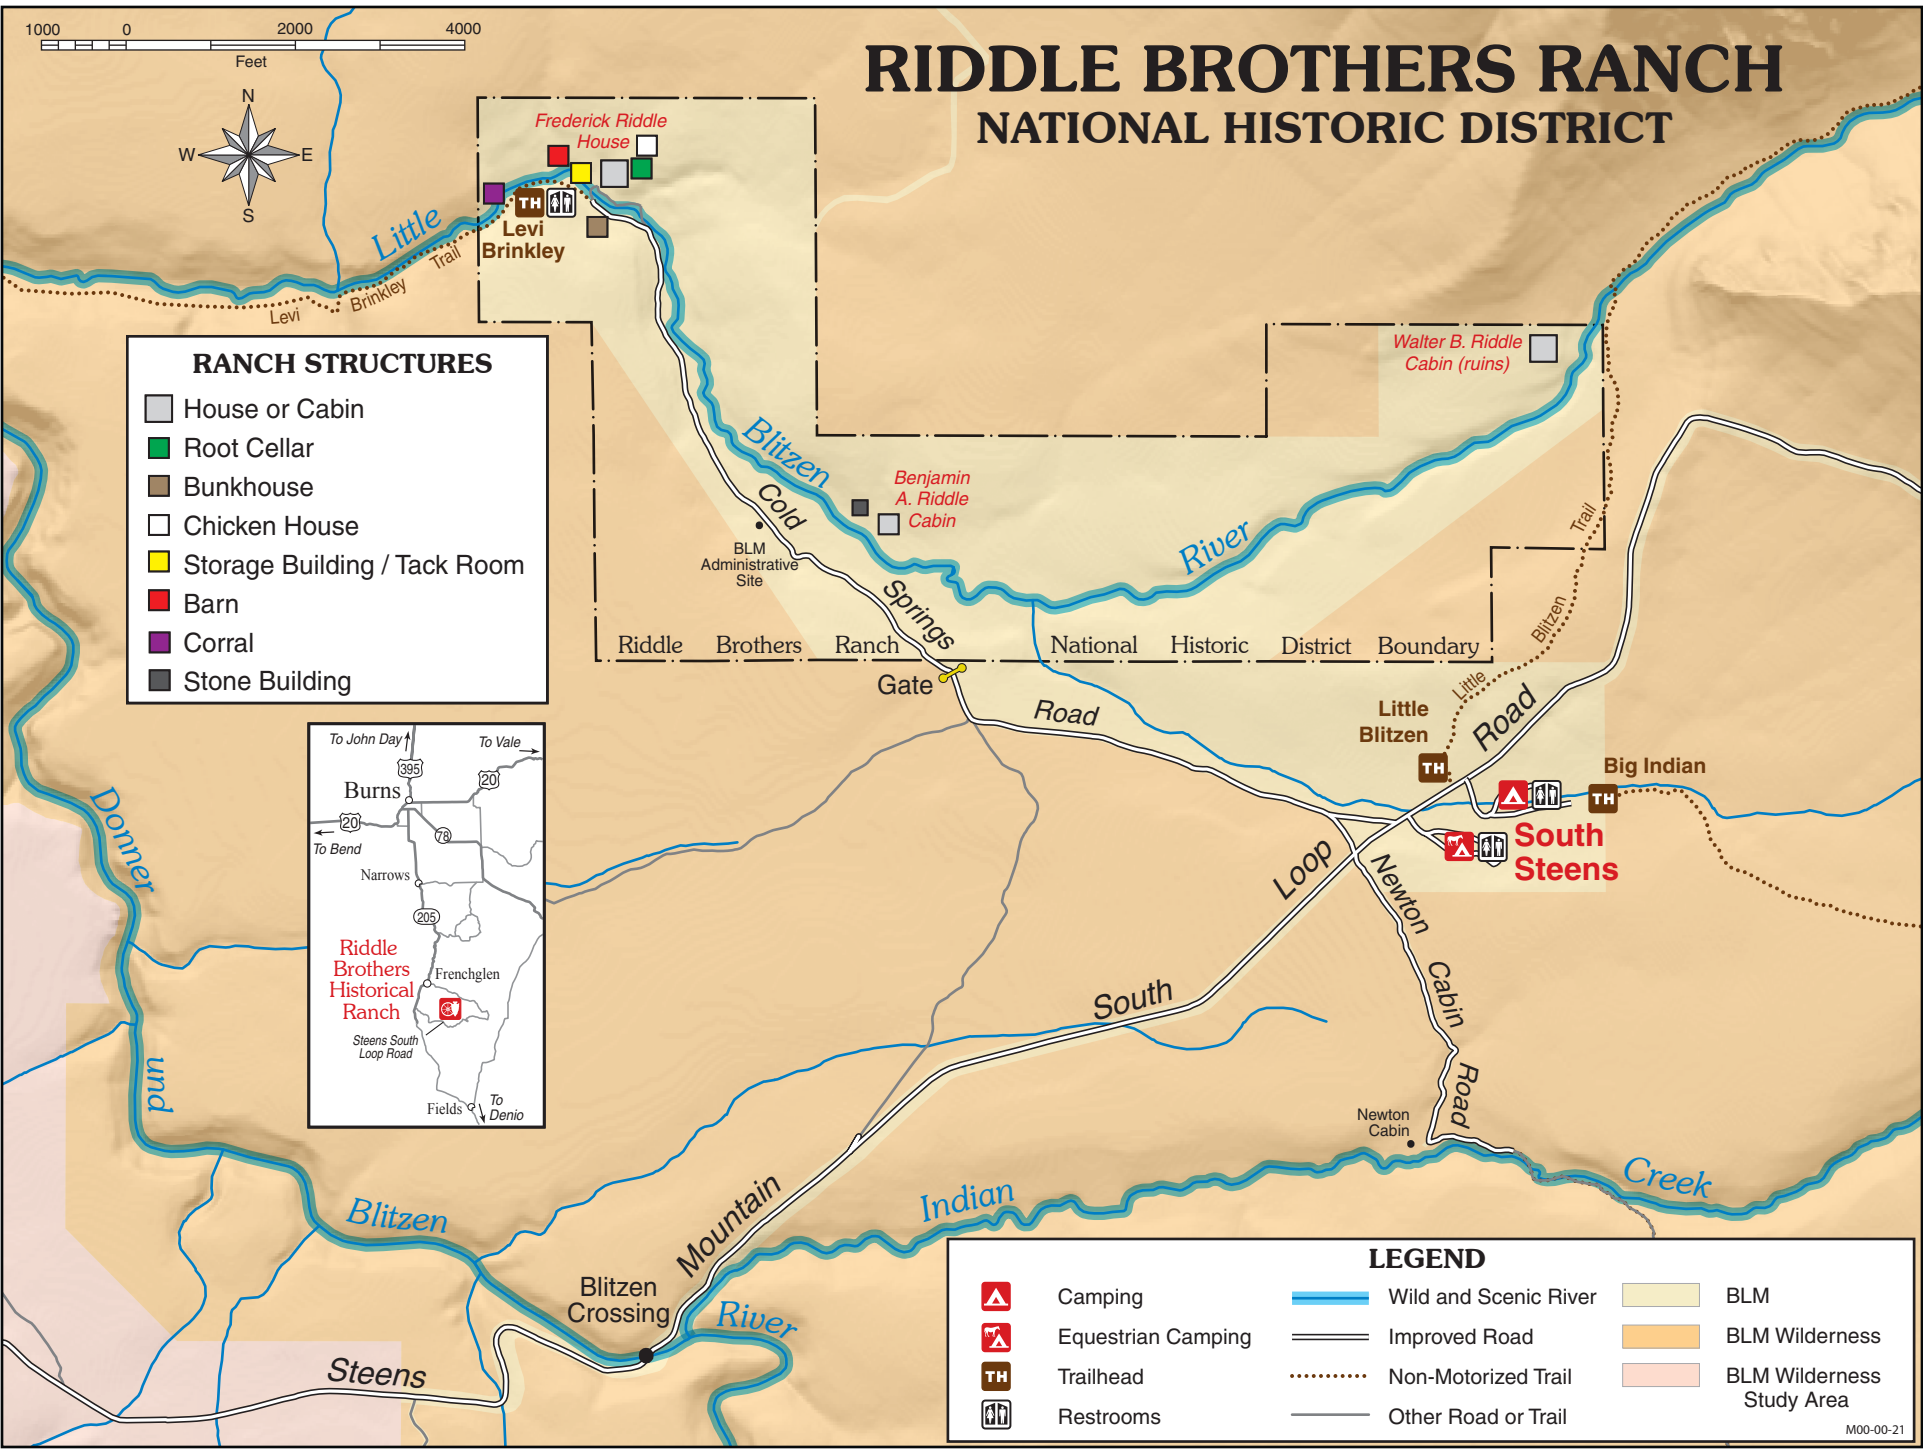

RIDDLE BROTHERS RANCH NATIONAL HISTORIC DISTRICT

RANCH STRUCTURES

- House or Cabin
- Root Cellar
- Bunkhouse
- Chicken House
- Storage Building / Tack Room
- Barn
- Corral
- Stone Building

LEGEND

	Camping		Wild and Scenic River		BLM Wilderness Study Area
	Equestrian Camping		Improved Road		BLM Wilderness
	Trailhead		Non-Motorized Trail		
	Restrooms		Other Road or Trail		