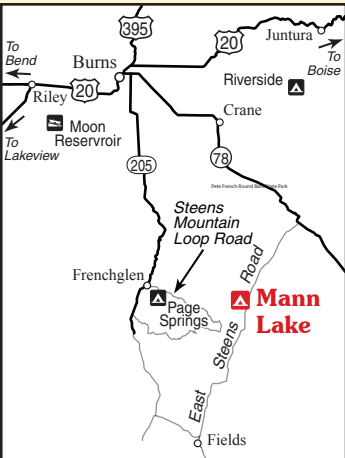

MANN LAKE Recreation Site

LEGEND	
	Campground
	Vault Toilet
	Boat Ramp
	Improved Road
	Unimproved Road
	Trail
	High Water Line
	BLM