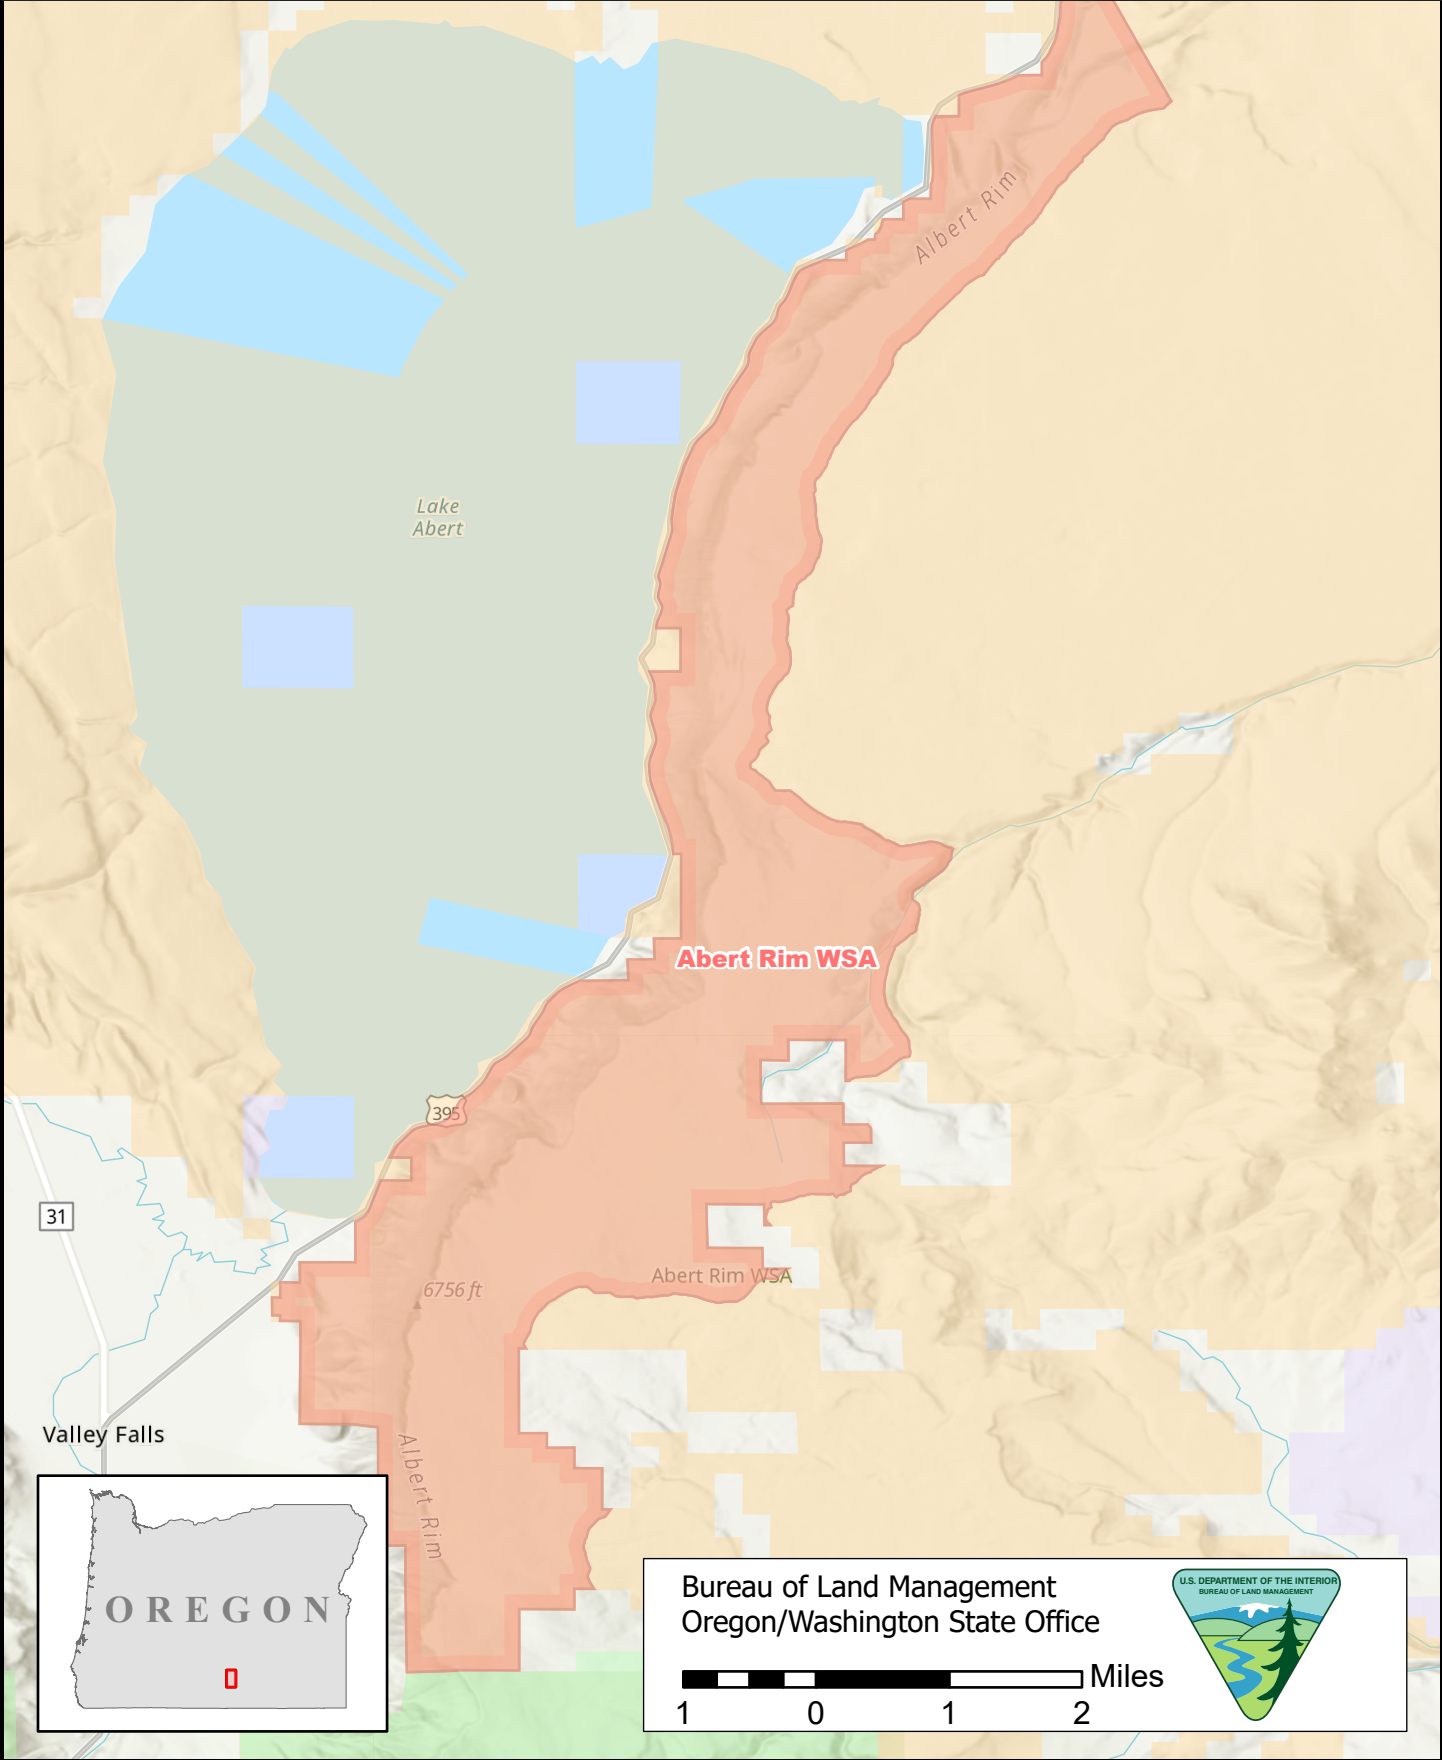

Abert Rim WSA

31

395

6756 ft

Valley Falls

Abert Rim

Abert Rim WSA

Abert Rim

Abert Rim WSA

Bureau of Land Management
Oregon/Washington State Office

1 0 1 2 Miles

U.S. DEPARTMENT OF THE INTERIOR
BUREAU OF LAND MANAGEMENT