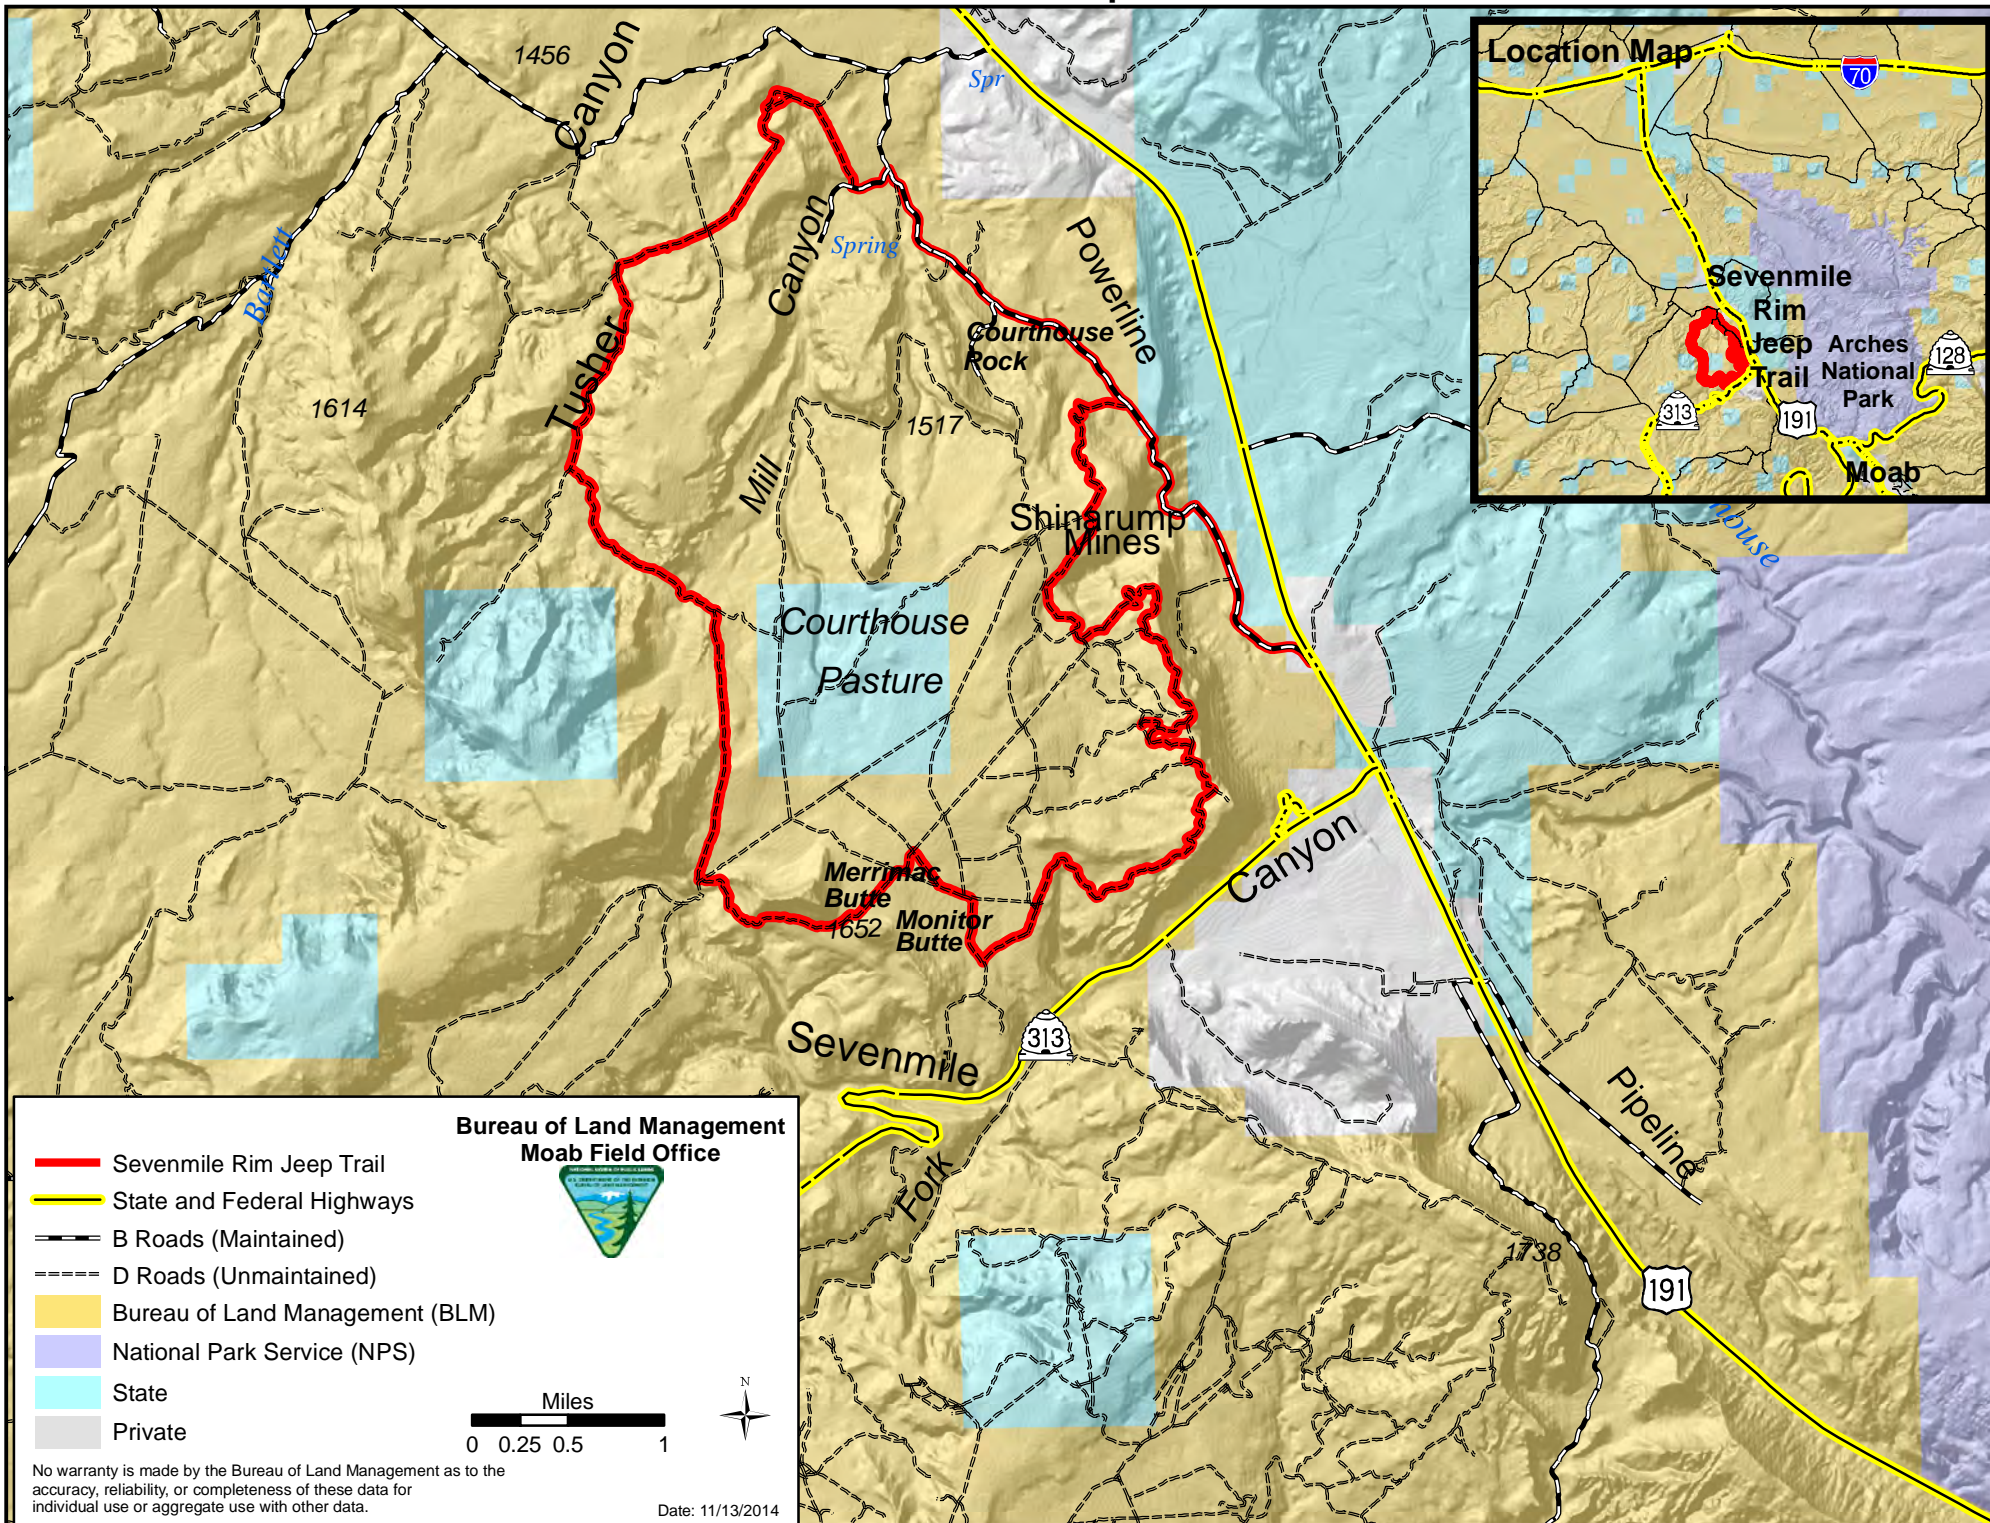

# Sevenmile Rim Jeep Trail

Bureau of Land Management  
Moab Field Office

- Sevenmile Rim Jeep Trail
- State and Federal Highways
- B Roads (Maintained)
- D Roads (Unmaintained)
- Bureau of Land Management (BLM)
- National Park Service (NPS)
- State
- Private

No warranty is made by the Bureau of Land Management as to the accuracy, reliability, or completeness of these data for individual use or aggregate use with other data.

Date: 11/13/2014