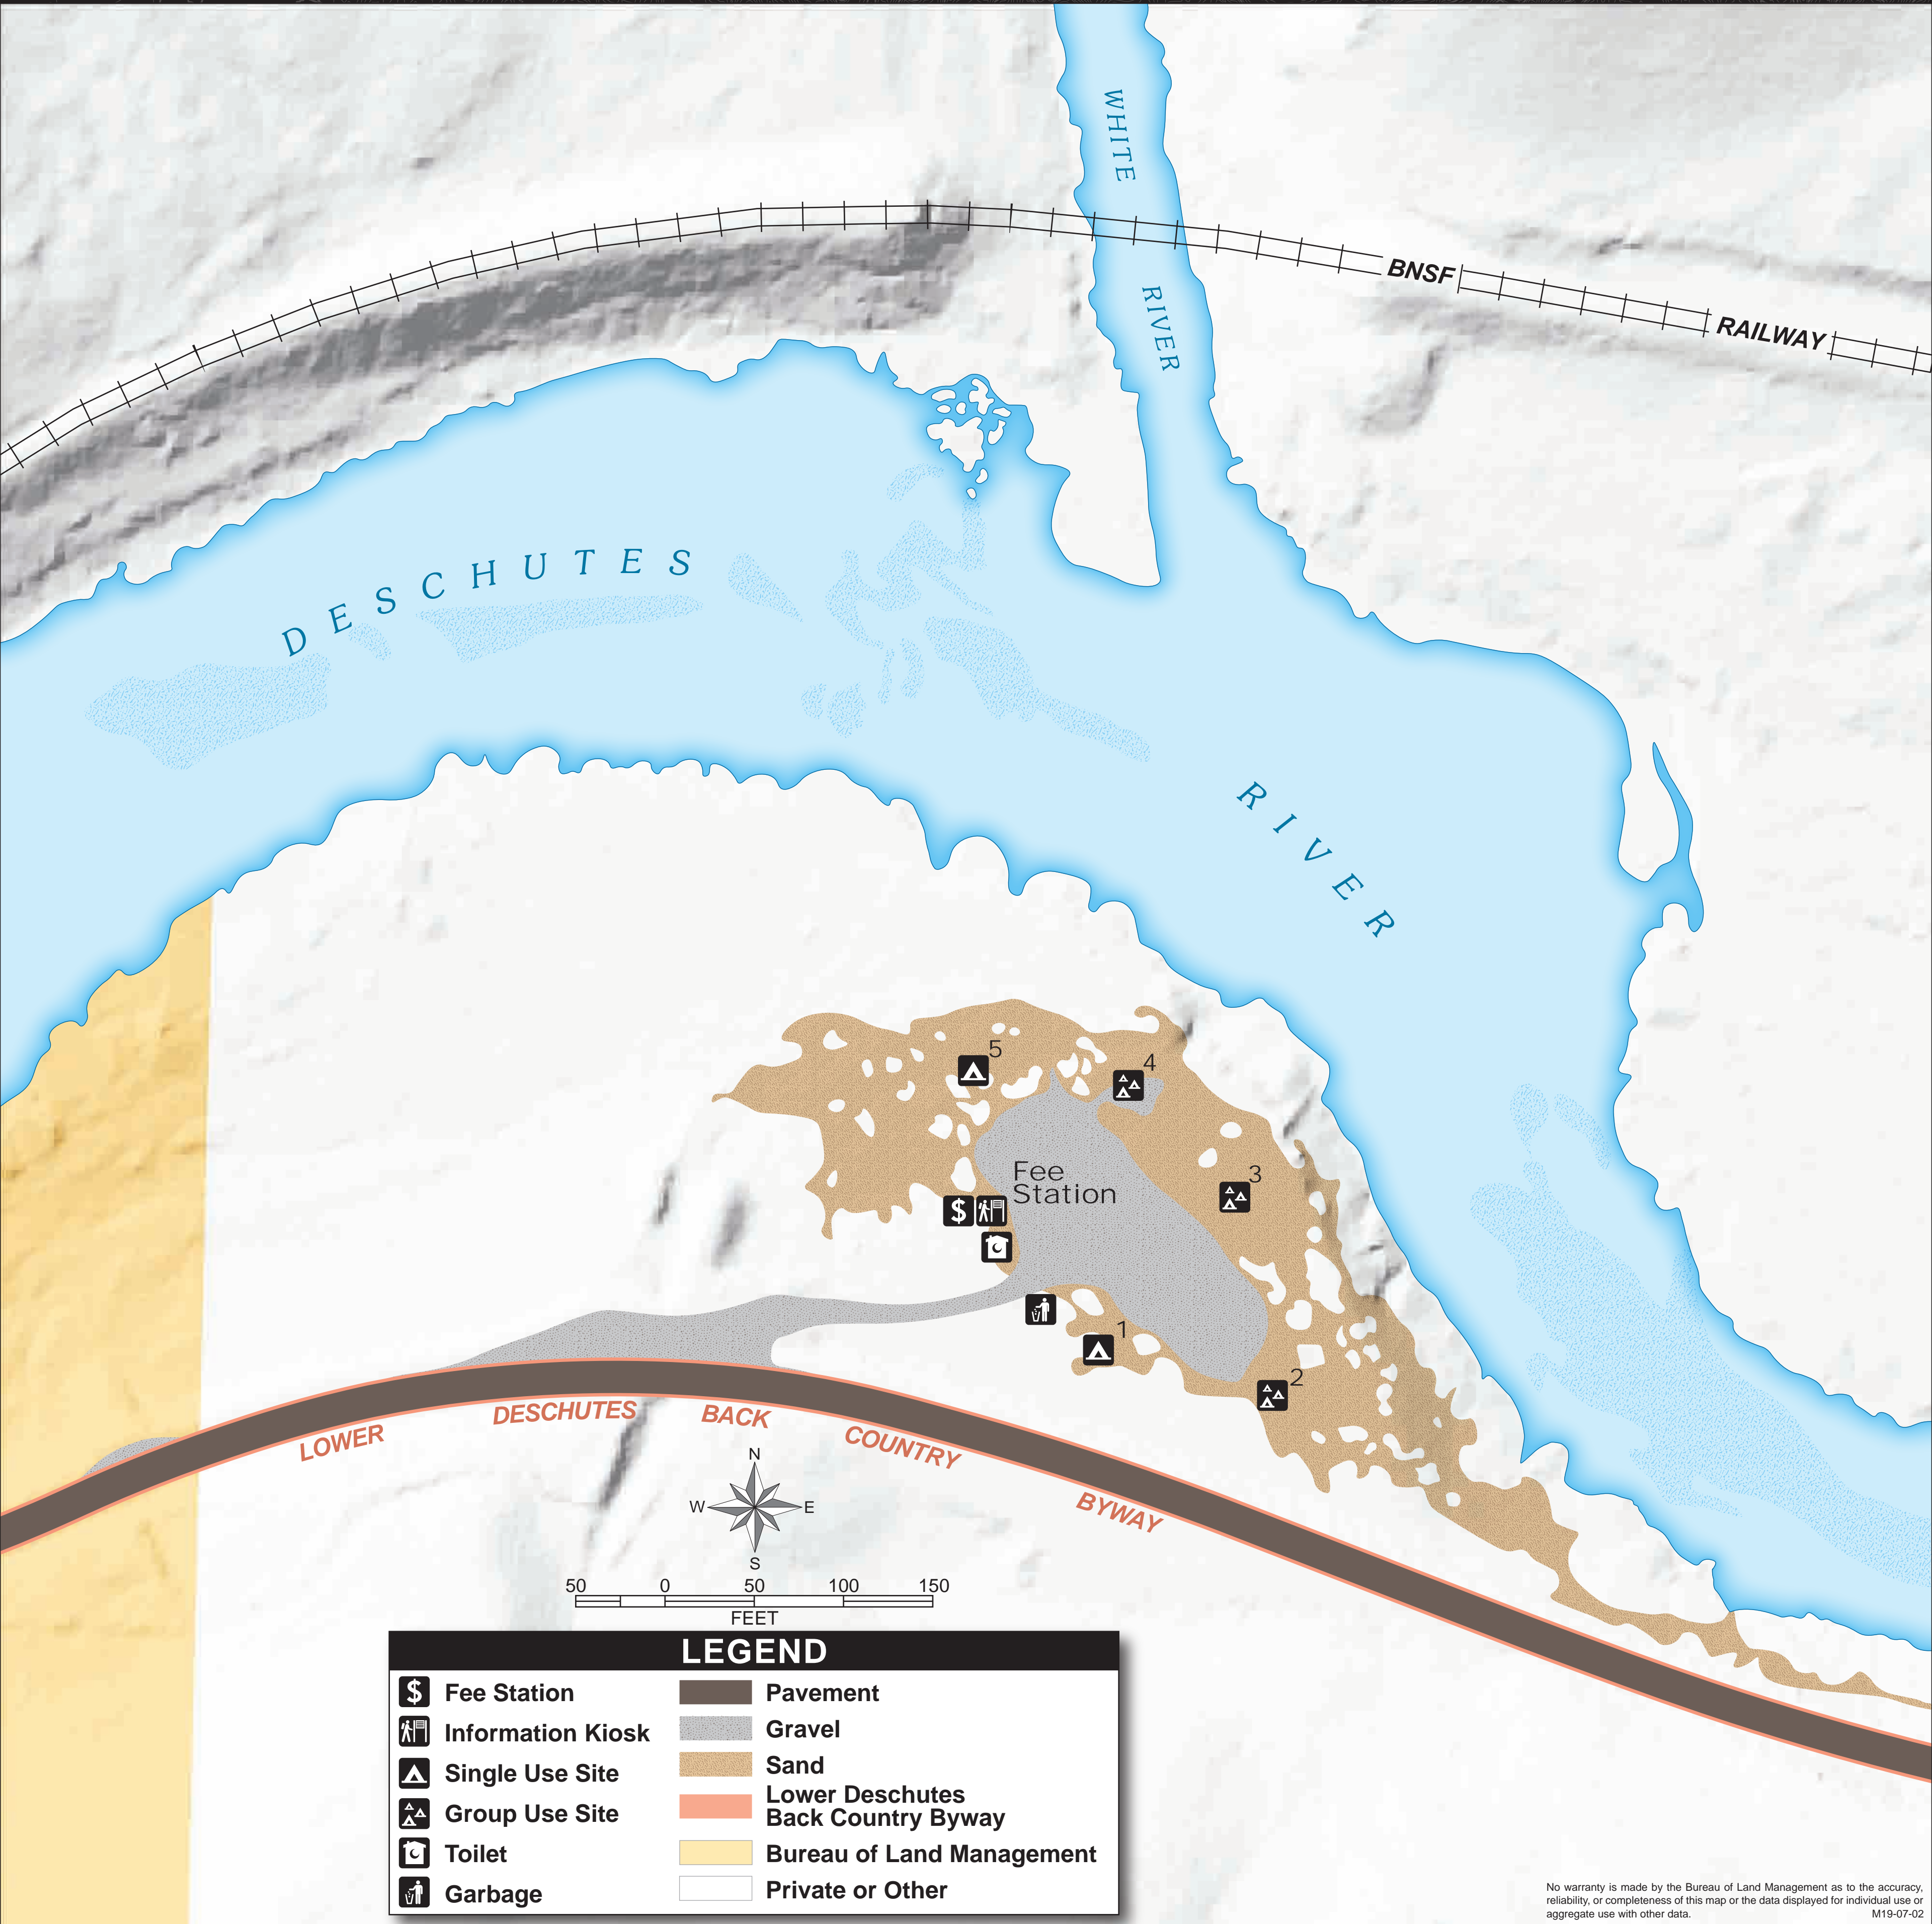

# WHITE RIVER Campground

Bureau of Land Management  
Prineville District  
3050 NE 3rd Street  
Prineville, OR 97754  
541-416-6700

DESCHUTES

WHITE RIVER

BNSF RAILWAY

RIVER

Fee Station

LOWER DESCHUTES BACK COUNTRY BYWAY

LEGEND	
Fee Station	Pavement
Information Kiosk	Gravel
Single Use Site	Sand
Group Use Site	Lower Deschutes Back Country Byway
Toilet	Bureau of Land Management
Garbage	Private or Other

No warranty is made by the Bureau of Land Management as to the accuracy, reliability, or completeness of this map or the data displayed for individual use or aggregate use with other data. M19-07-02