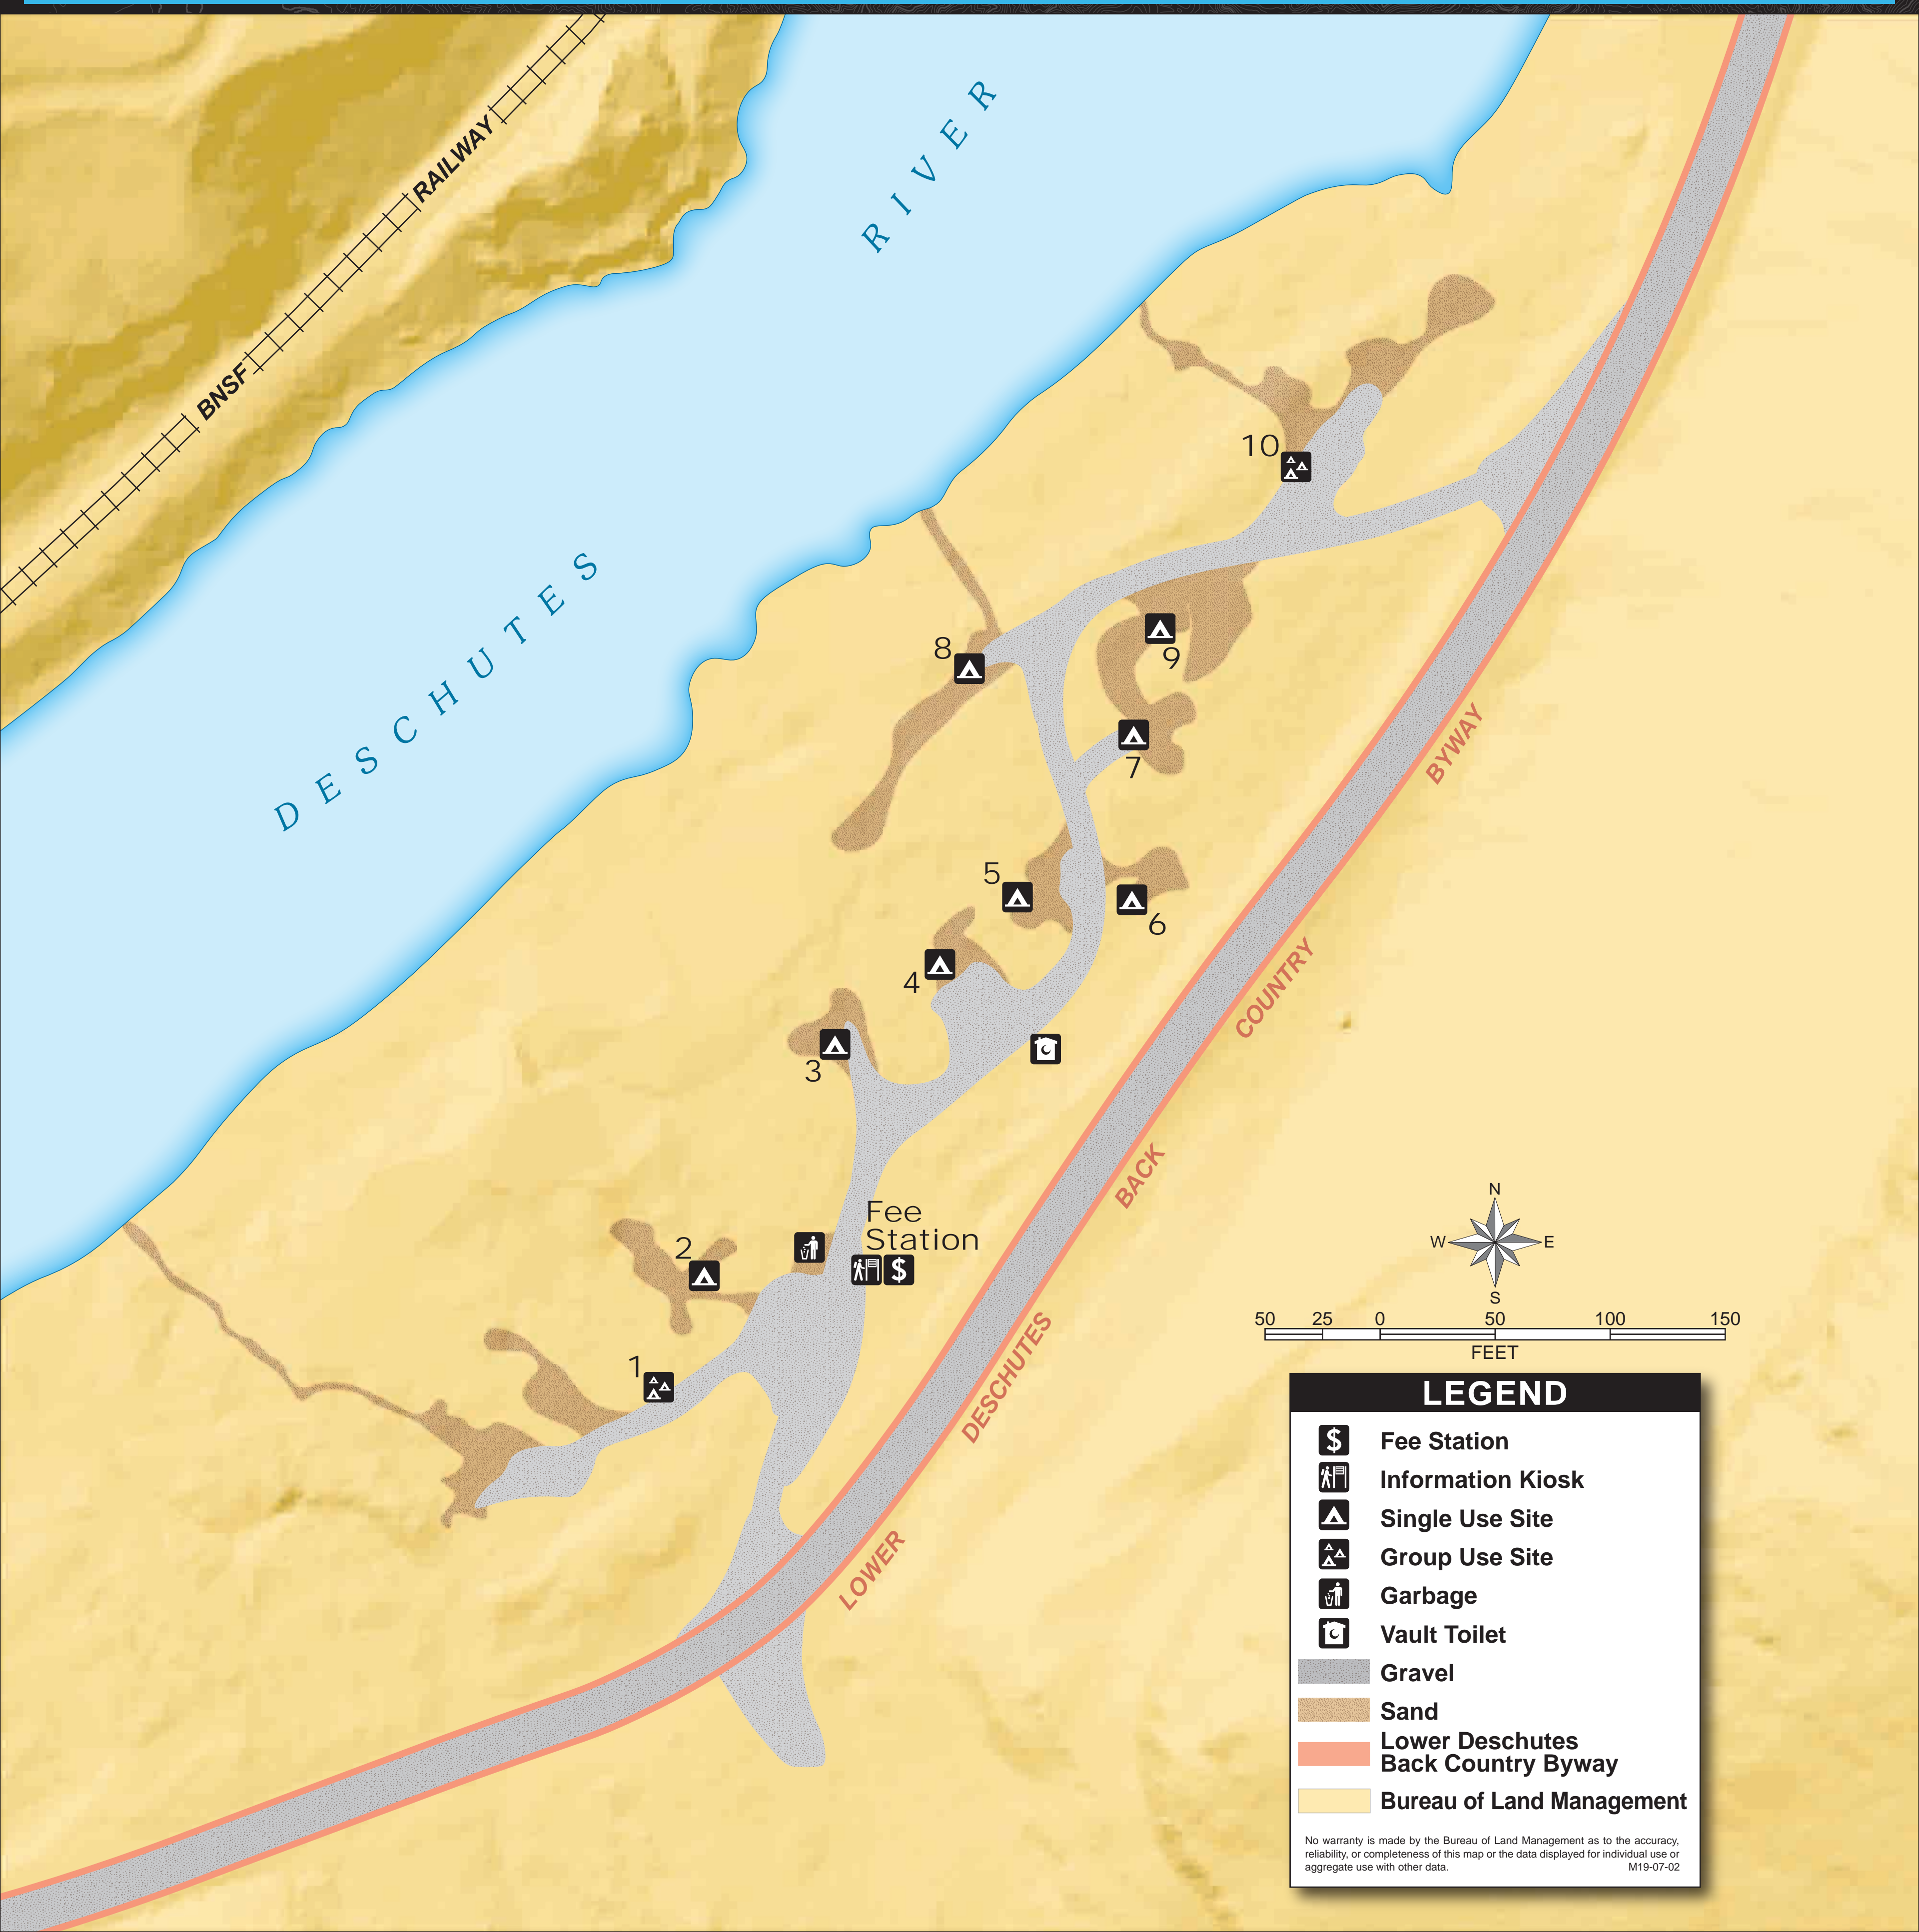

JONES CANYON Campground

Bureau of Land Management
Prineville District
3050 NE 3rd Street
Prineville, OR 97754
541-416-6700

BNSF
RAILWAY

DESCHUTES
RIVER

DESCHUTES

BYWAY

COUNTRY

BACK

DESCHUTES

LOWER

Fee Station

LEGEND	
	Fee Station
	Information Kiosk
	Single Use Site
	Group Use Site
	Garbage
	Vault Toilet
	Gravel
	Sand
	Lower Deschutes Back Country Byway
	Bureau of Land Management

No warranty is made by the Bureau of Land Management as to the accuracy, reliability, or completeness of this map or the data displayed for individual use or aggregate use with other data. M19-07-02