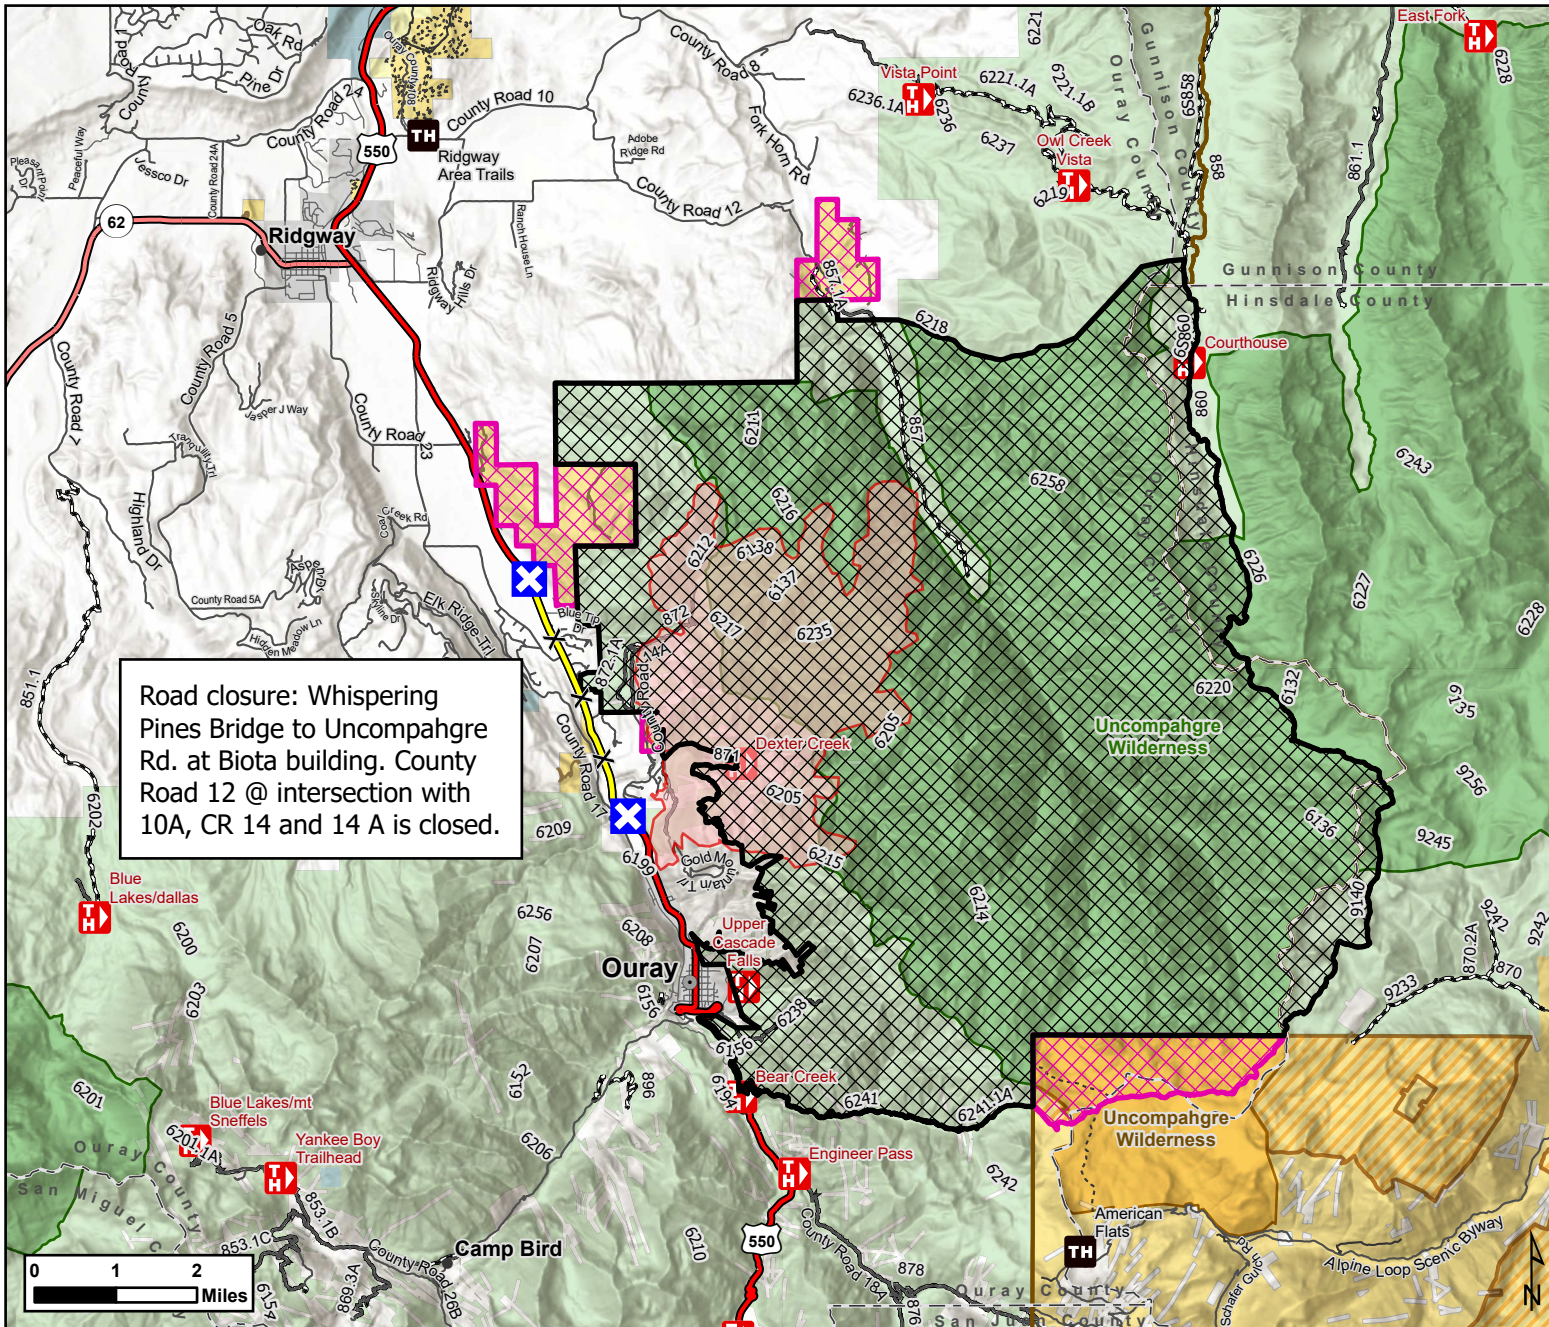

Gold Mountain Fire Emergency Closures

BLM Uncompahgre Field Office
 USFS Ouray Ranger District
 2465 S Townsend Ave
 Montrose, CO 81401
 (970) 240-5300

- Wildfire**
 - Gold Mountain Fire
- Emergency Closures**
 - BLM Closure Area
 - USFS Closure Area
 - Road Closure
 - X Closure Point
 - H FS Trailhead
- Recreation**
 - TH BLM Trailhead
 - H FS Trailhead
- Transportation**
 - US Highway
 - State Highway
 - County or Local Road
 - Local or Private Road
- USFS Routes**
 - USFS Trails
 - Roads open to all vehicles
 - Roads open to highway legal vehicles only
- BLM Routes**
 - BLM Road
 - BLM Primitive Road
 - BLM Trail (Single Track)
 - BLM Route (Not Assessed)
- Wilderness**
 - BLM Wilderness
 - BLM Wilderness Study Area
 - USFS Wilderness
- Surface Management**
 - Bureau of Land Management
 - Bureau of Reclamation
 - Private
 - State
 - State Park
 - US Forest Service
 - Incorporated Area

Map Produced by BLM Uncompahgre Field Office Staff
 Date: 6/29/2026
 Map Scale: 1:150,000
 Coordinate System: NAD 1983 UTM Zone 13N
 CO Reference System: U.S. PLSS NMM / 6th M

DISCLAIMER: No warranty is made by the Bureau of Land Management as to the accuracy, reliability, or completeness of these data for individual use or aggregate use with other data. Decisions in this document only apply to BLM lands. Routes depicted on non-BLM lands are displayed for information purposes only and do not grant access to non-BLM lands.