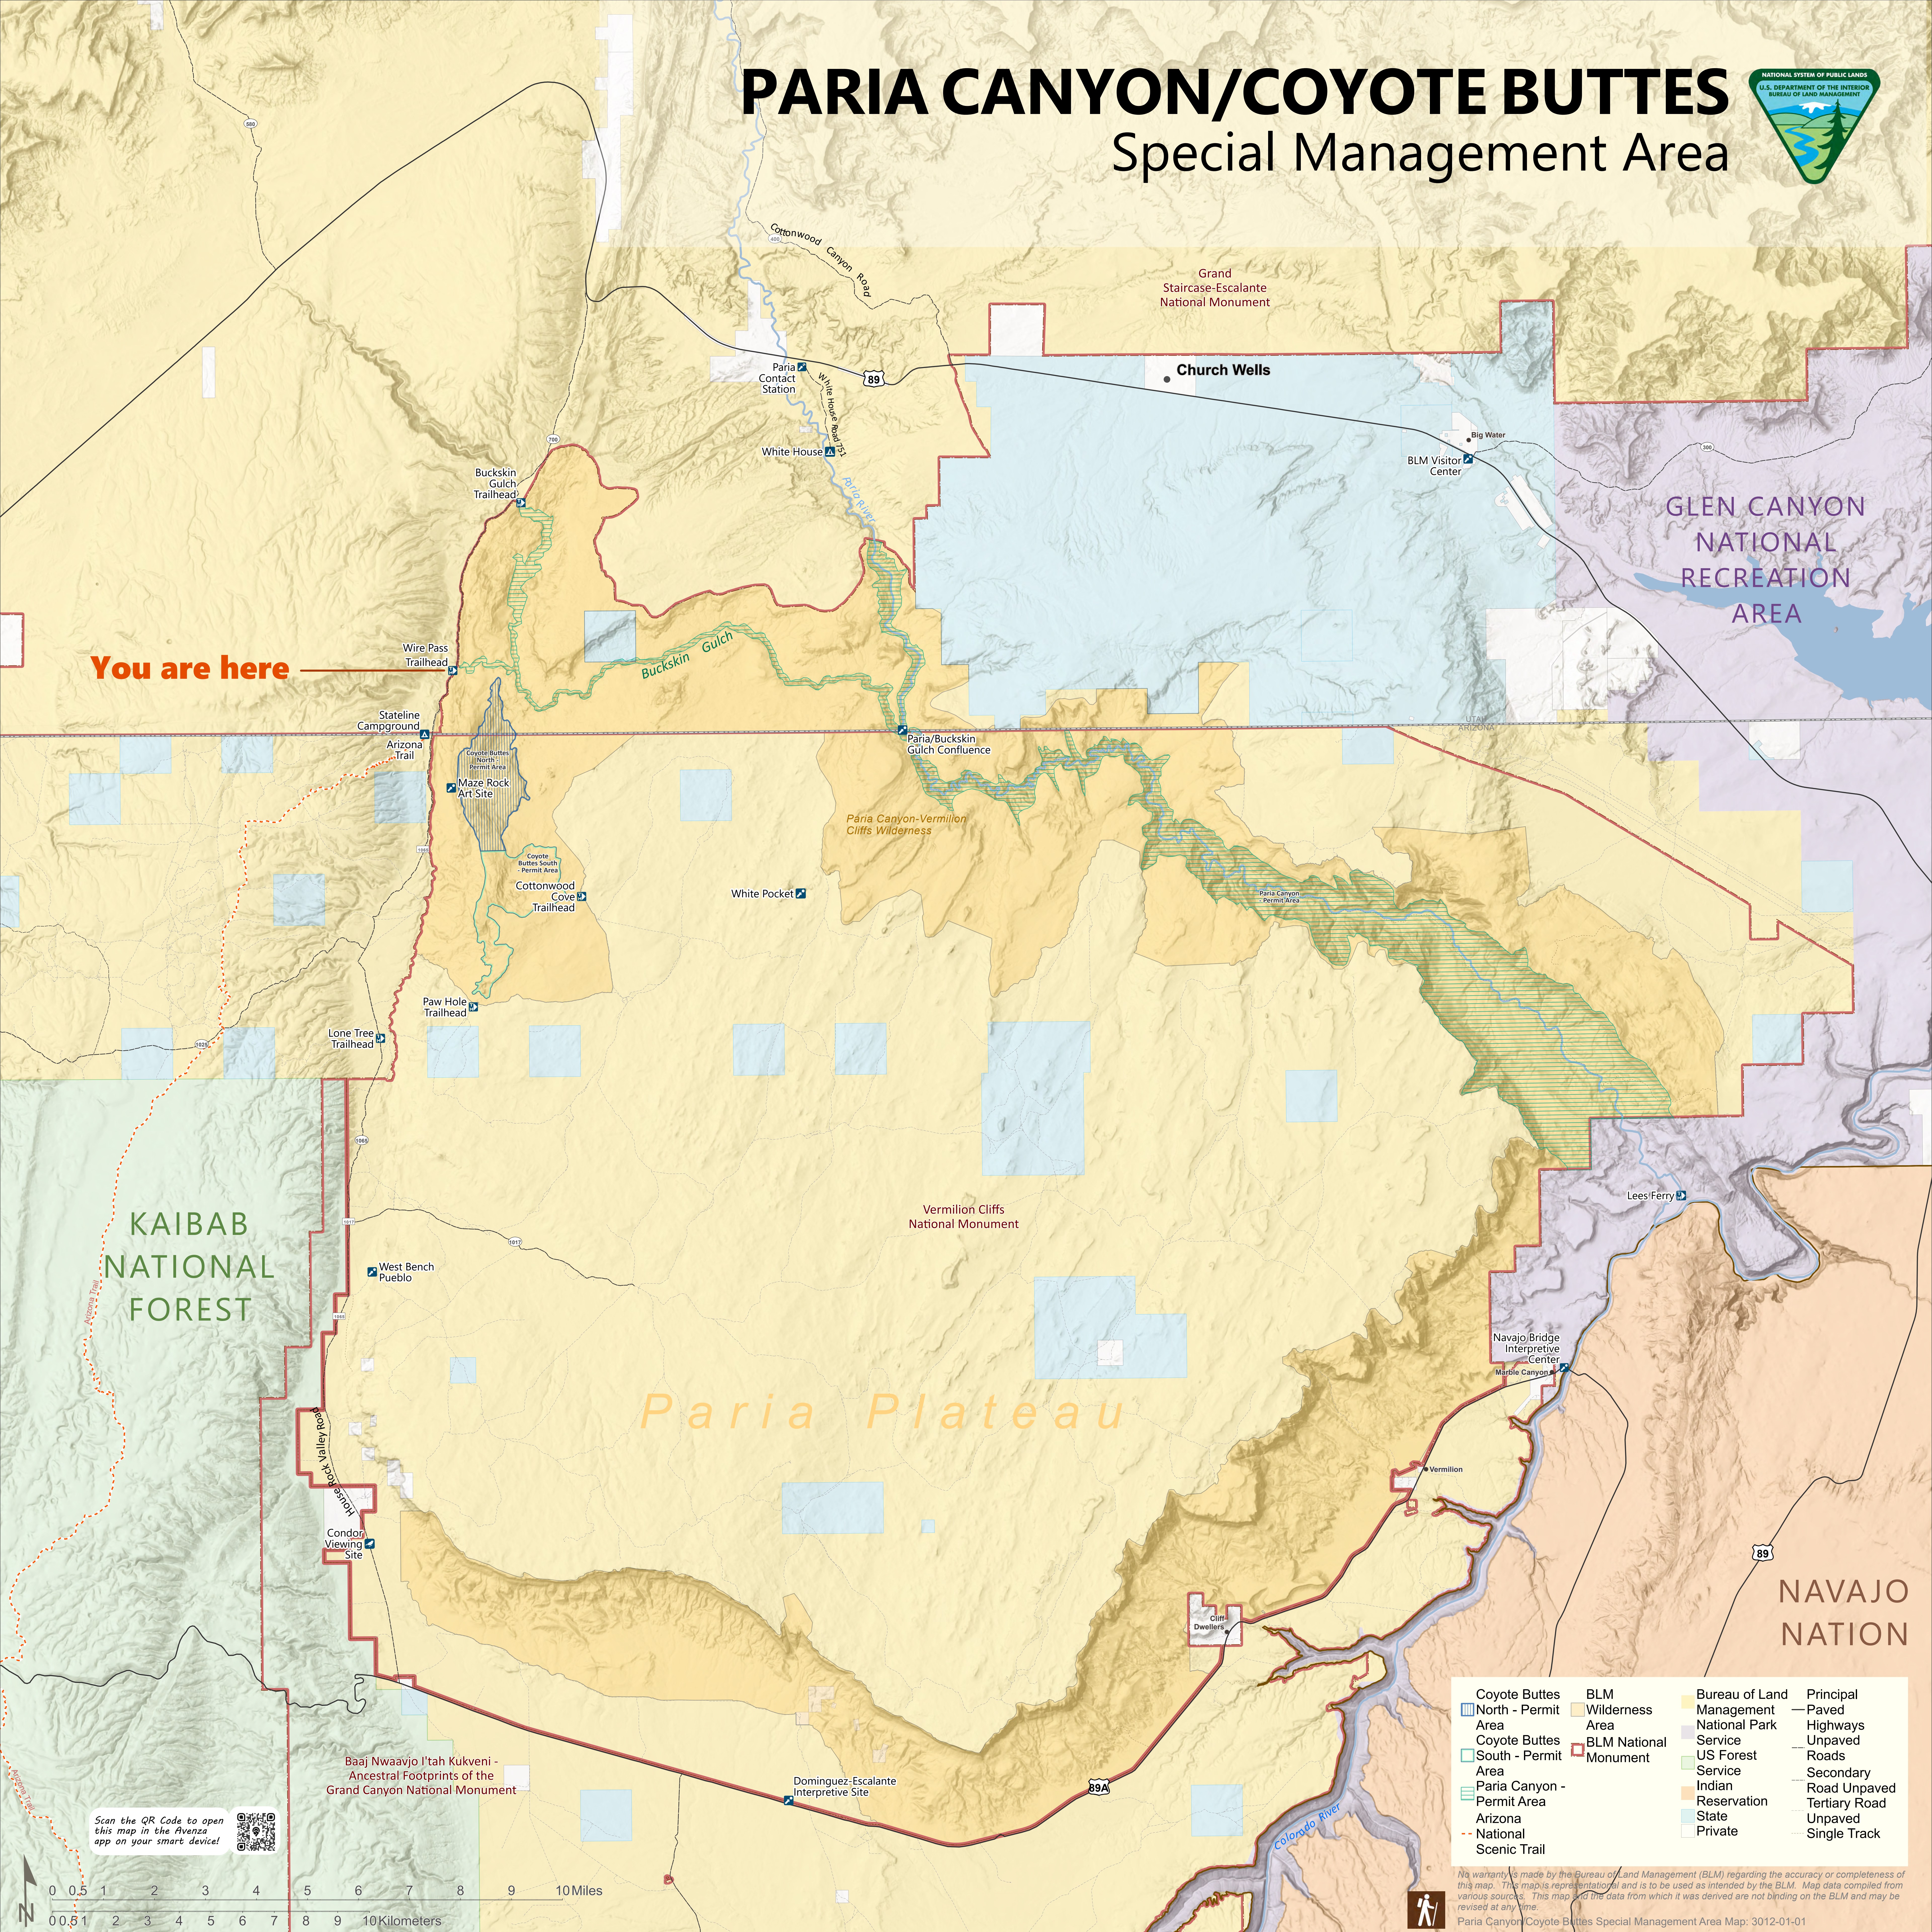

PARIA CANYON/COYOTE BUTTES

Special Management Area

You are here

Paria Plateau

KAIBAB NATIONAL FOREST

NAVAJO NATION

Coyote Buttes North - Permit Area	BLM Wilderness Area	Bureau of Land Management National Park Service	Principal Paved Highways
Coyote Buttes South - Permit Area	BLM National Monument	US Forest Service	Unpaved Roads
Paria Canyon - Permit Area	Indian Reservation	State	Secondary Road Unpaved
National Scenic Trail	Private	State	Tertiary Road Unpaved
		Private	Single Track

Scan the QR Code to open this map in the Avenza app on your smart device!