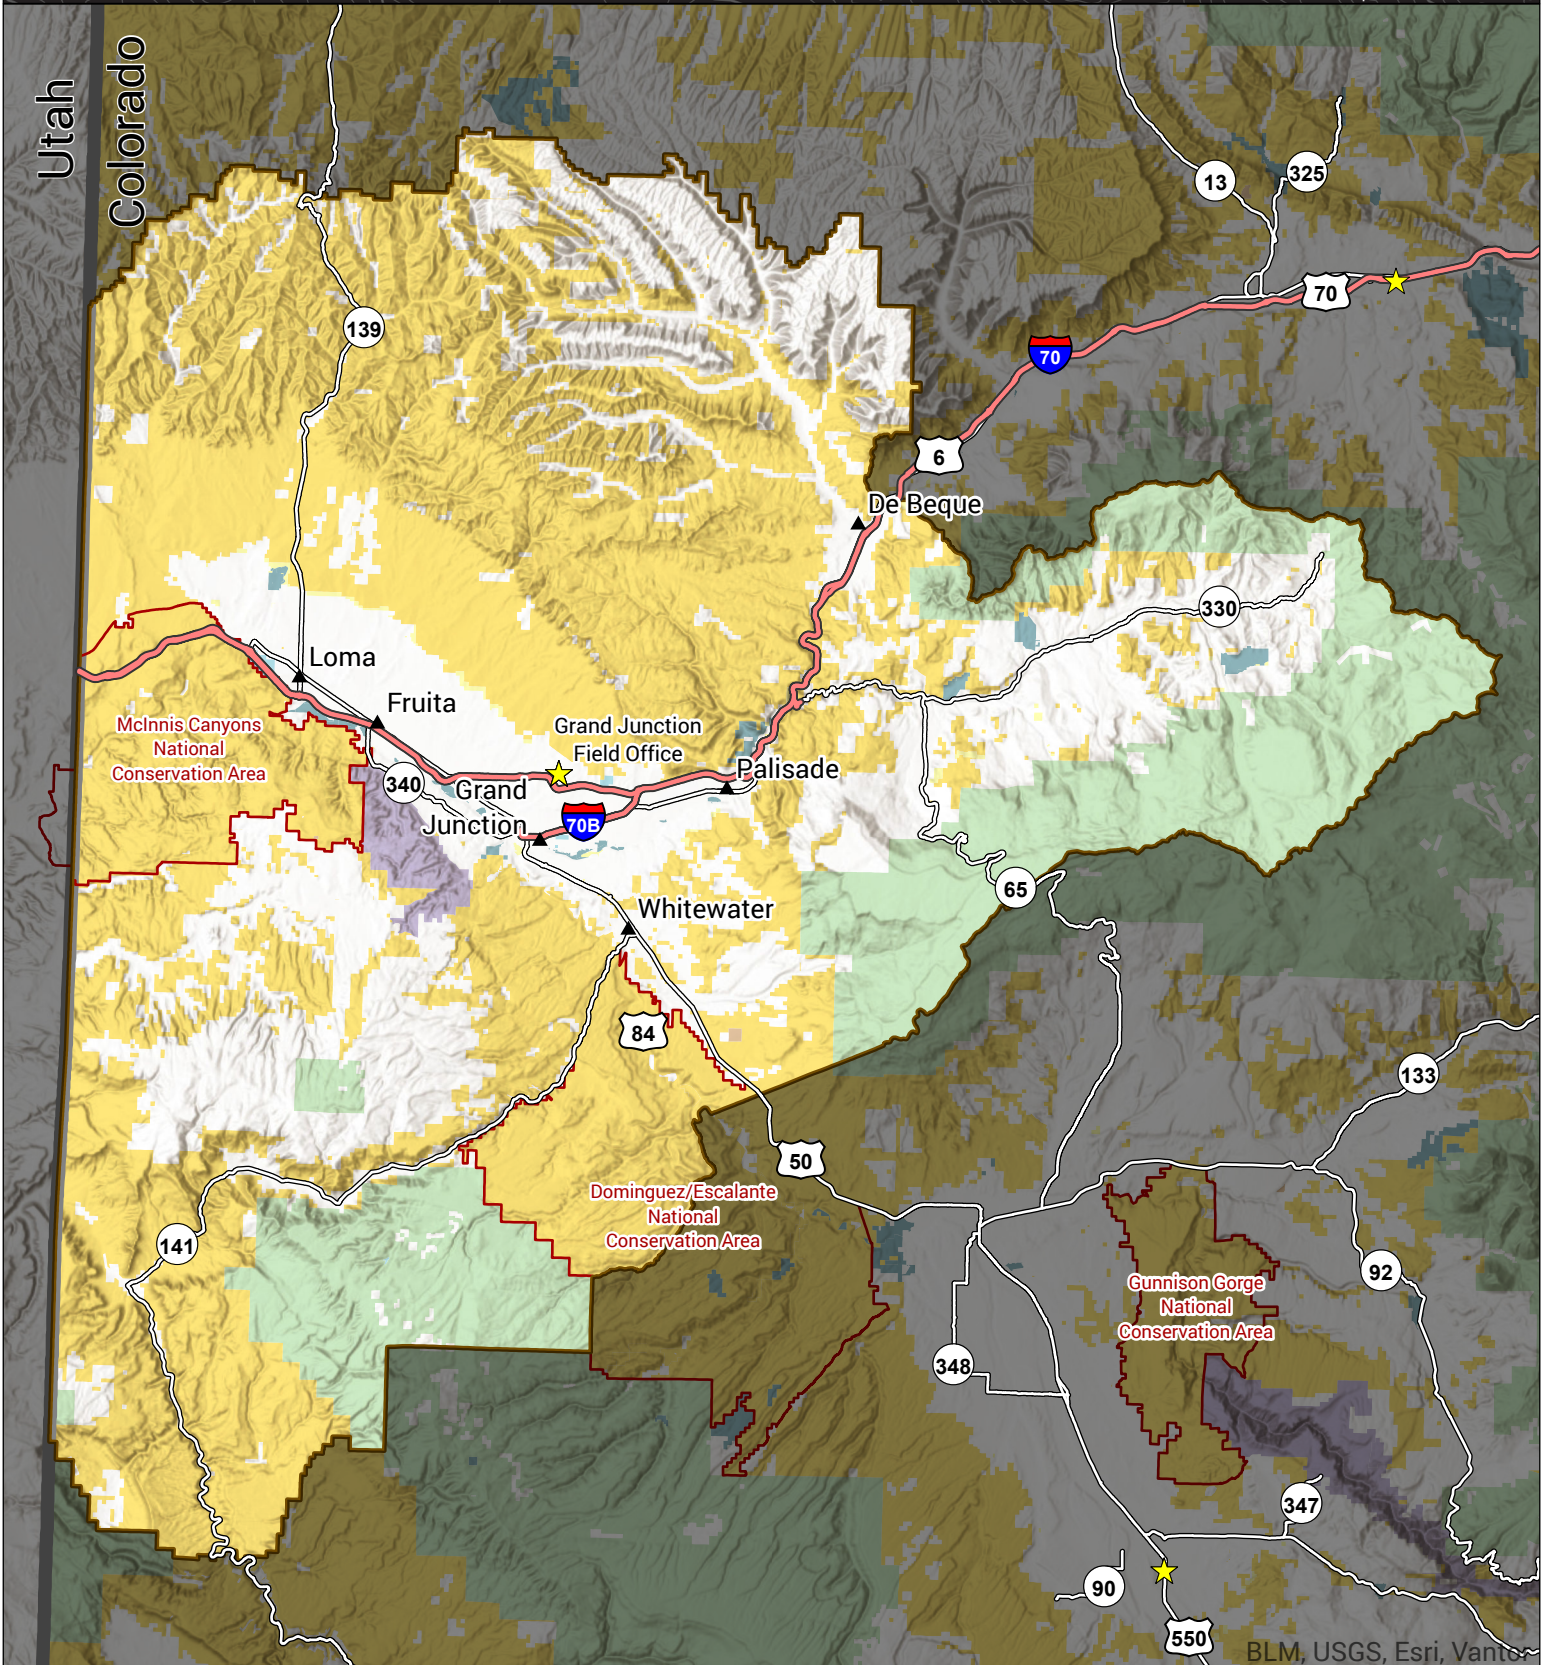

BLM Colorado Grand Junction Field Office Boundary

Bureau of Land Management
Grand Junction Field Office
2815 H Road
Grand Junction, CO 81506
970-244-3000

Map Created: 6/11/2026

- ★ BLM CO Field Office
- Grand Junction Field Office Boundary
- Interstate Highway
- State and US Highways
- Bureau of Reclamation
- State, County, City: Areas
- National Park Service
- Other Federal Private
- State
- US Forest Service
- Colorado Boundary

BLM, USGS, Esri, Vantor

Scale: 1:700,000

0 1 1/2 3 6 9 12 Miles

0 2 1/2 5 10 15 20 Kilometers

No warranty is made by the Bureau of Land Management as to the accuracy, reliability, or completeness of this map or the data displayed for individual use or aggregate use with other data.