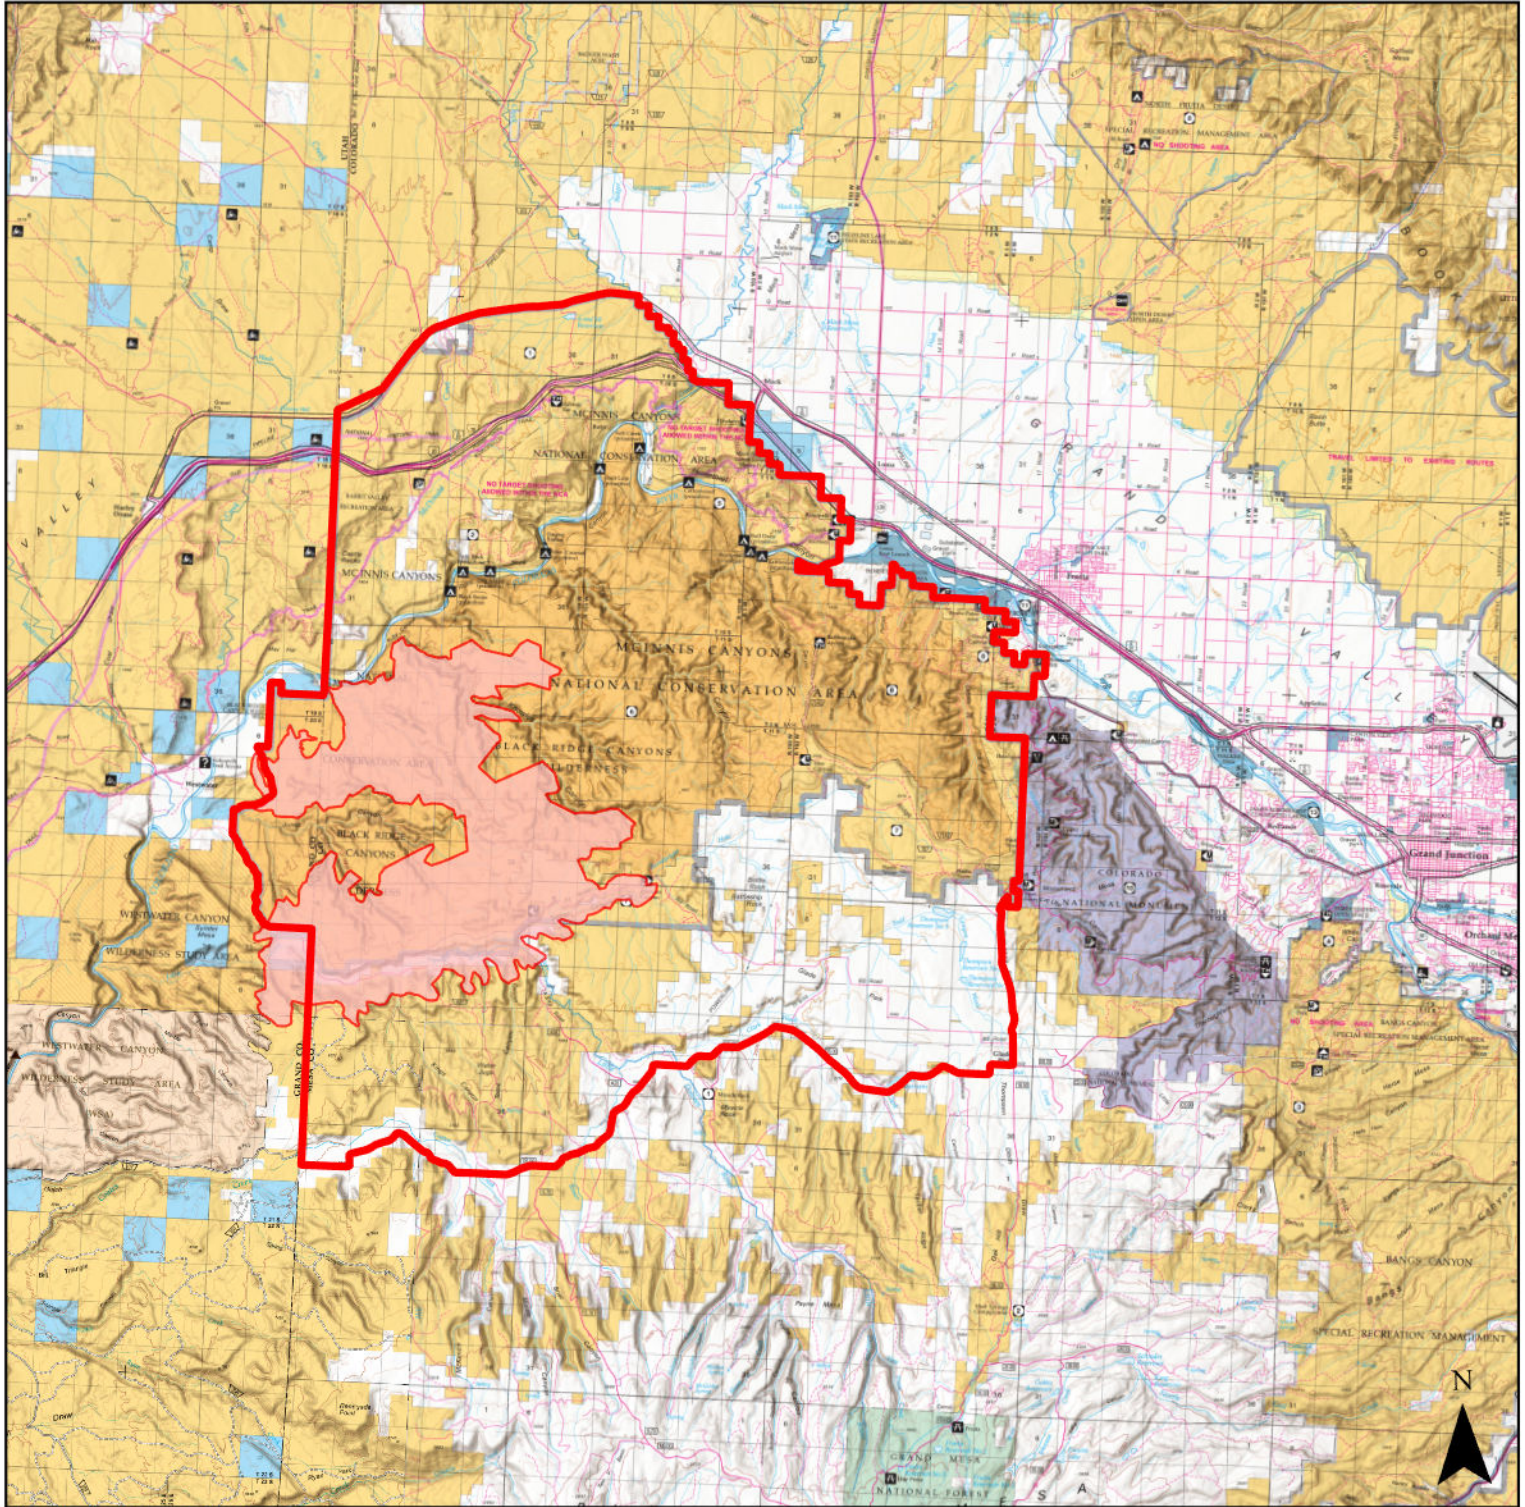

# Area Closures

Bureau of Land Management  
Grand Junction Field Office  
2815 H Road  
Grand Junction, CO 81506  
970-244-3000

Map Created: 6/27/2026

## Legend

Closure Boundary

No warranty is made by the Bureau of Land Management as to the accuracy, reliability, or completeness of this map or the data displayed for individual use or aggregate use with other data.