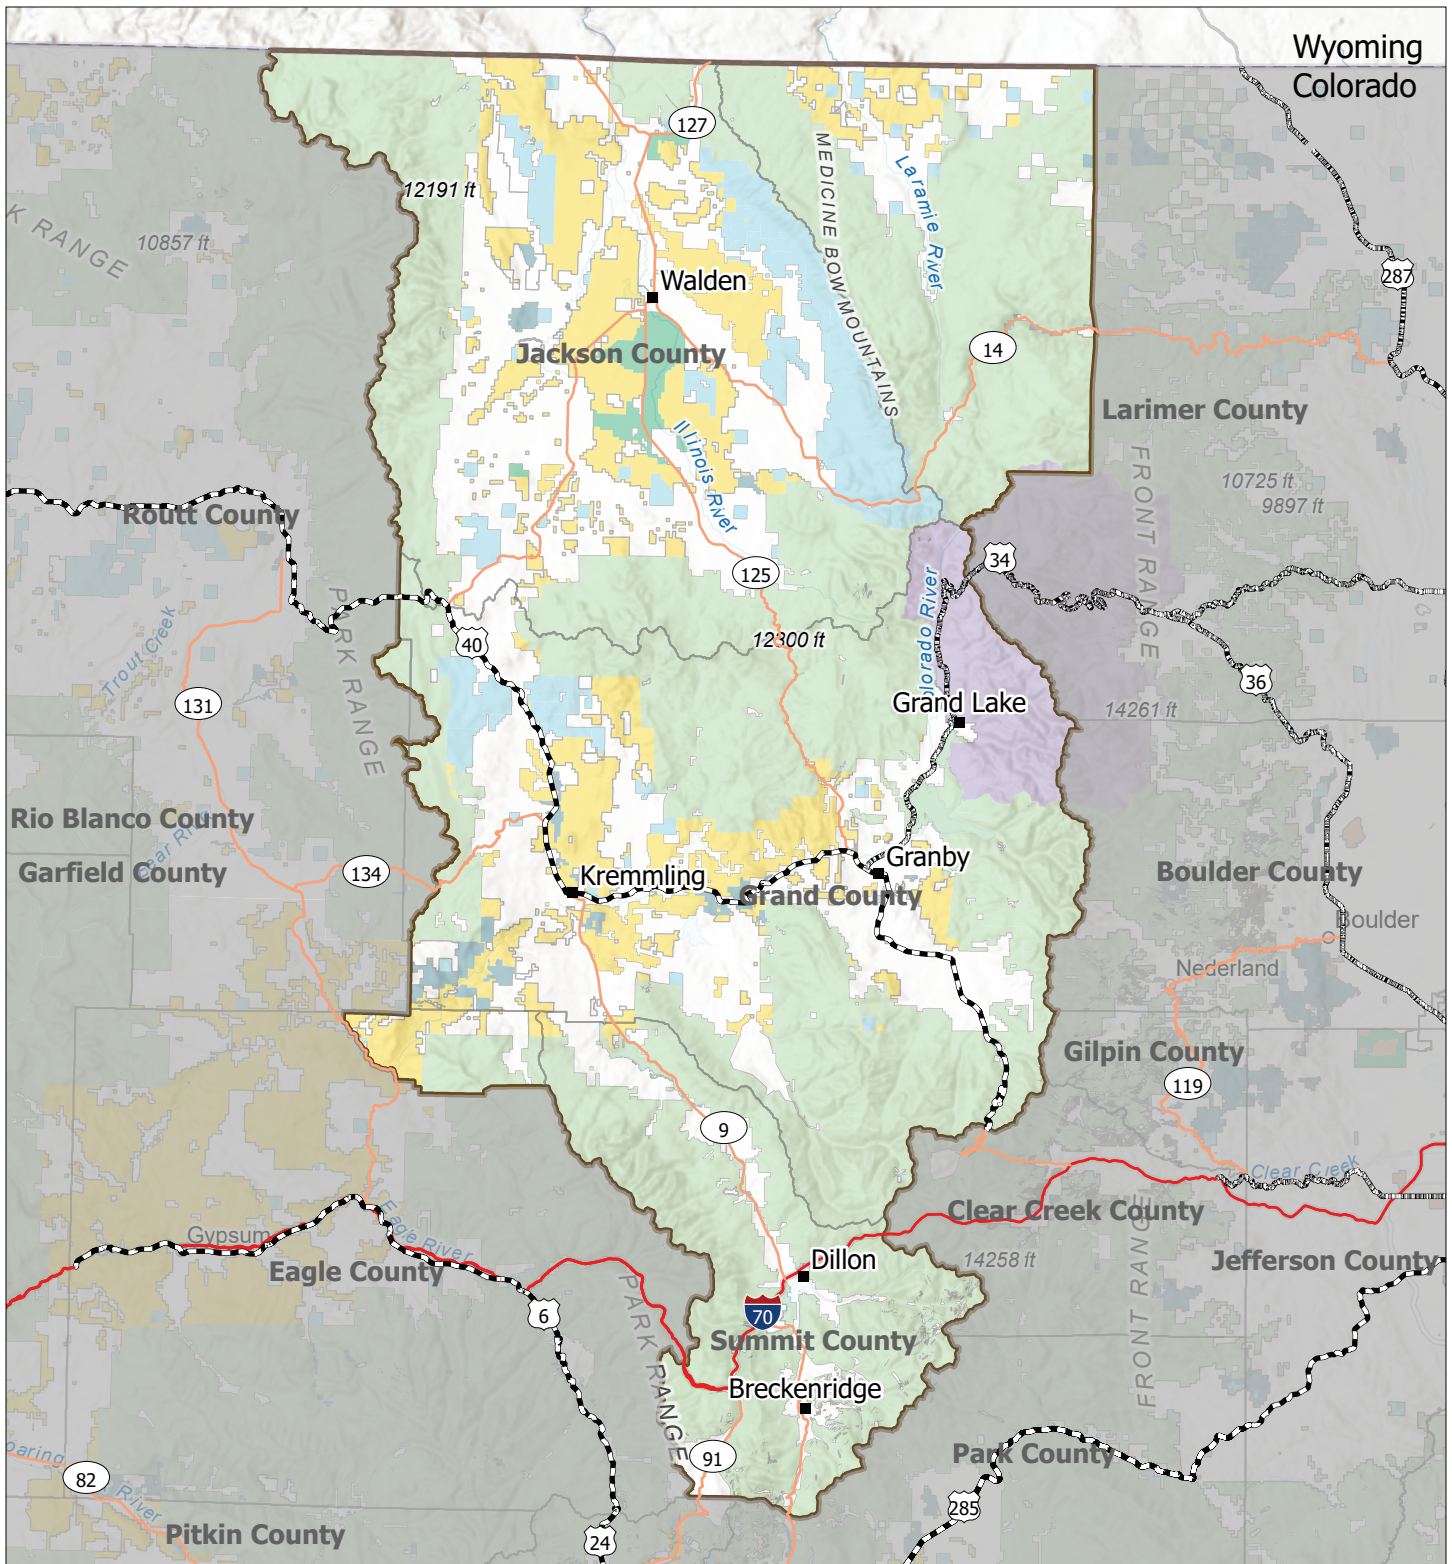

BLM Colorado Kremmling Field Office Boundary

Bureau of Land Management
Kremmling Field Office
2103 Park Ave
Kremmling, CO 80459
970-724-3000

6/17/2026

- BLM Field Office Area Boundaries
- Colorado Counties
- Bureau of Land Management
- Bureau of Reclamation
- National Park Service
- Other Federal
- Private
- State
- State, County, City: Recreation Areas
- US Fish and Wildlife Service
- US Forest Service

No warranty is made by the Bureau of Land Management as to the accuracy, reliability, or completeness of this map or the data displayed for individual use or aggregate use with other data.