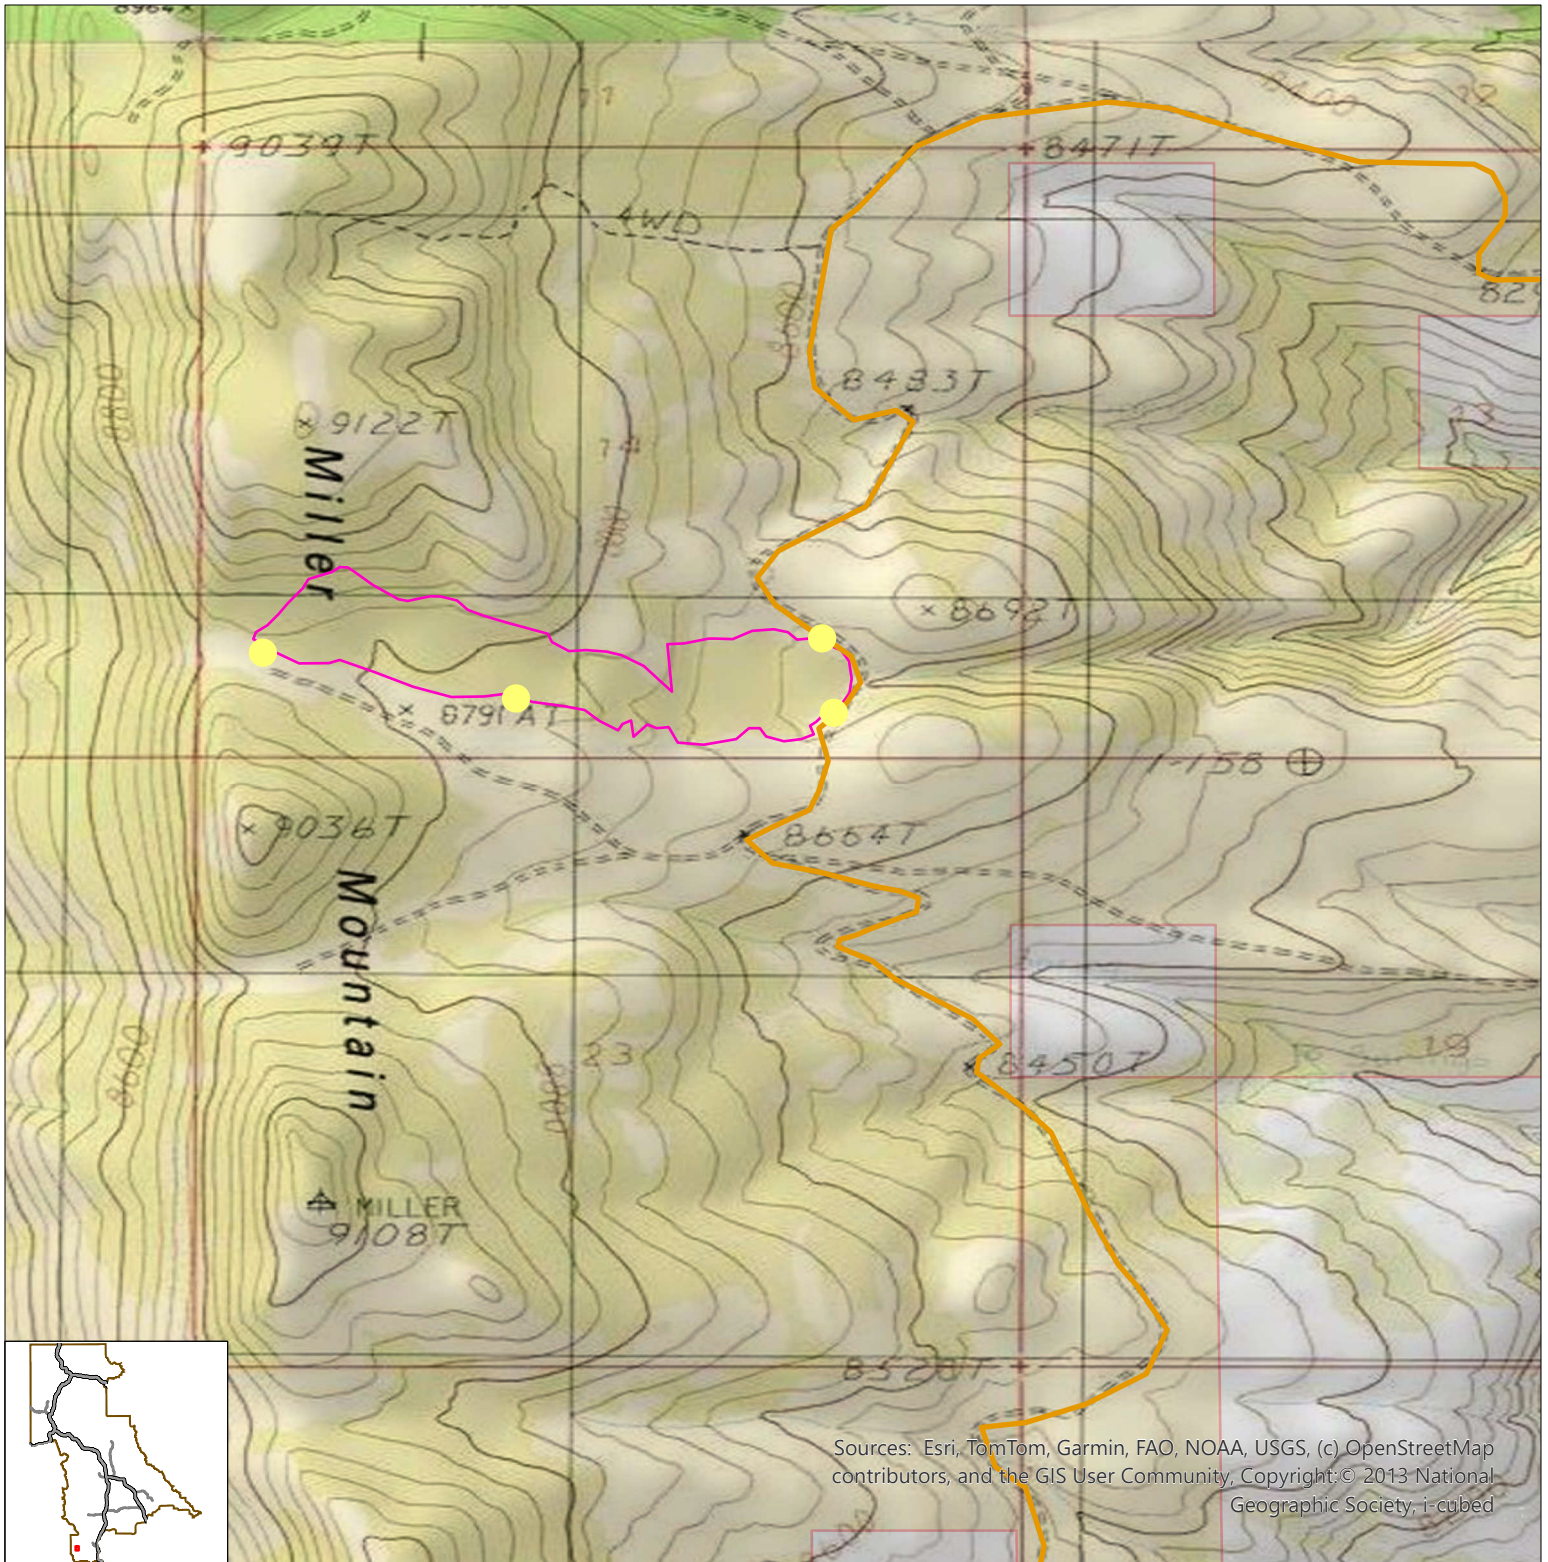

# Burdick Salvage

Exhibit A, Topography Map, WYD01-TX-2026.0001

Bureau of Land Management  
Pinedale Field Office  
P.O. Box 768  
Pinedale, WY 82941  
307-367-5300

Wyoming

4/16/2026

Sources: Esri, TomTom, Garmin, FAO, NOAA, USGS, (c) OpenStreetMap contributors, and the GIS User Community. Copyright: © 2013 National Geographic Society, i-cubed

● Deck Locations

— Potential Haul Routes

□ Burdick Salvage Sale Area

Surface Management Agency

■ Bureau of Land Management

□ Private

0.00 0.25 0.50 1.00 Miles

No warranty is made by the Bureau of Land Management as to the accuracy, reliability, or completeness of this map or the data displayed for individual use or aggregate use with other data.