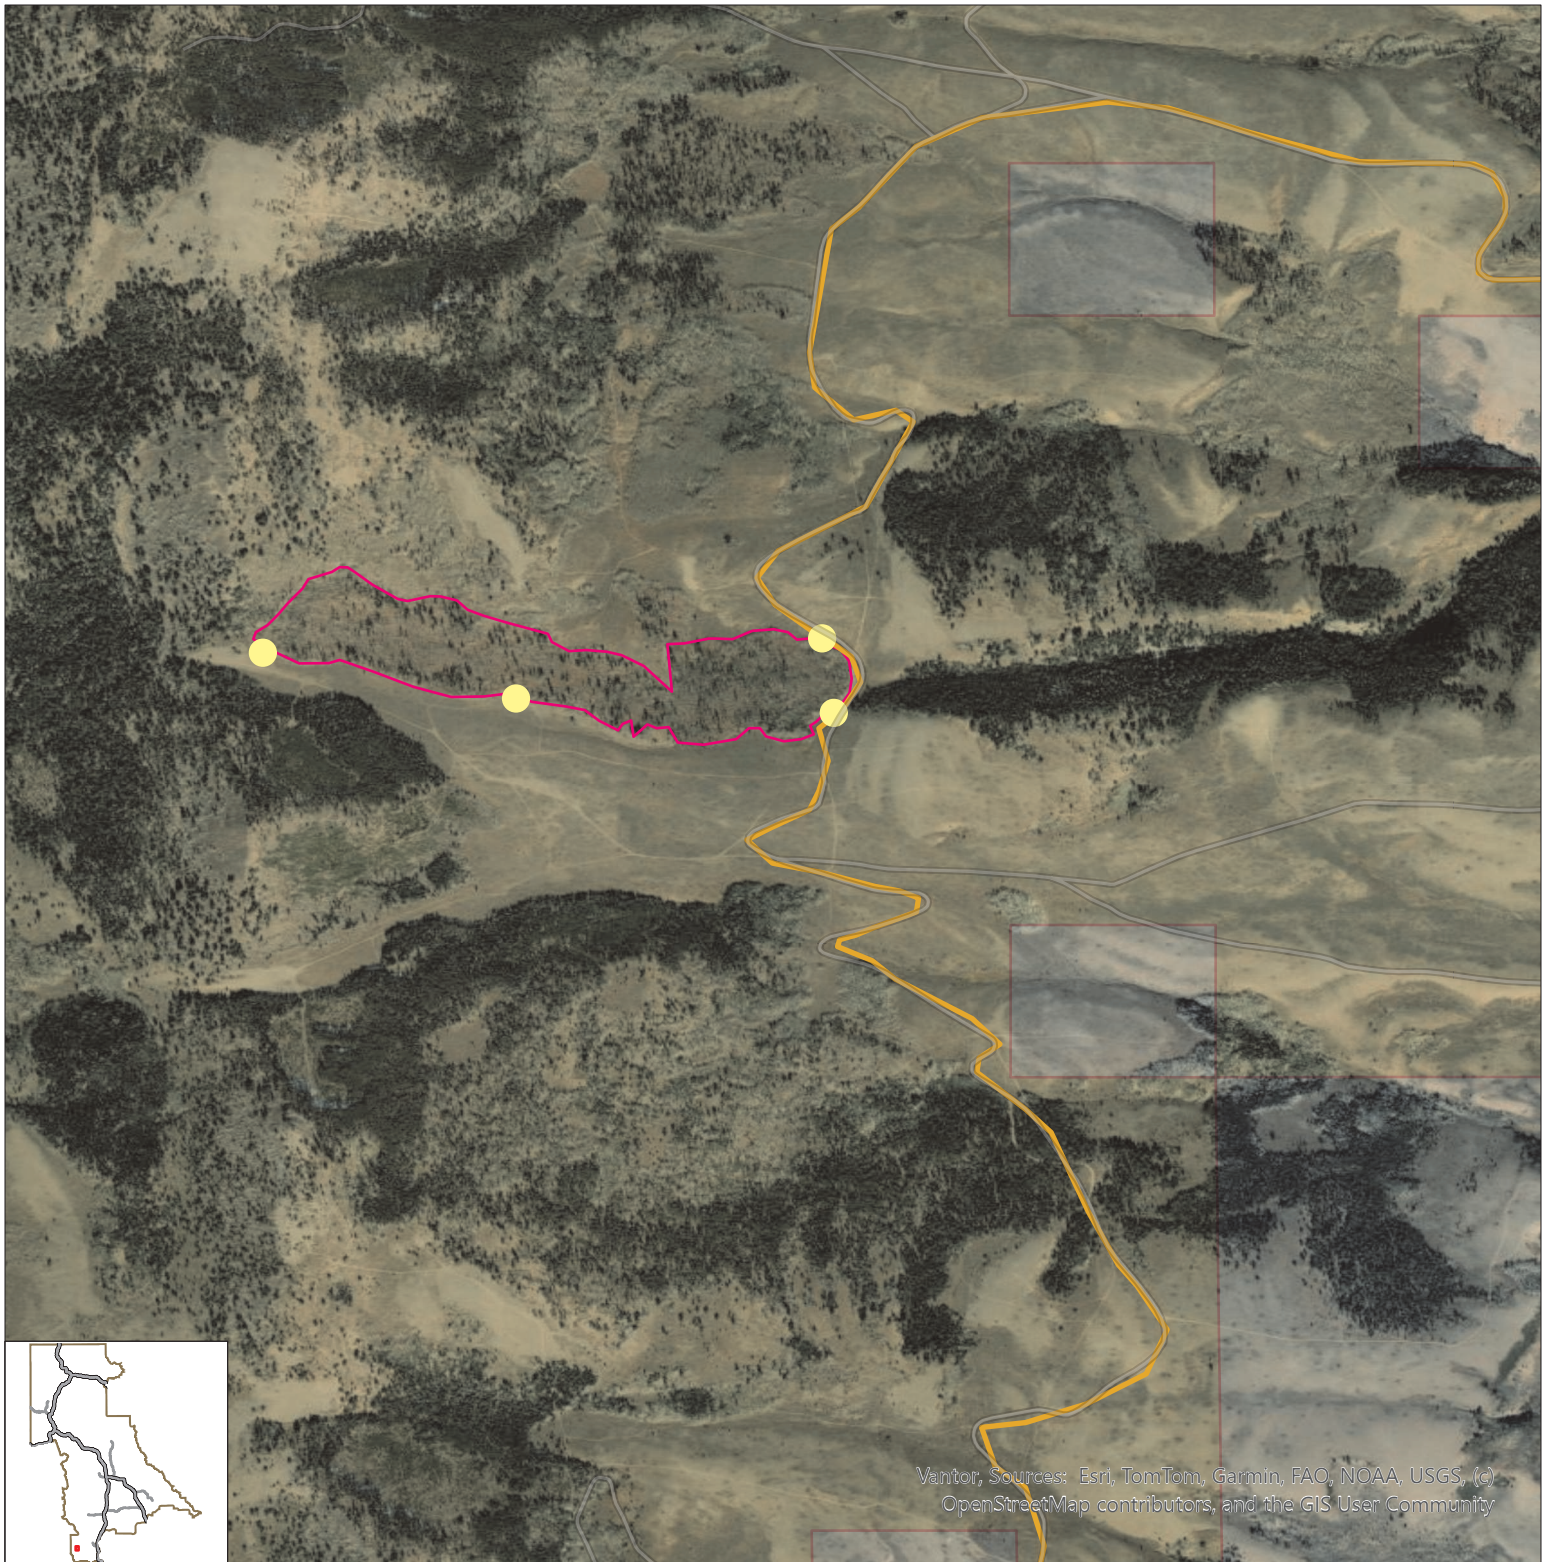

Burdick Salvage

Exhibit A Aerial Map, WYD01-TX-2026.0001

Bureau of Land Management
Pinedale Field Office
P.O. Box 768
Pinedale, WY 82941
307-367-5300

Wyoming

4/16/2026

Vantor, Sources: Esri, TomTom, Garmin, FAO, NOAA, USGS, (c) OpenStreetMap contributors, and the GIS User Community

- Deck Locations
 - Potential Haul Routes
 - Burdick Salvage Sale Area
- | Surface Management Agency | |
|---|---------------------------|
| | Bureau of Land Management |
| | Private |

No warranty is made by the Bureau of Land Management as to the accuracy, reliability, or completeness of this map or the data displayed for individual use or aggregate use with other data.