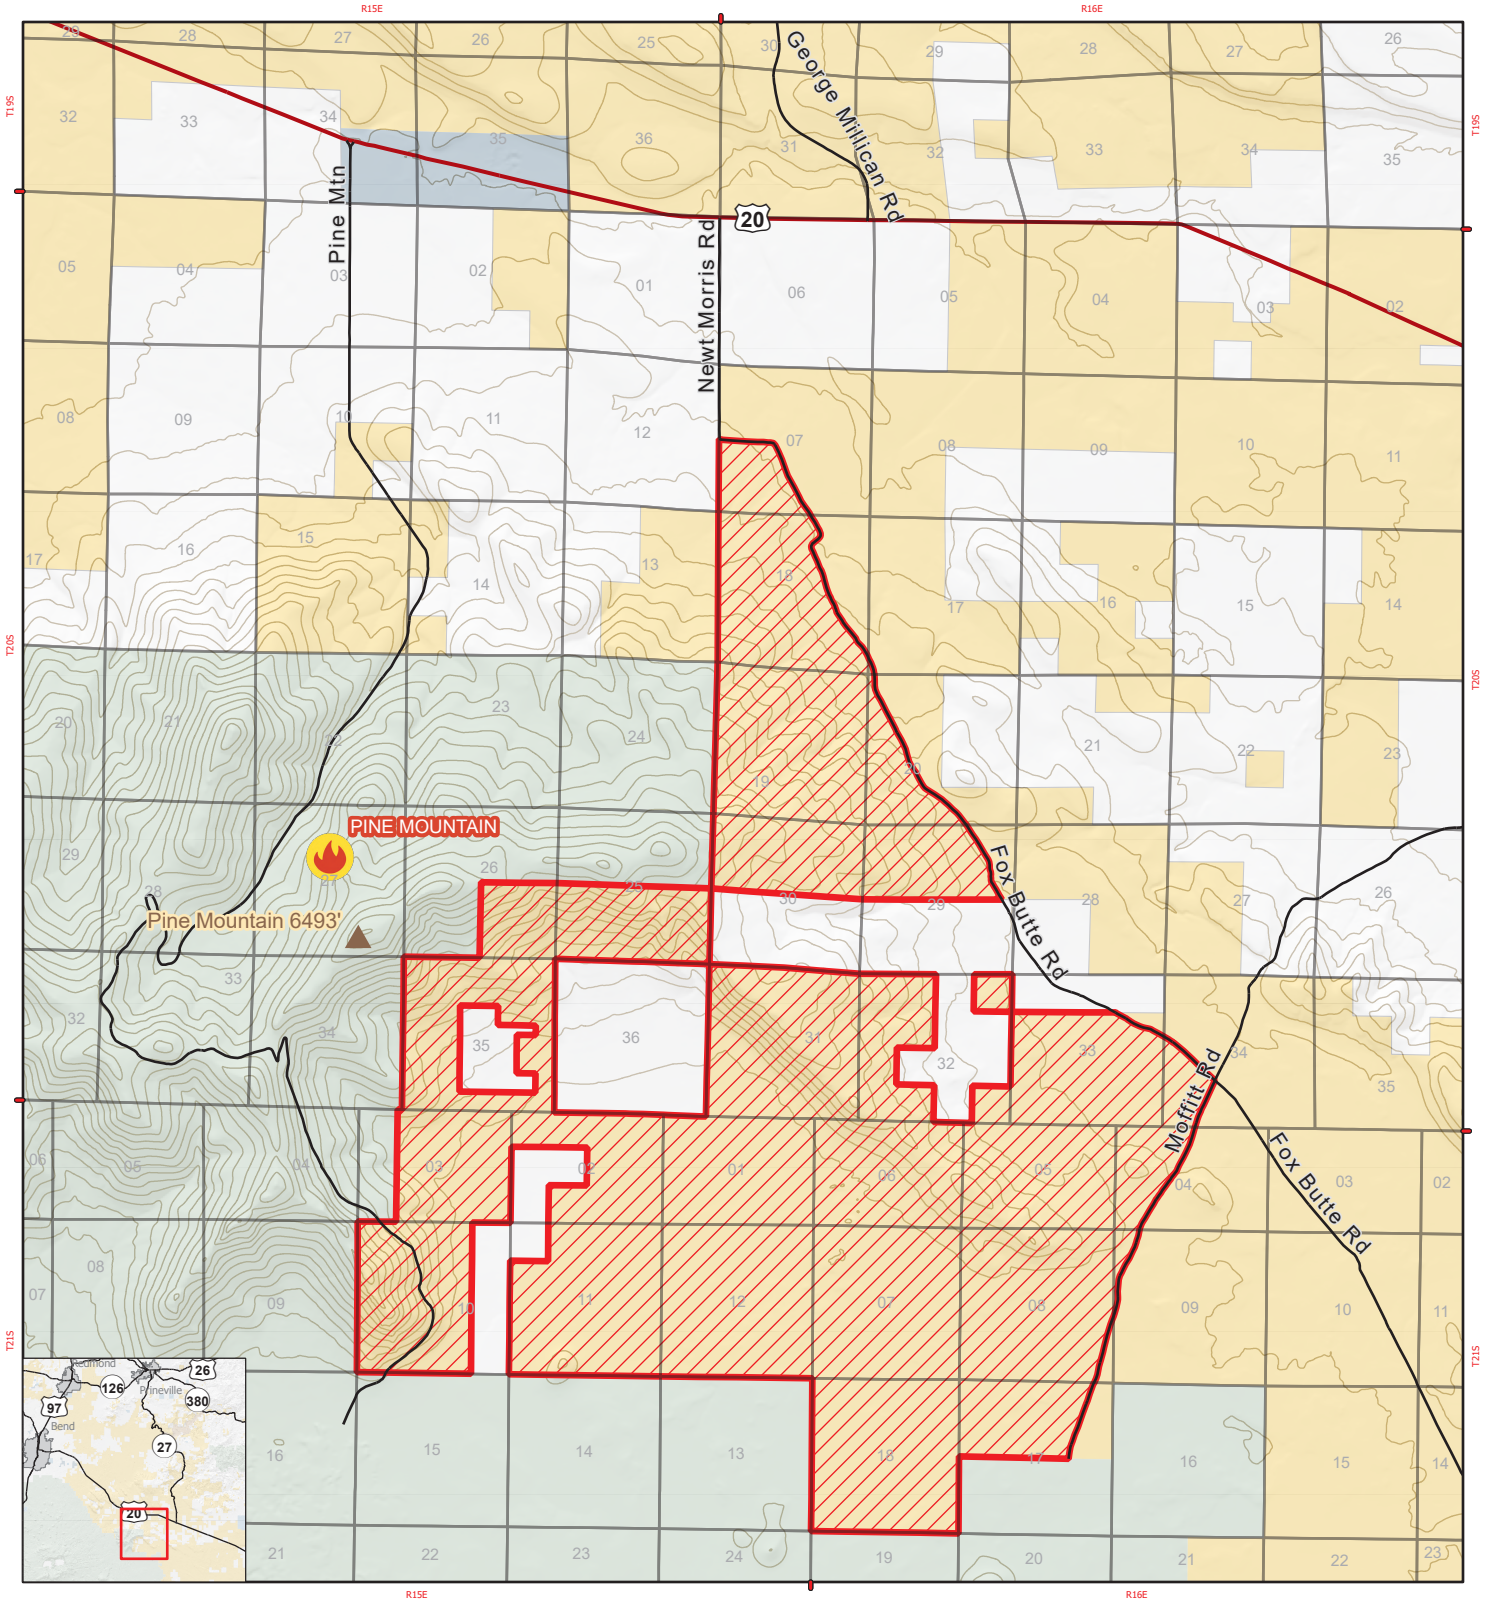

Pine Mountain BLM Fire Closure

Bureau of Land Management
Prineville District Office
3050 NE 3rd St
Prineville, OR 97754
(541) 416-6700

5/8/2026

- BLM Closure
- Road
- Highway

- Administered Lands**
- Bureau of Land Management
 - U.S. Forest Service
 - Local Government

Private/Other

No warranty is made by the Bureau of Land Management as to the accuracy, reliability, or completeness of this map or the data displayed for individual use or aggregate use with other data.