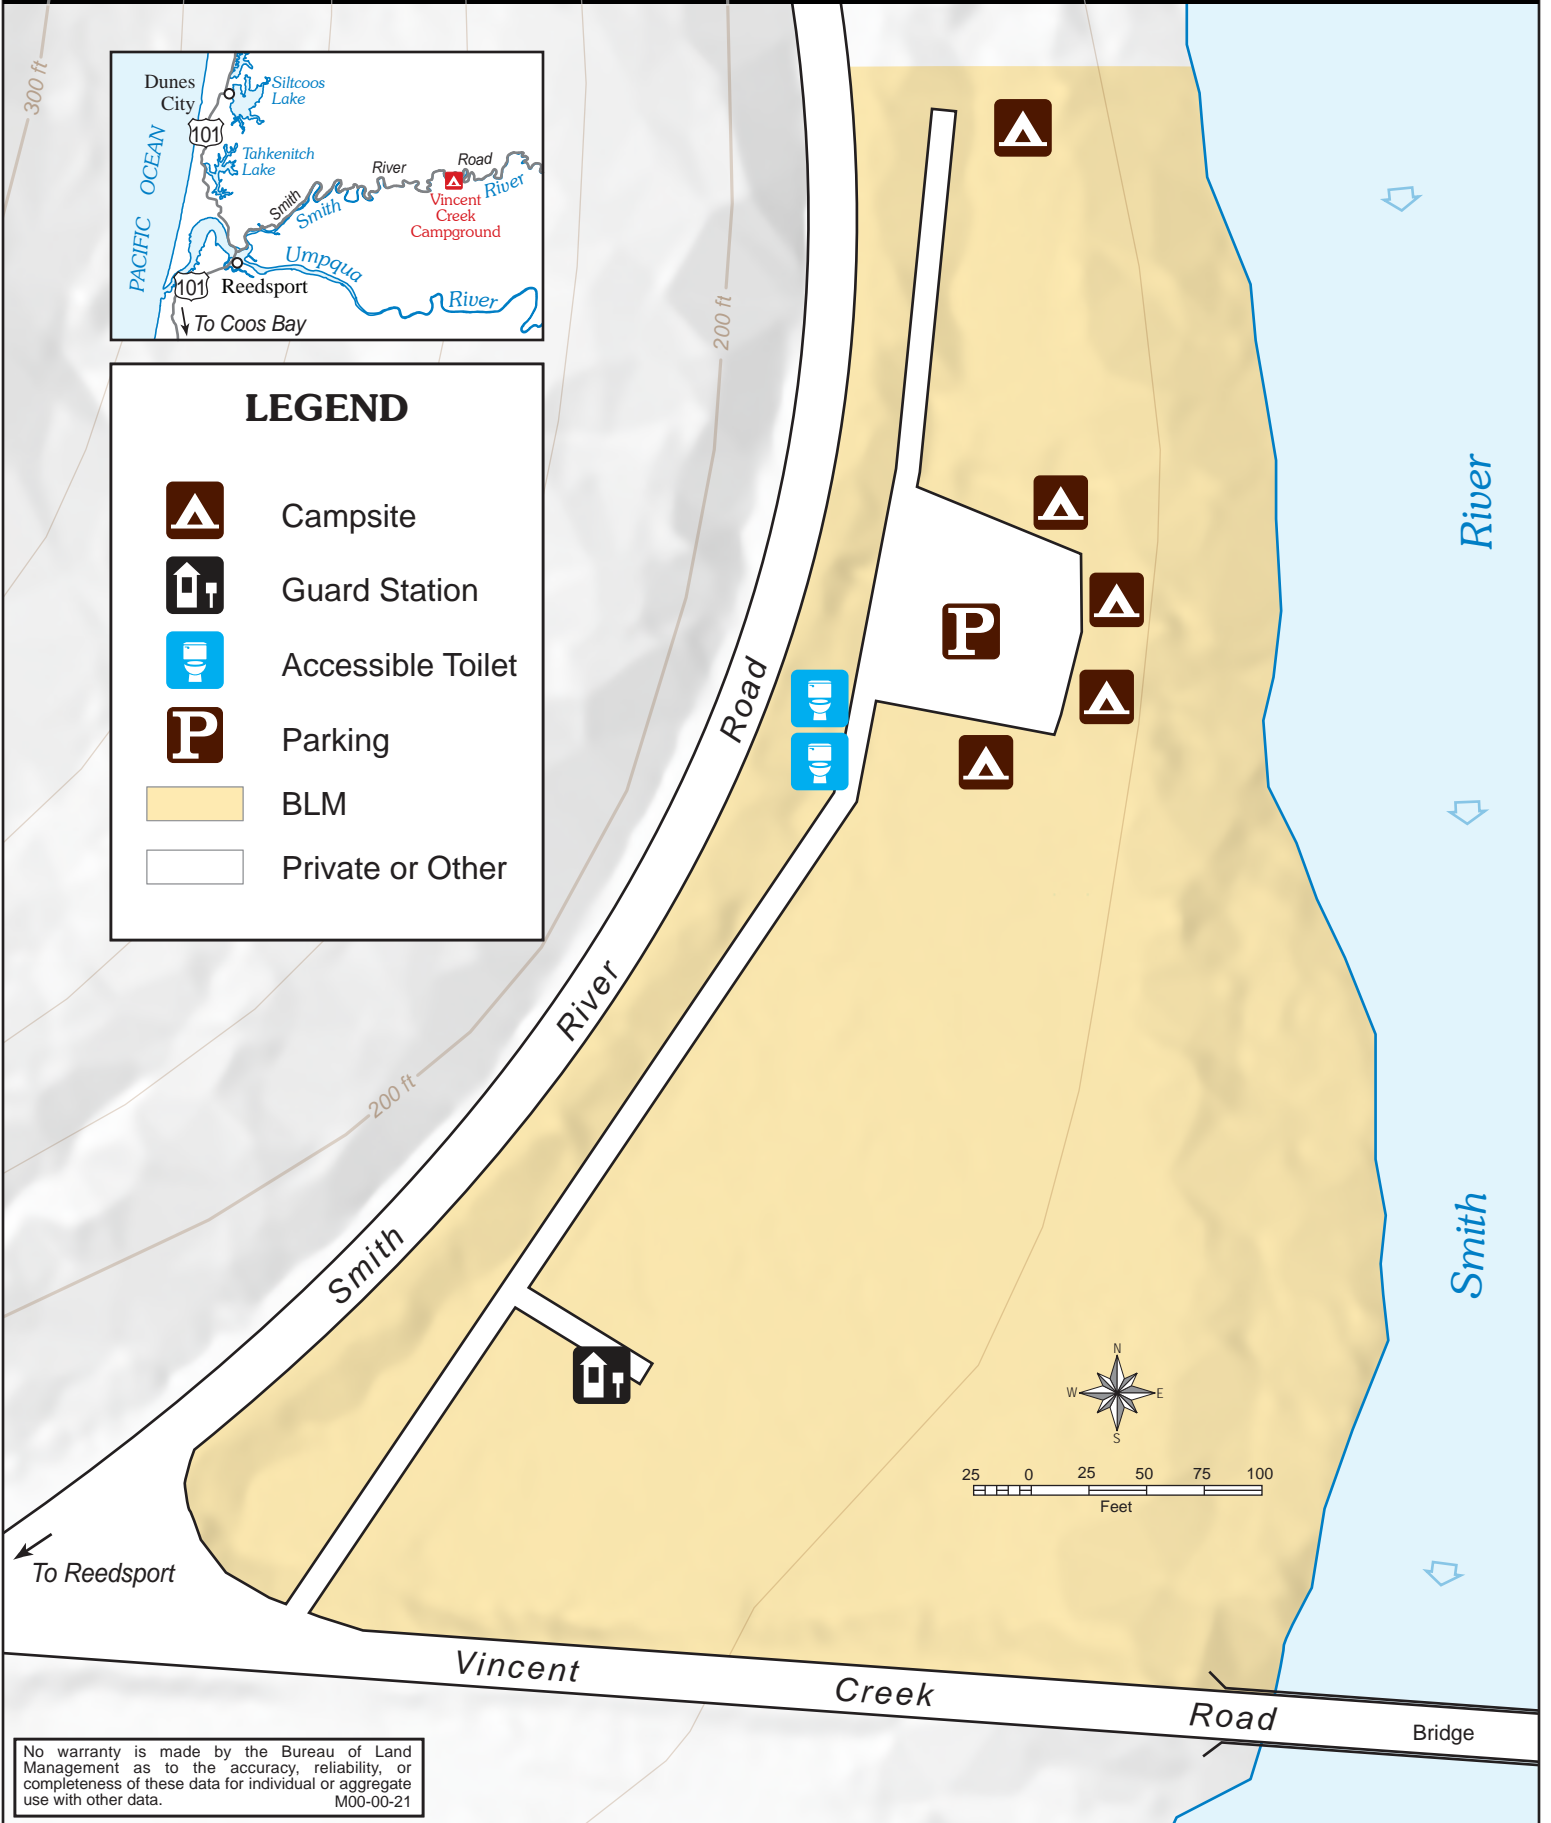

VINCENT CREEK Campground

Bureau of Land Management
Coos Bay District
1300 Airport Lane
North Bend, OR 97459
541-756-0100

LEGEND

- Campsite
- Guard Station
- Accessible Toilet
- Parking
- BLM
- Private or Other

To Reedsport

No warranty is made by the Bureau of Land Management as to the accuracy, reliability, or completeness of these data for individual or aggregate use with other data. M00-00-21