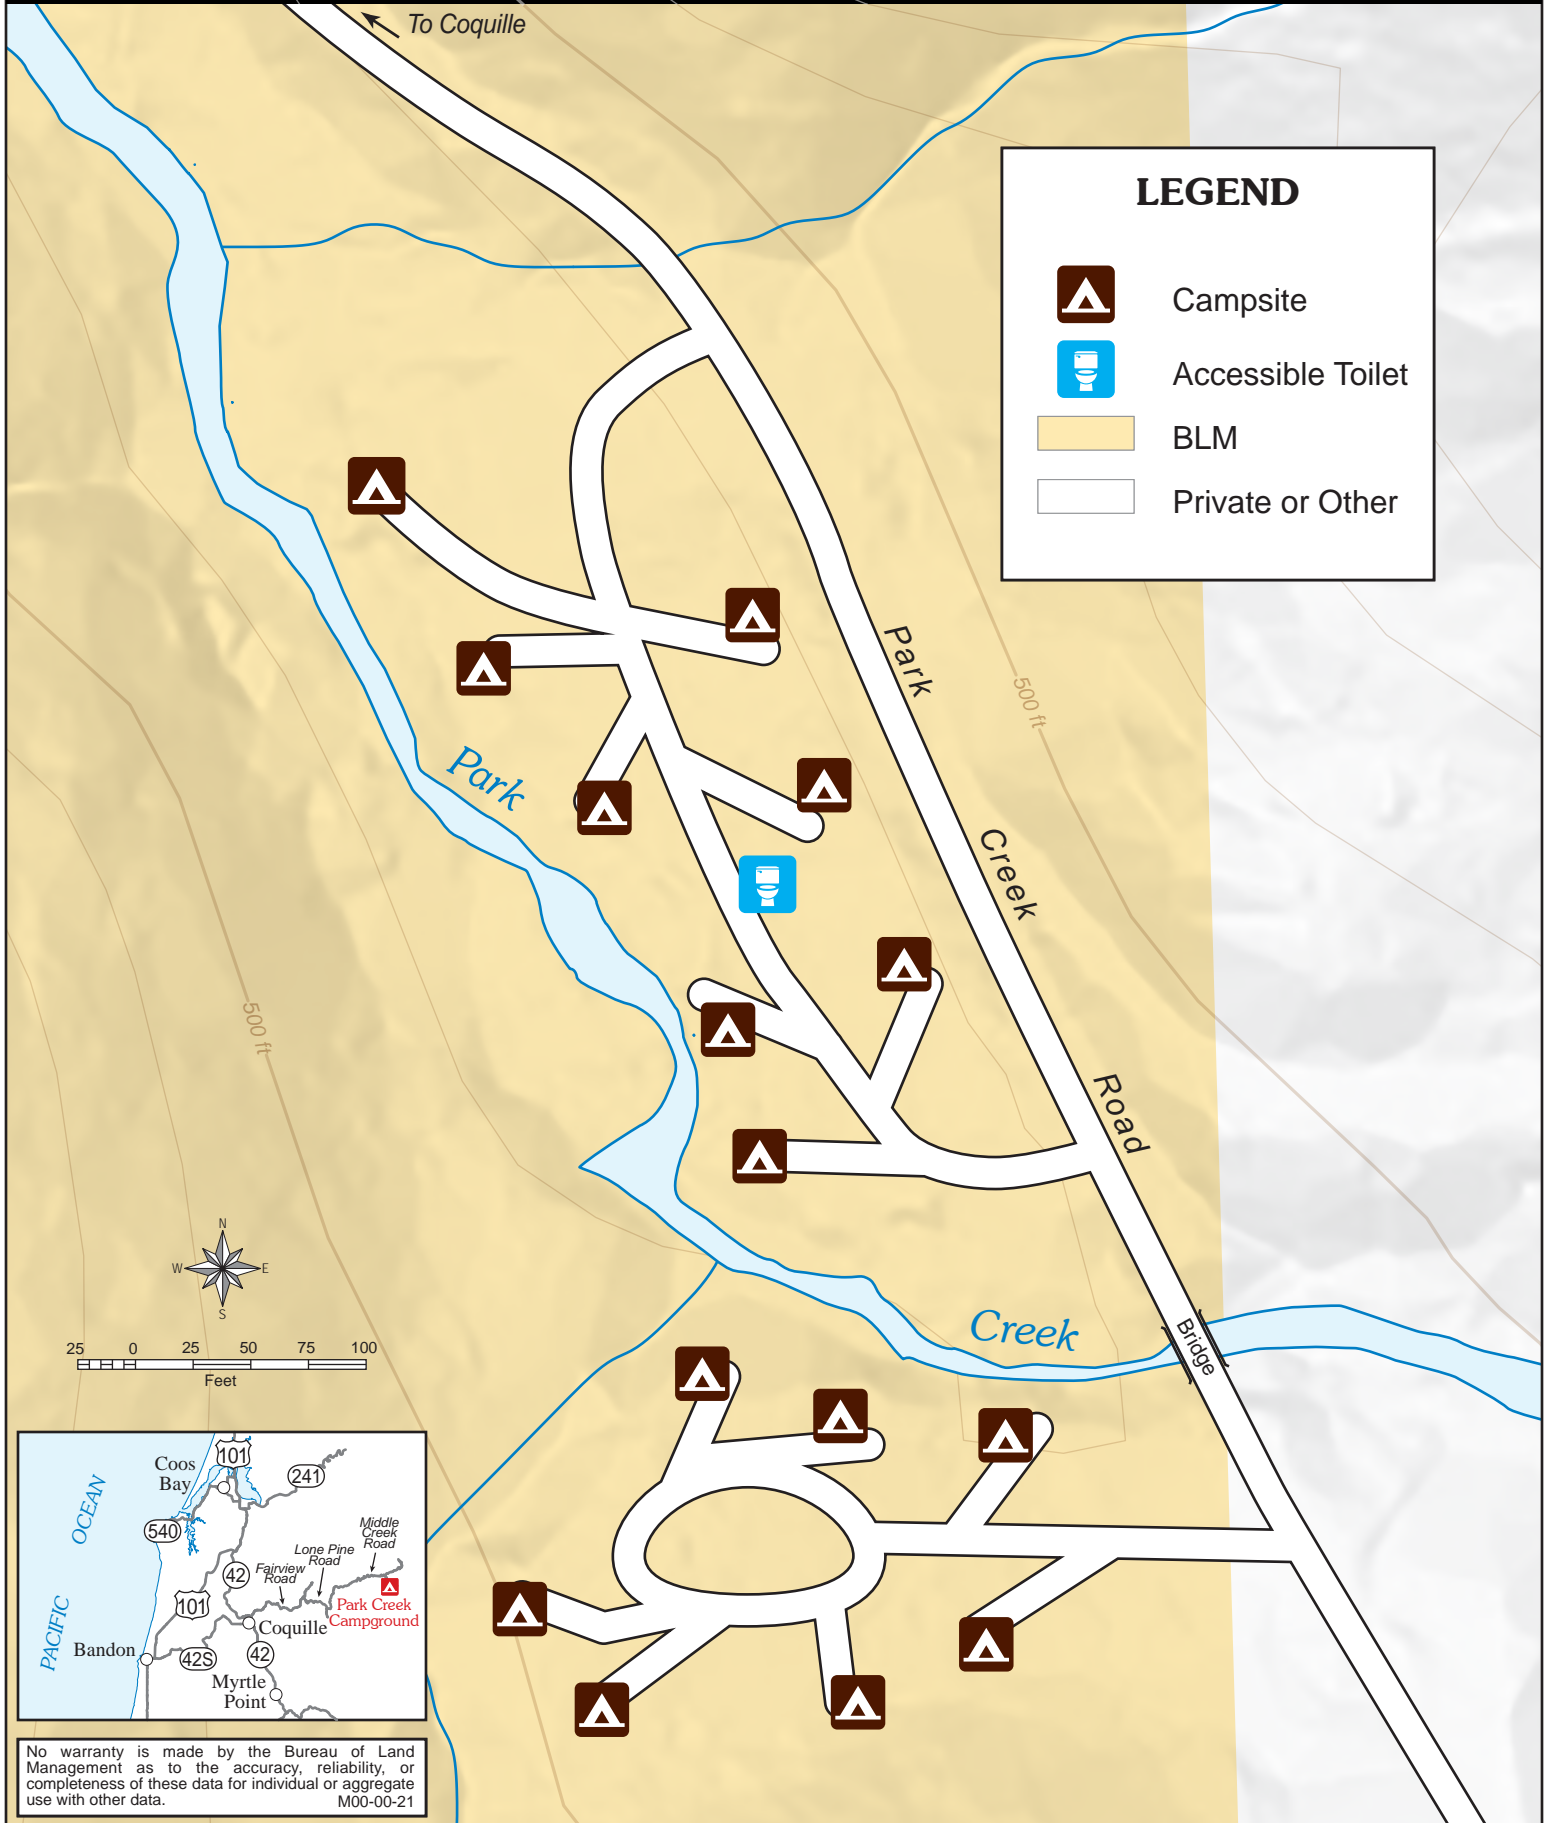

PARK CREEK Campground

Bureau of Land Management
Coos Bay District
1300 Airport Lane
North Bend, OR 97459
541-756-0100

LEGEND

- Campsite
- Accessible Toilet
- BLM
- Private or Other

No warranty is made by the Bureau of Land Management as to the accuracy, reliability, or completeness of these data for individual or aggregate use with other data. M00-00-21