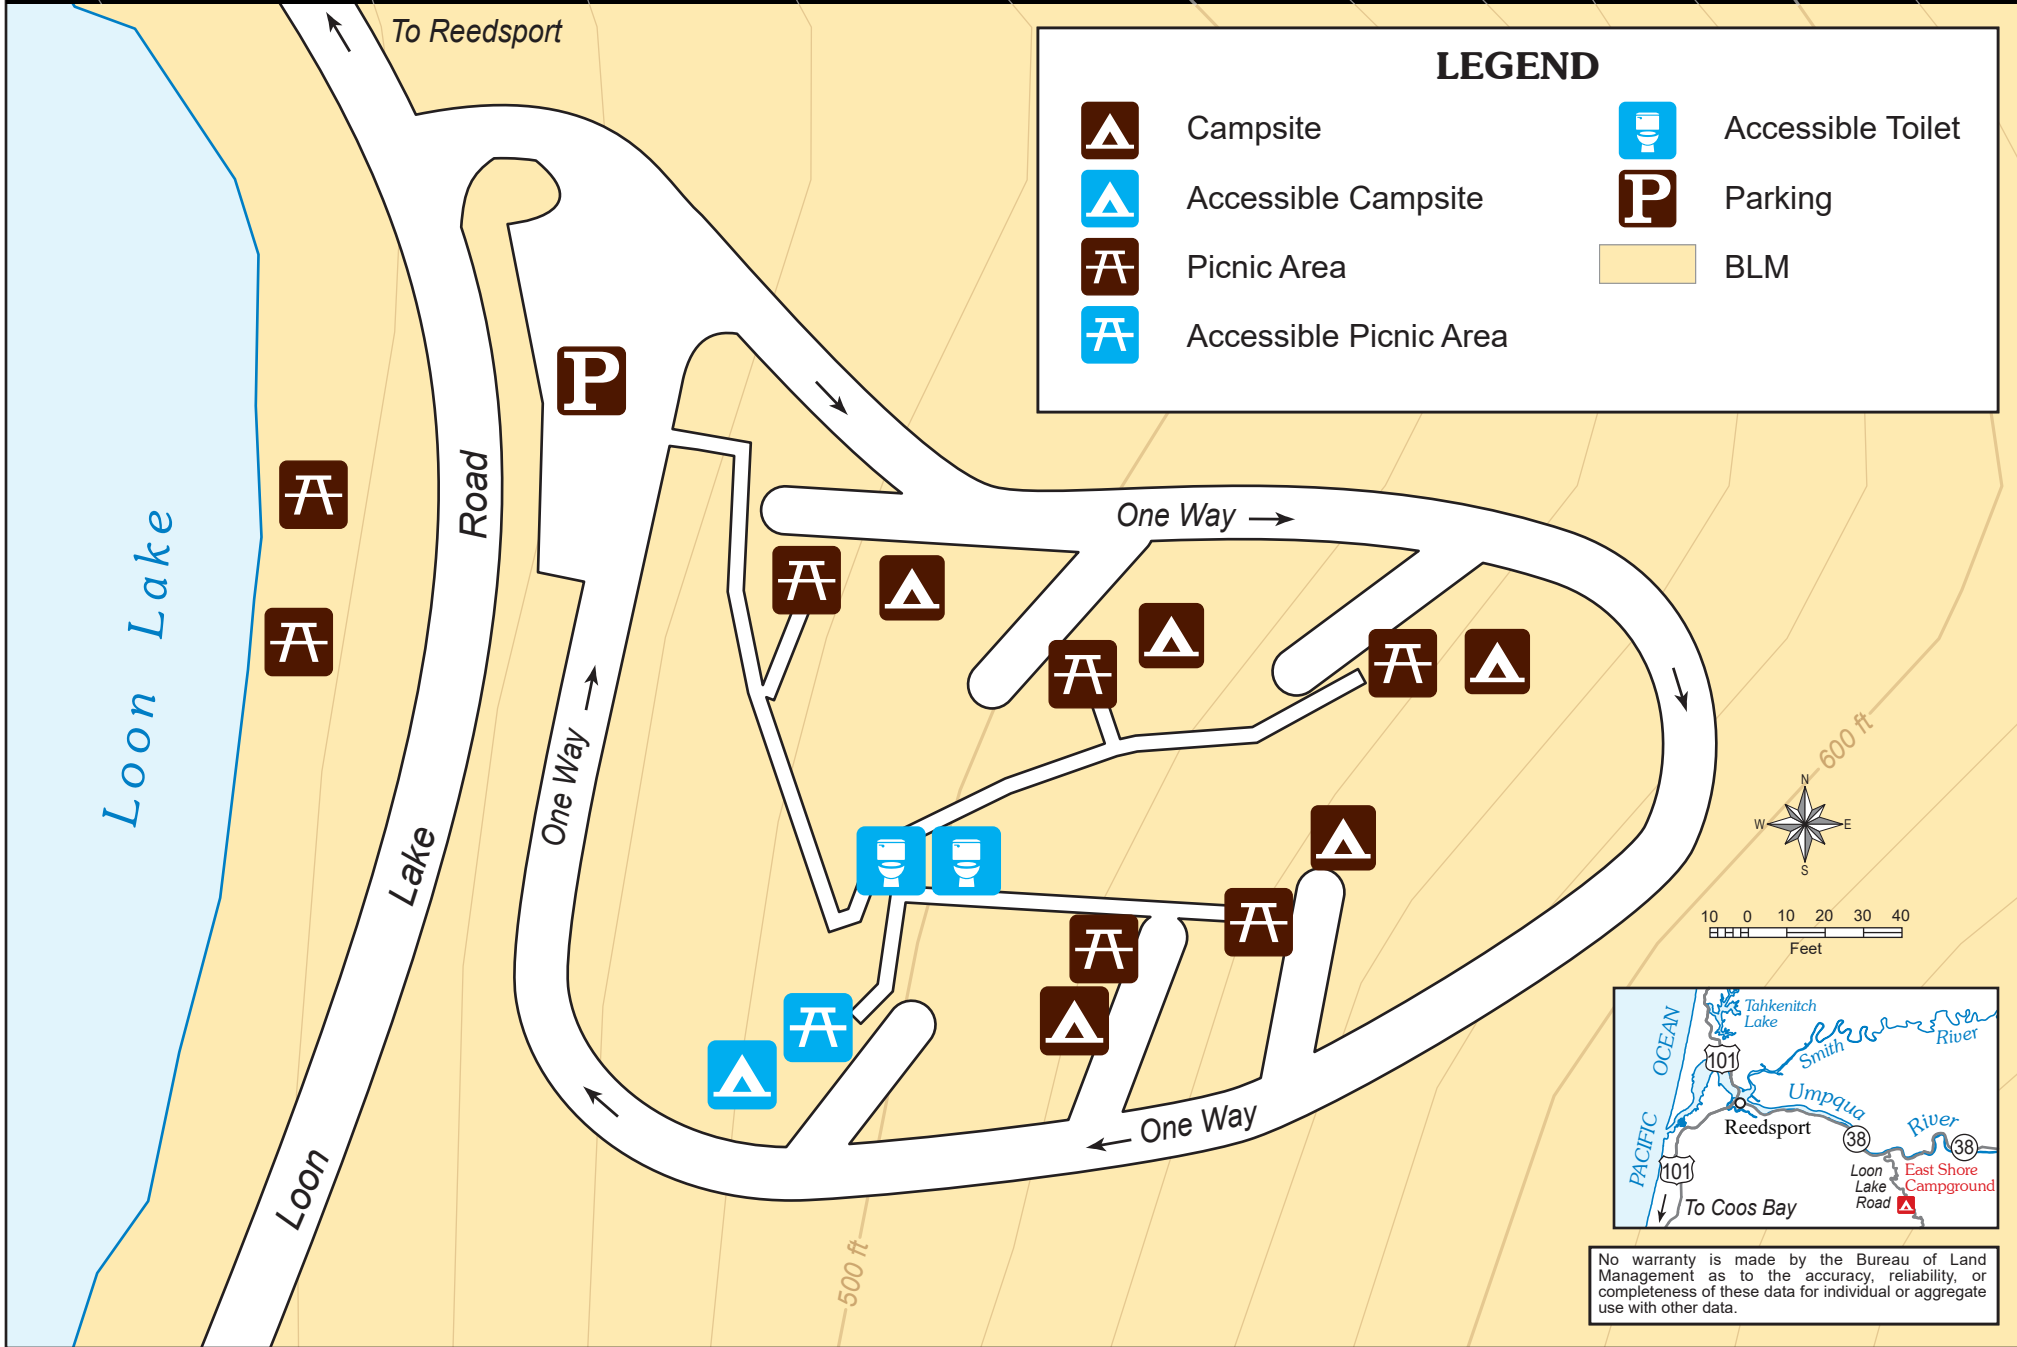

EAST SHORE Campground

Bureau of Land Management
Coos Bay District
1300 Airport Lane
North Bend, OR 97459
541-756-0100

LEGEND

	Campsite		Accessible Toilet
	Accessible Campsite		Parking
	Picnic Area		BLM
	Accessible Picnic Area		