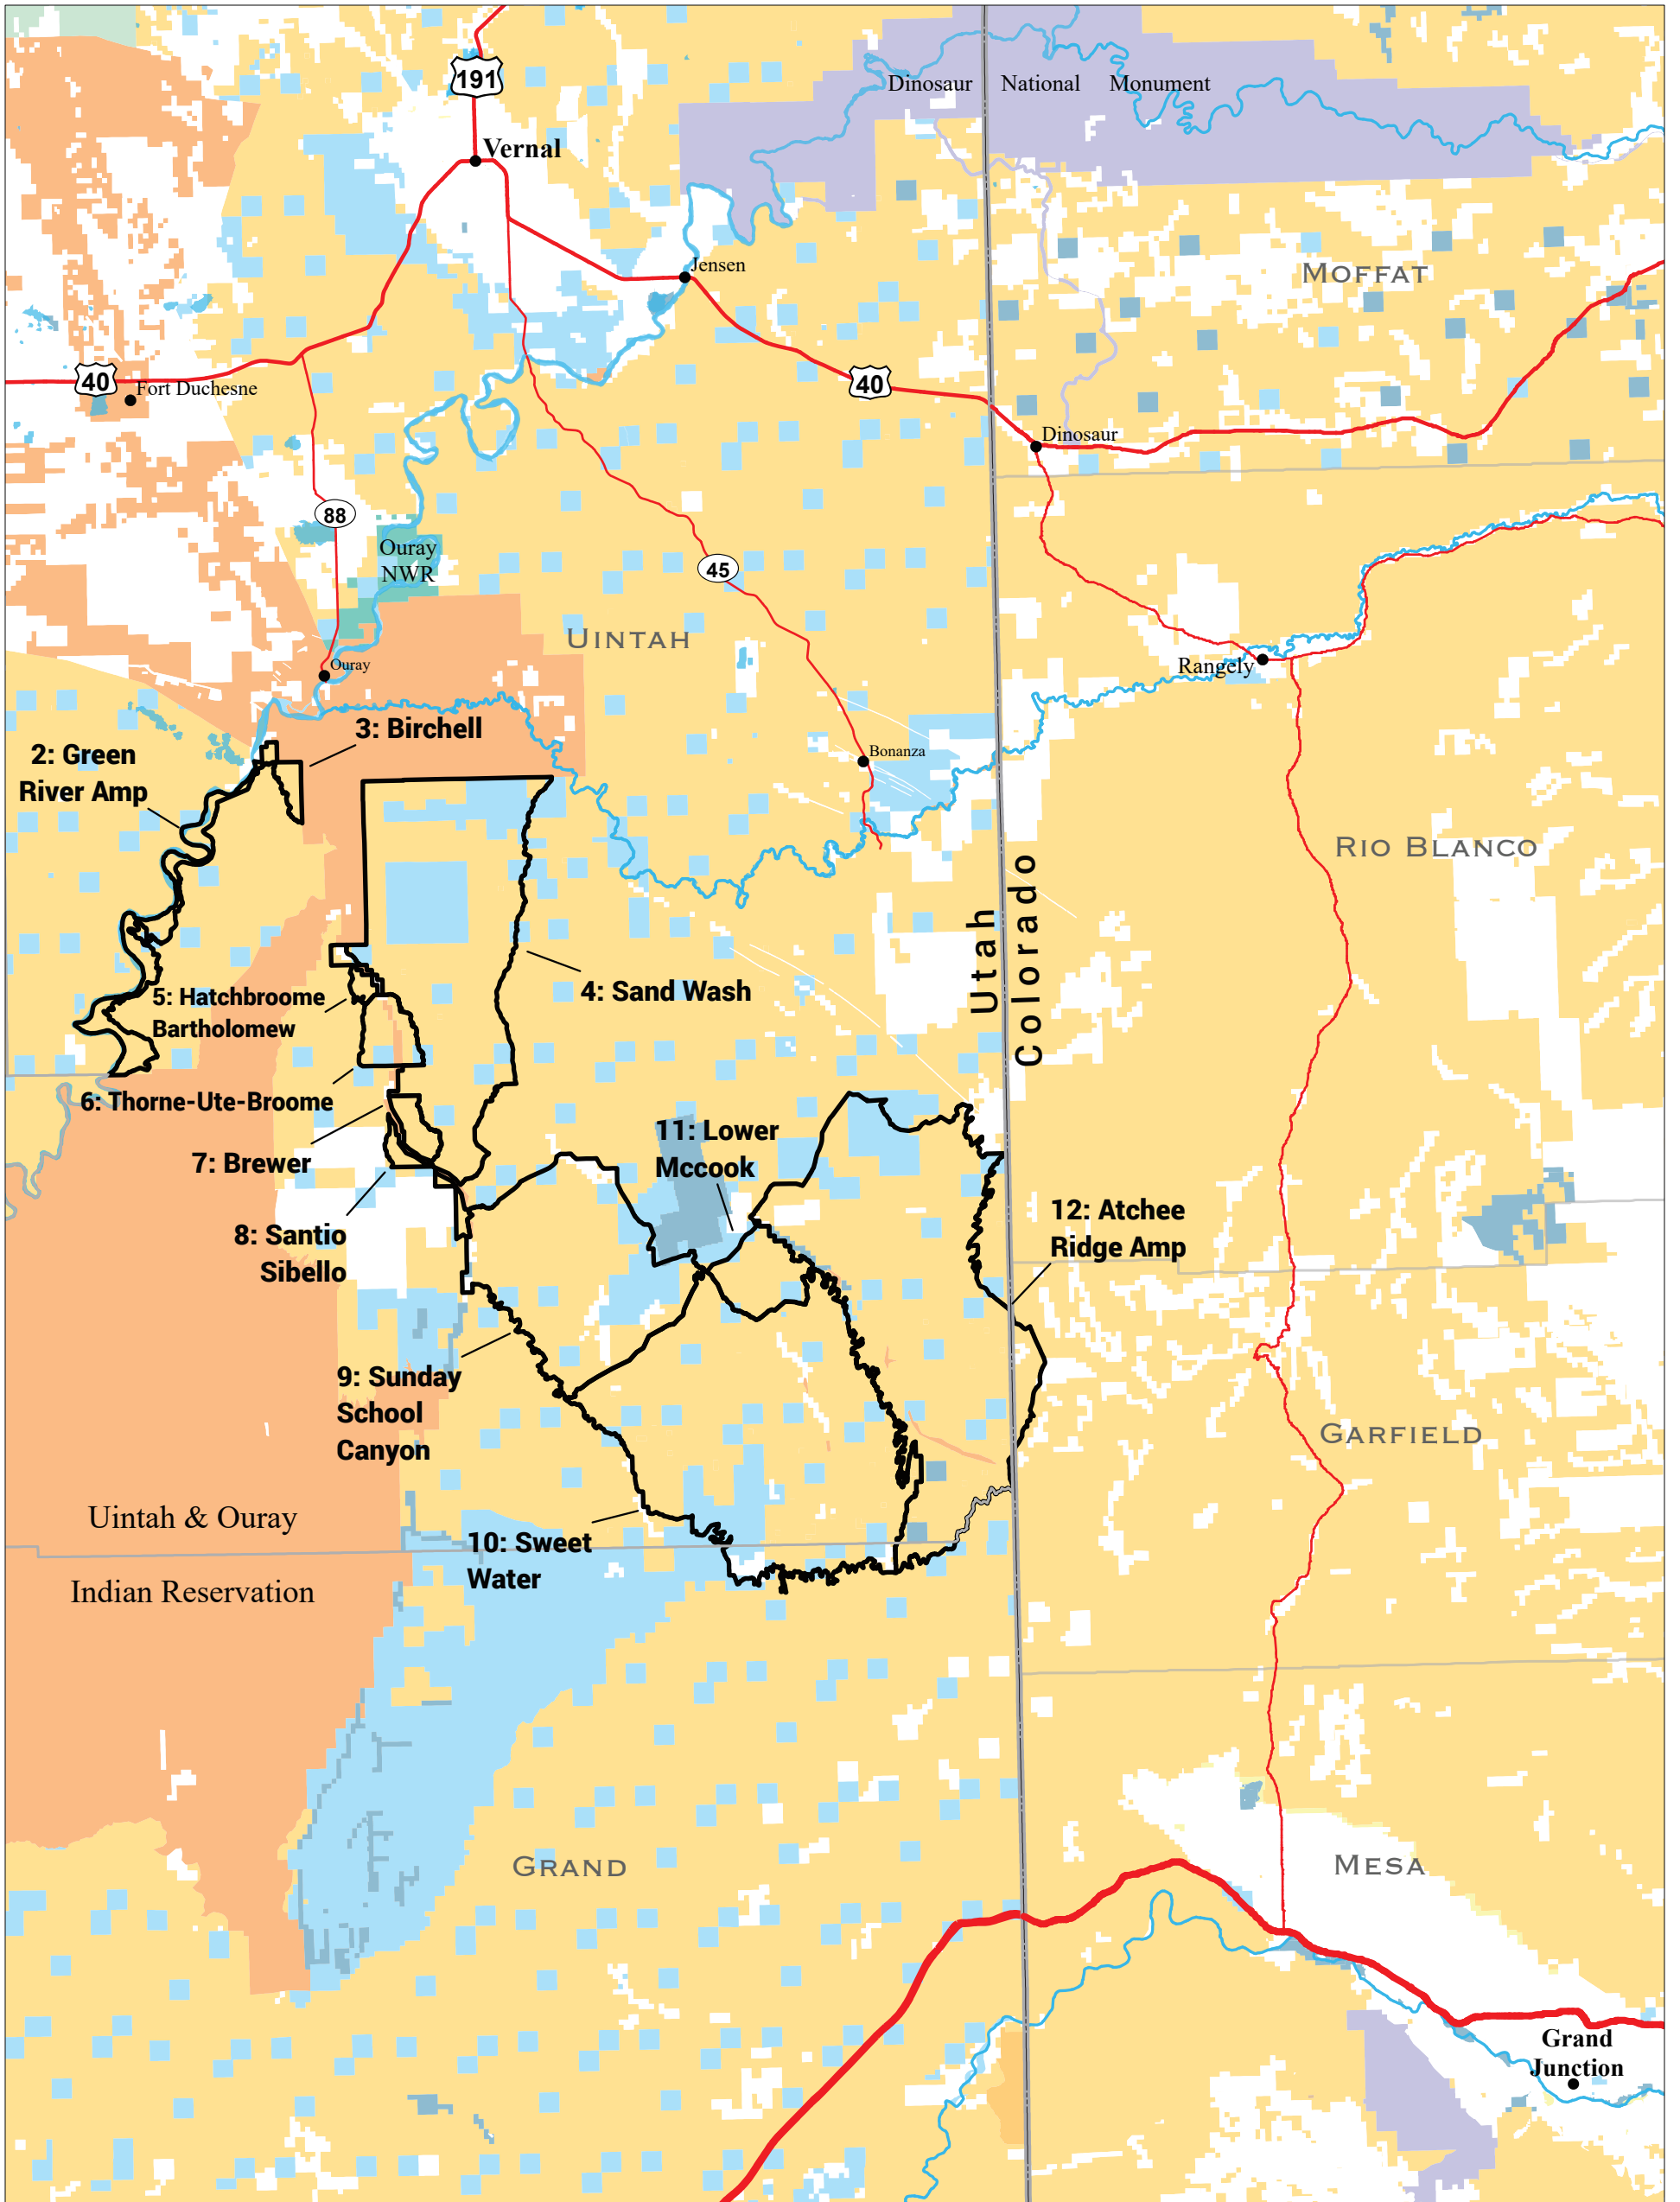

Map: 1 Location Map

Bureau of Land Management
Vernal Field Office
170 South 500 East
Vernal, UT 84078
435-781-4400

3/26/2026

Relinquished Allotment
 Bureau of Land Management

BLM Wilderness
 Bureau of Reclamation
 American Indian Reservation

National Park Service
 Private
 State Lands
 State of Utah Parks

State of Utah DWR
 U.S. Fish and Wildlife Refuge
 U.S. Forest Service

Map Projection: NAD 1983 UTM Zone 12N

No warranty is made by the Bureau of Land Management as to the accuracy, reliability, or completeness of this map or the data displayed for individual use or aggregate use with other data.