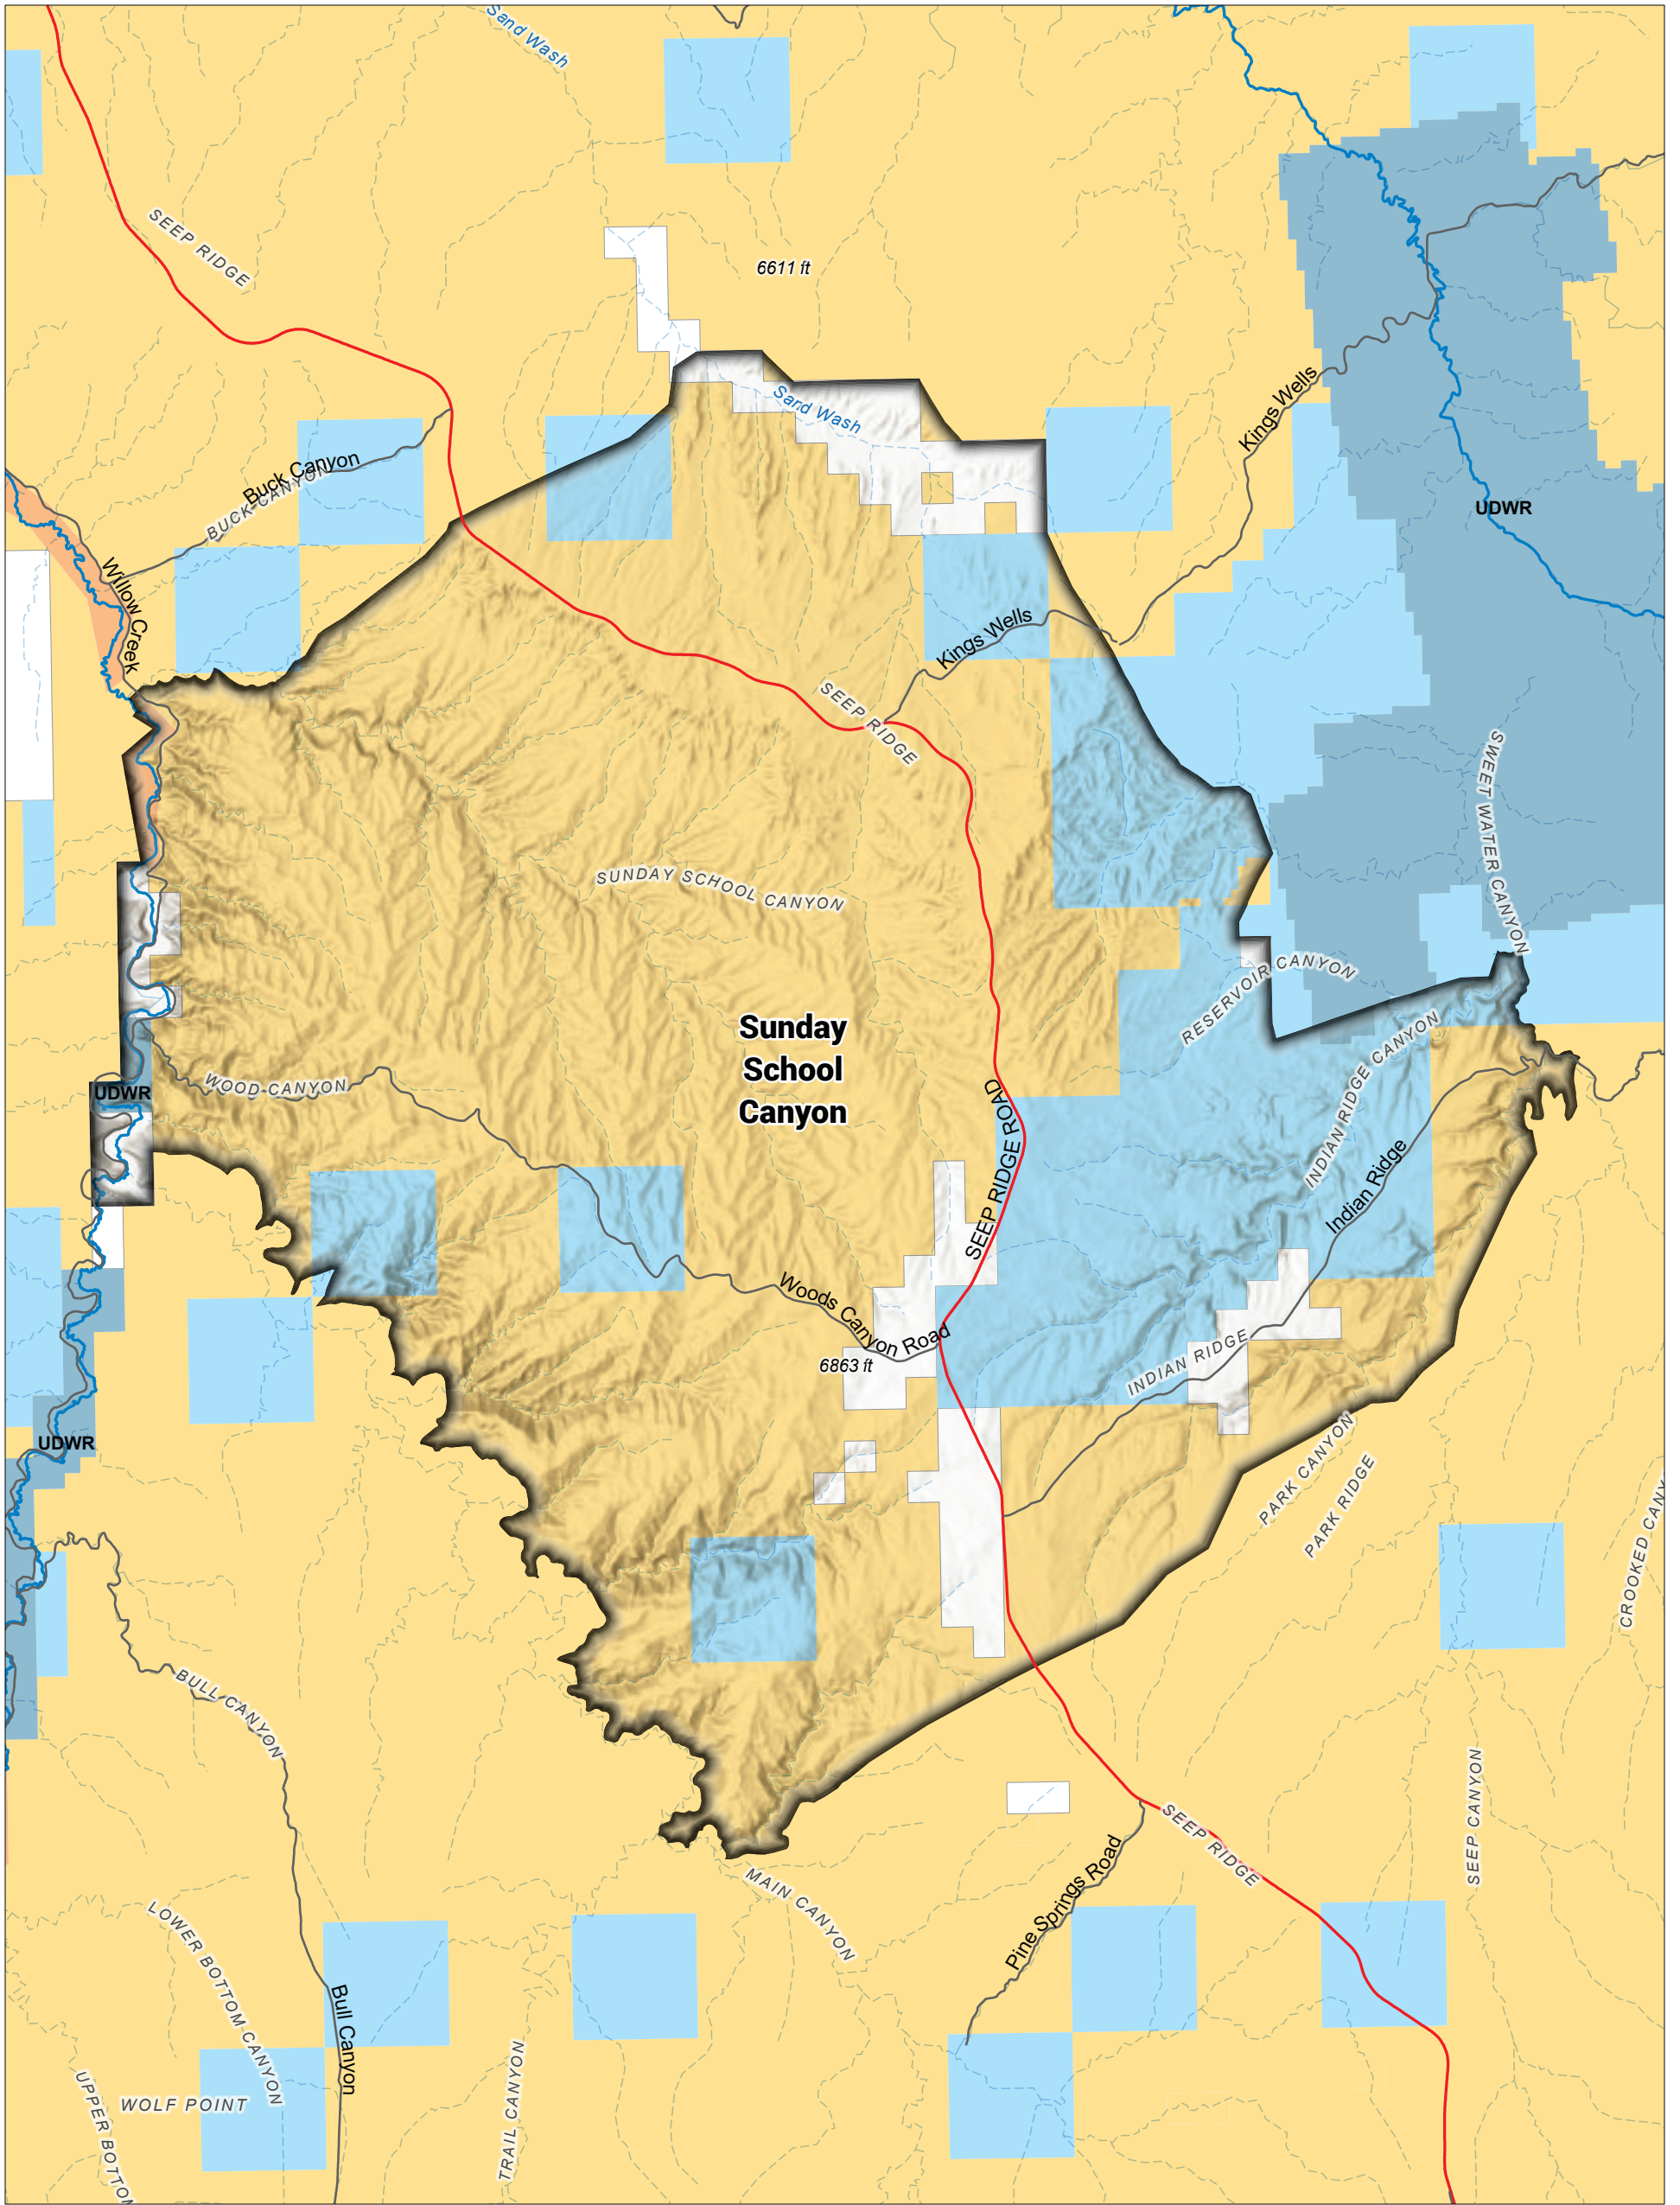

Map: 9 Sunday School Canyon

Bureau of Land Management
Vernal Field Office
170 South 500 East
Vernal, UT 84078

3/26/2026

- Relinquished Allotment
- Bureau of Land Management
- American Indian Reservation
- Private
- State of Utah
- State of Utah DWR

Map Projection: NAD 1983 UTM zone 12N

No warranty is made by the Bureau of Land Management as to the accuracy, reliability, or completeness of this map or the data displayed for individual use or aggregate use with other data.