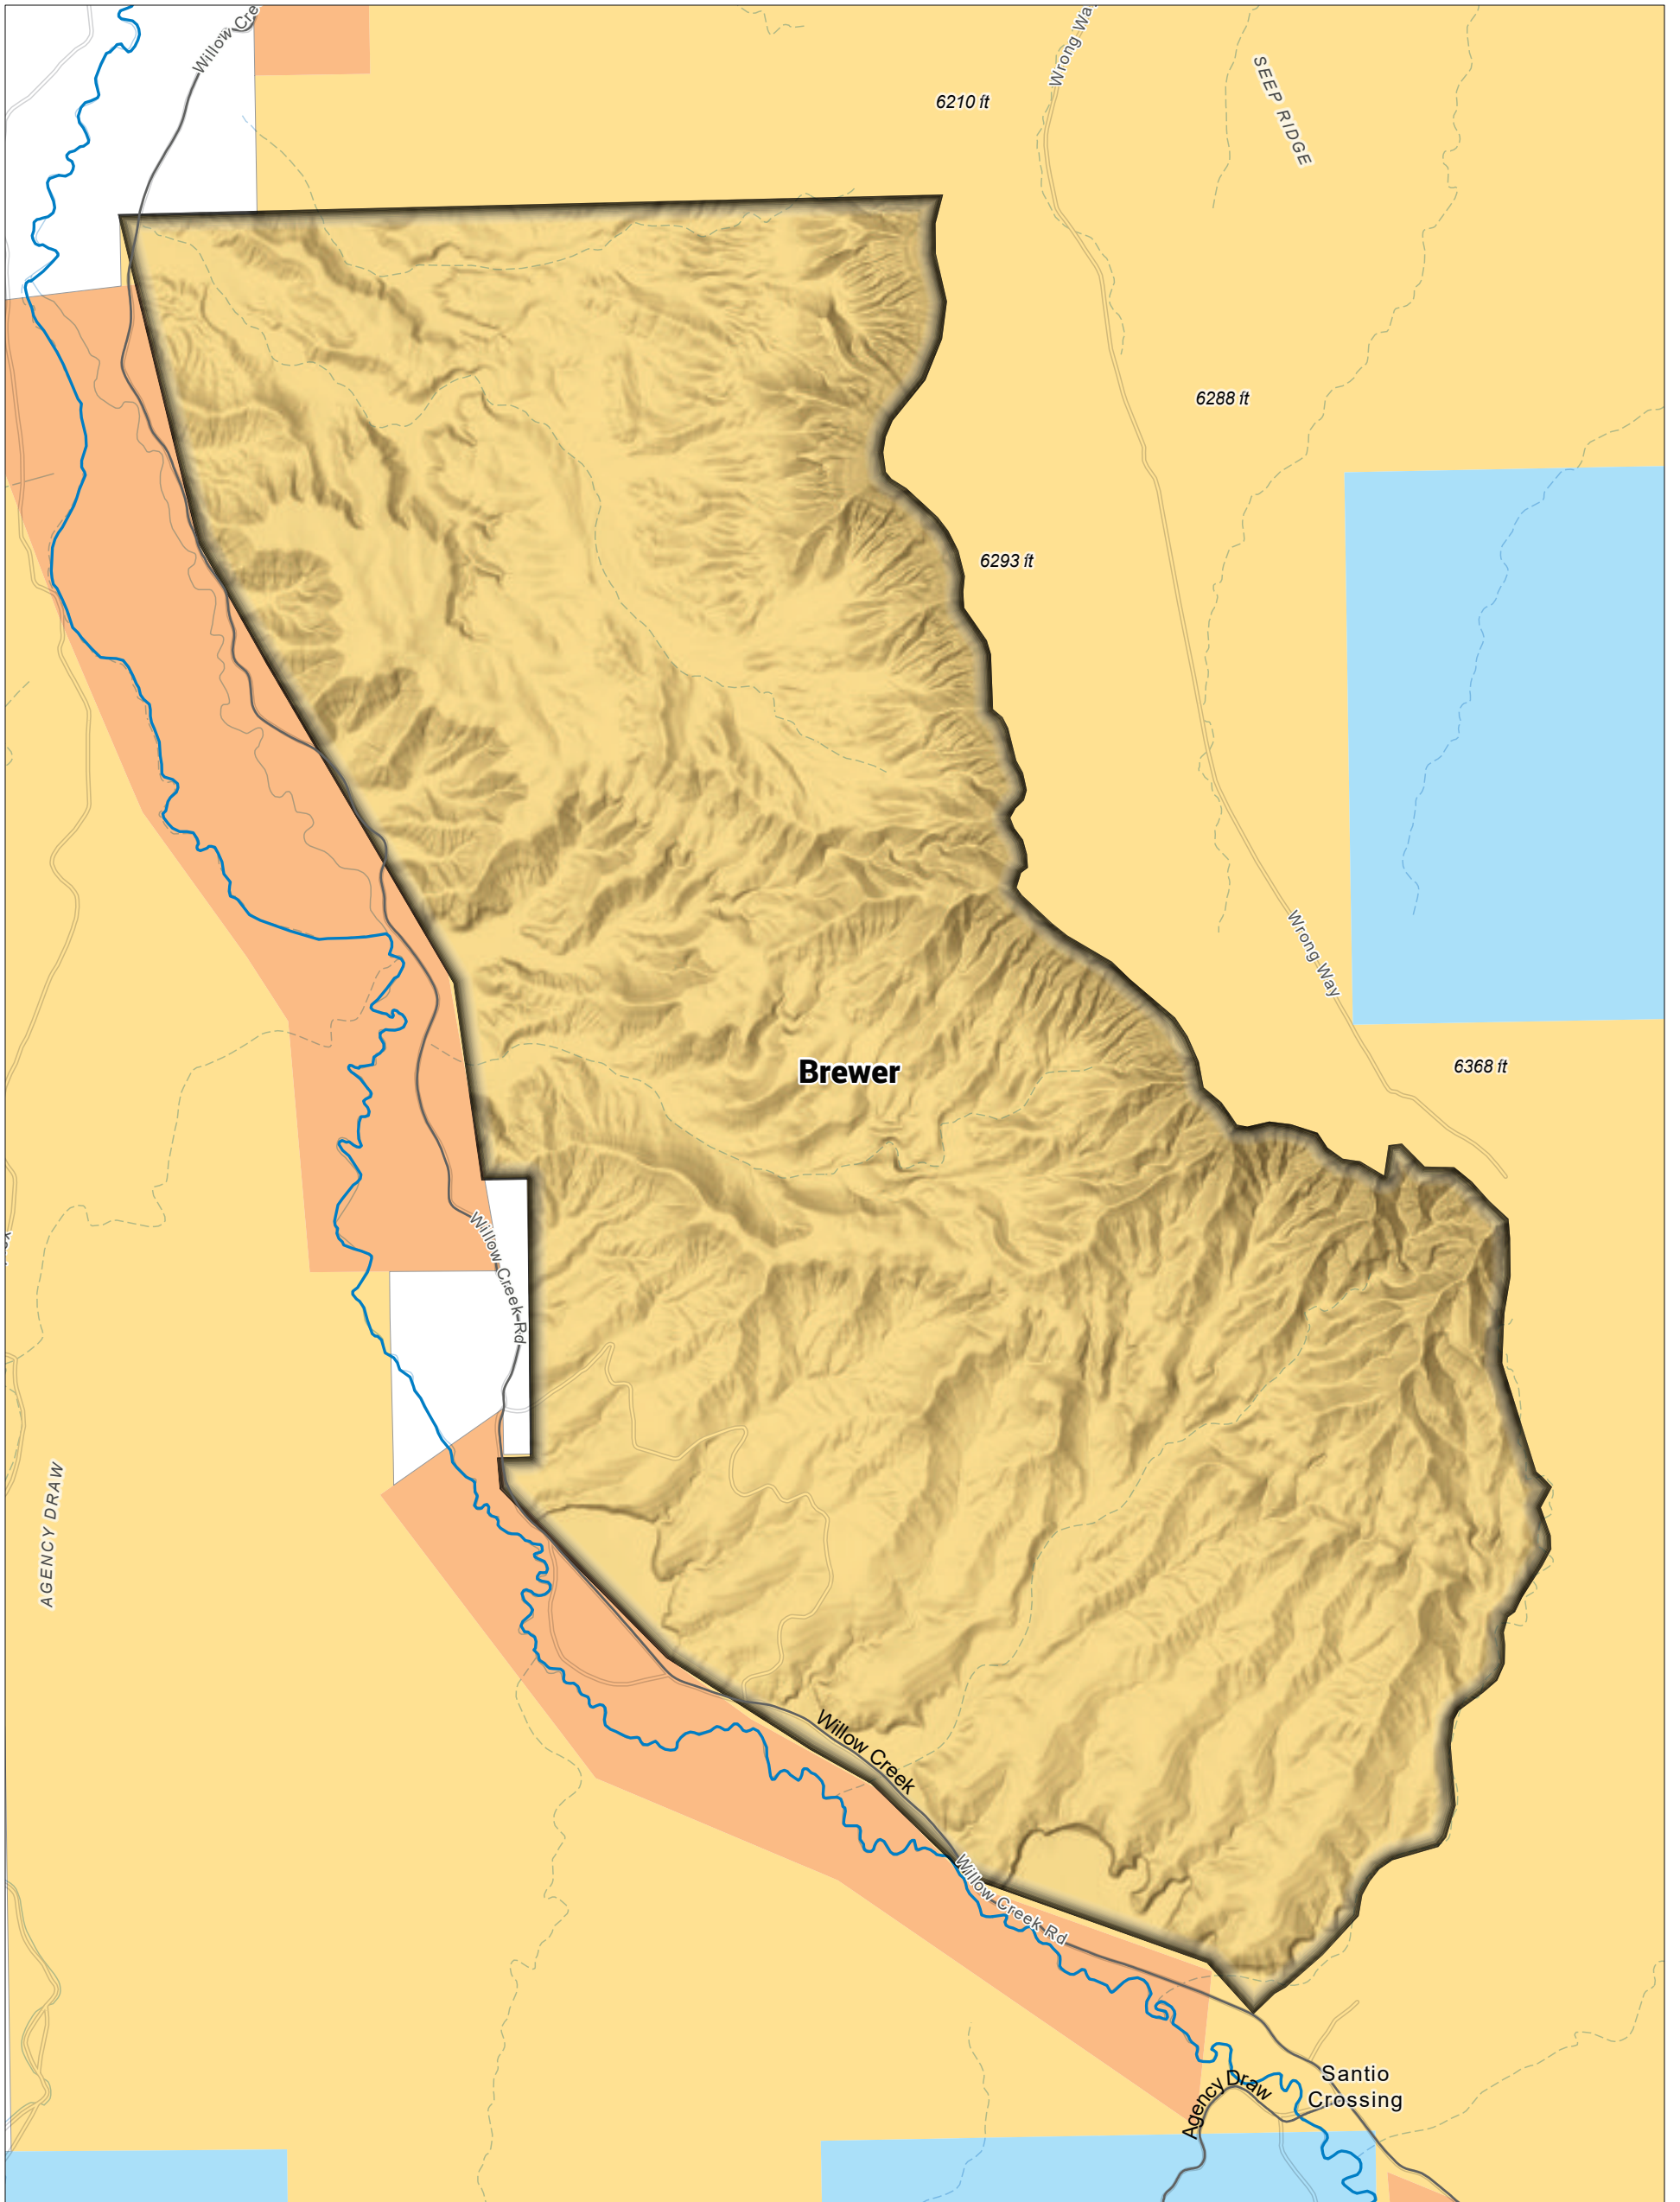

Map: 7 Brewer

Bureau of Land Management
Vernal Field Office
170 South 500 East
Vernal, UT 84078

3/26/2026

Relinquished Allotment
 Bureau of Land Management

American Indian Reservation
 Private

Map Projection: NAD 1983 UTM zone 12N

No warranty is made by the Bureau of Land Management as to the accuracy, reliability, or completeness of this map or the data displayed for individual use or aggregate use with other data.